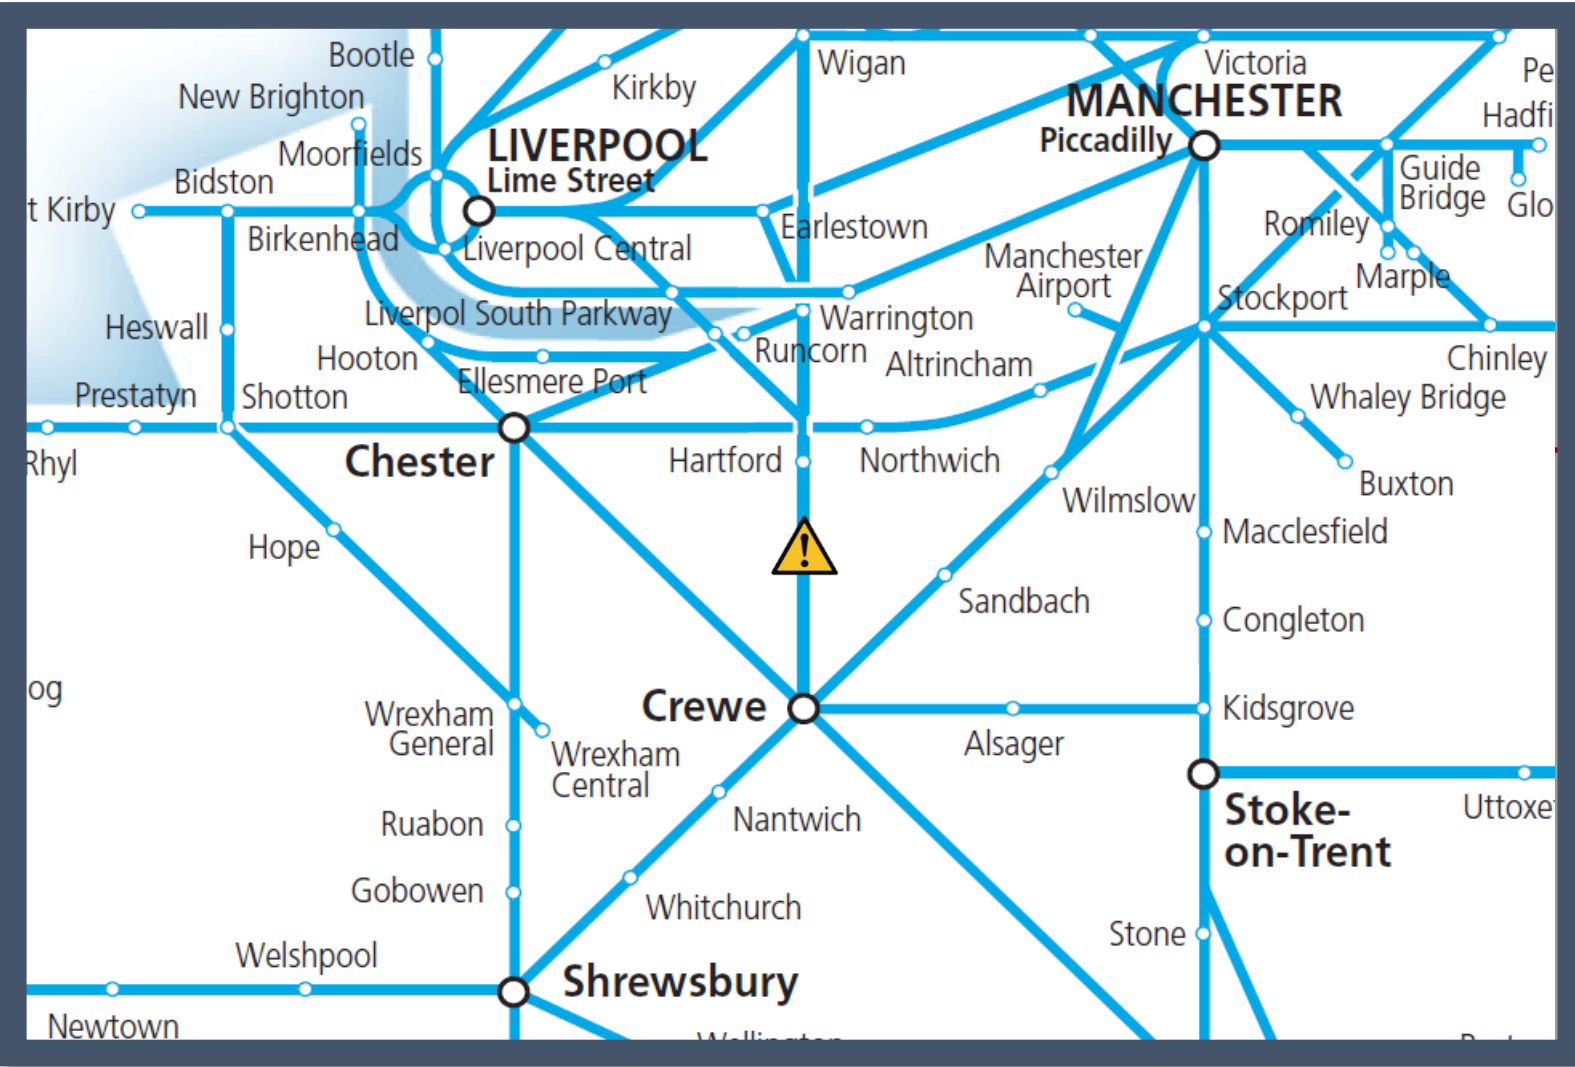

# A points failure between Crewe and Runcorn

TOCs affected: Avanti West Coast; London Northwestern Railway

Key:

	Disruption
--	------------