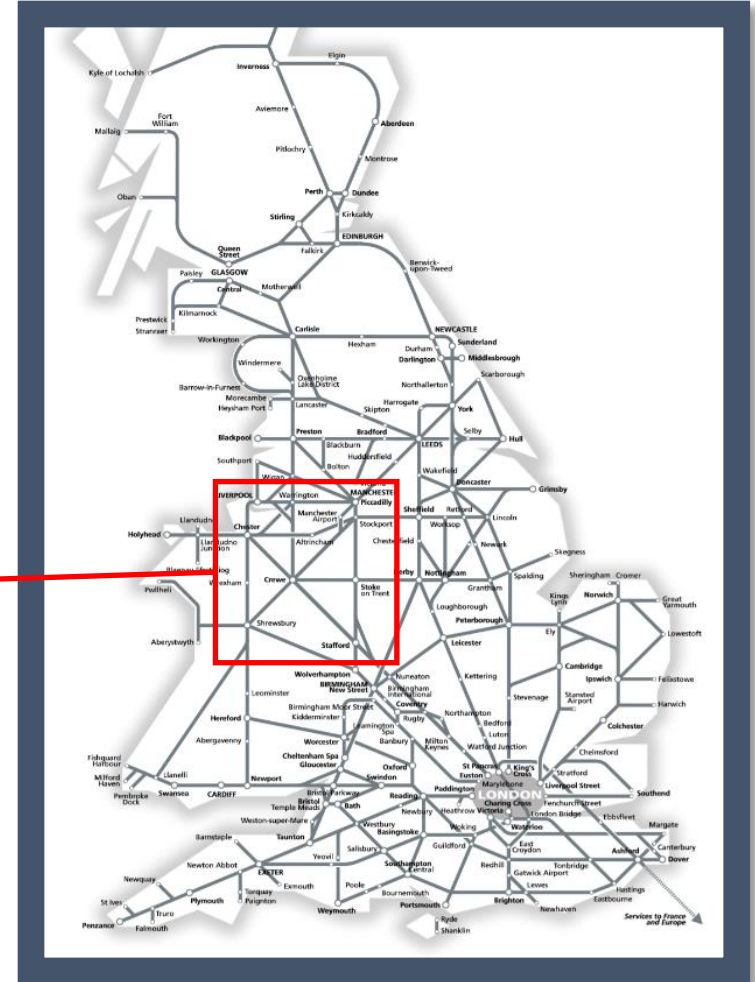

# A points failure between Crewe and Runcorn

TOCs affected: Avanti West Coast; London Northwestern Railway

Key:

	Disruption
--	------------