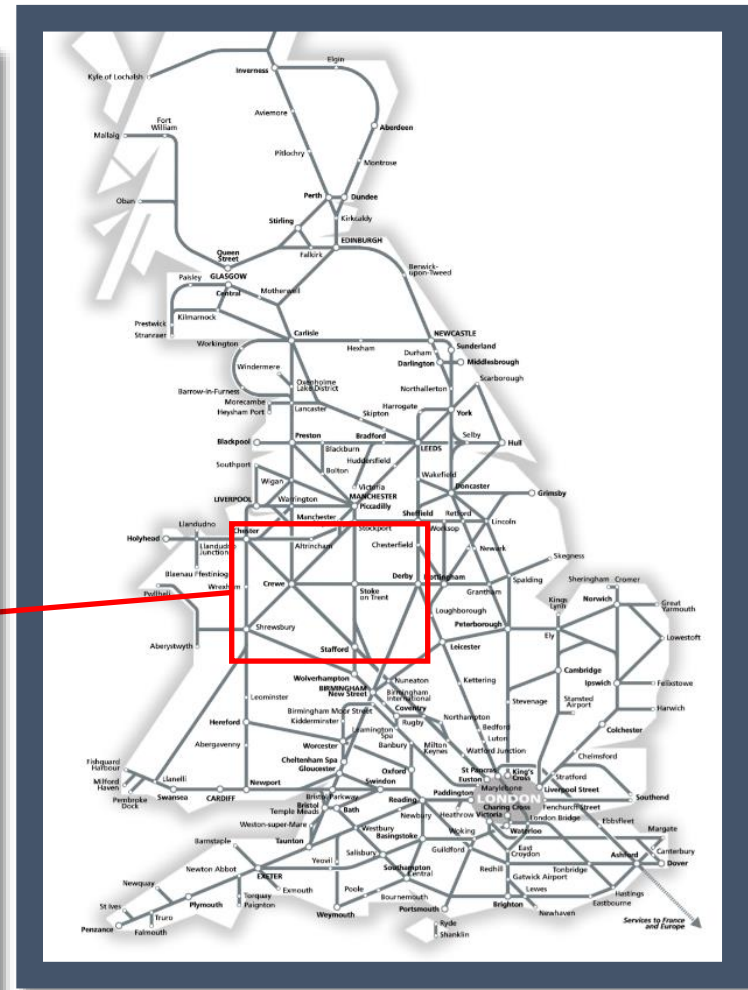

A safety inspection of the track between Crewe and Stafford

TOCs affected: Avanti West Coast, London Northwestern Railway

Key:

	Disruption
---	------------