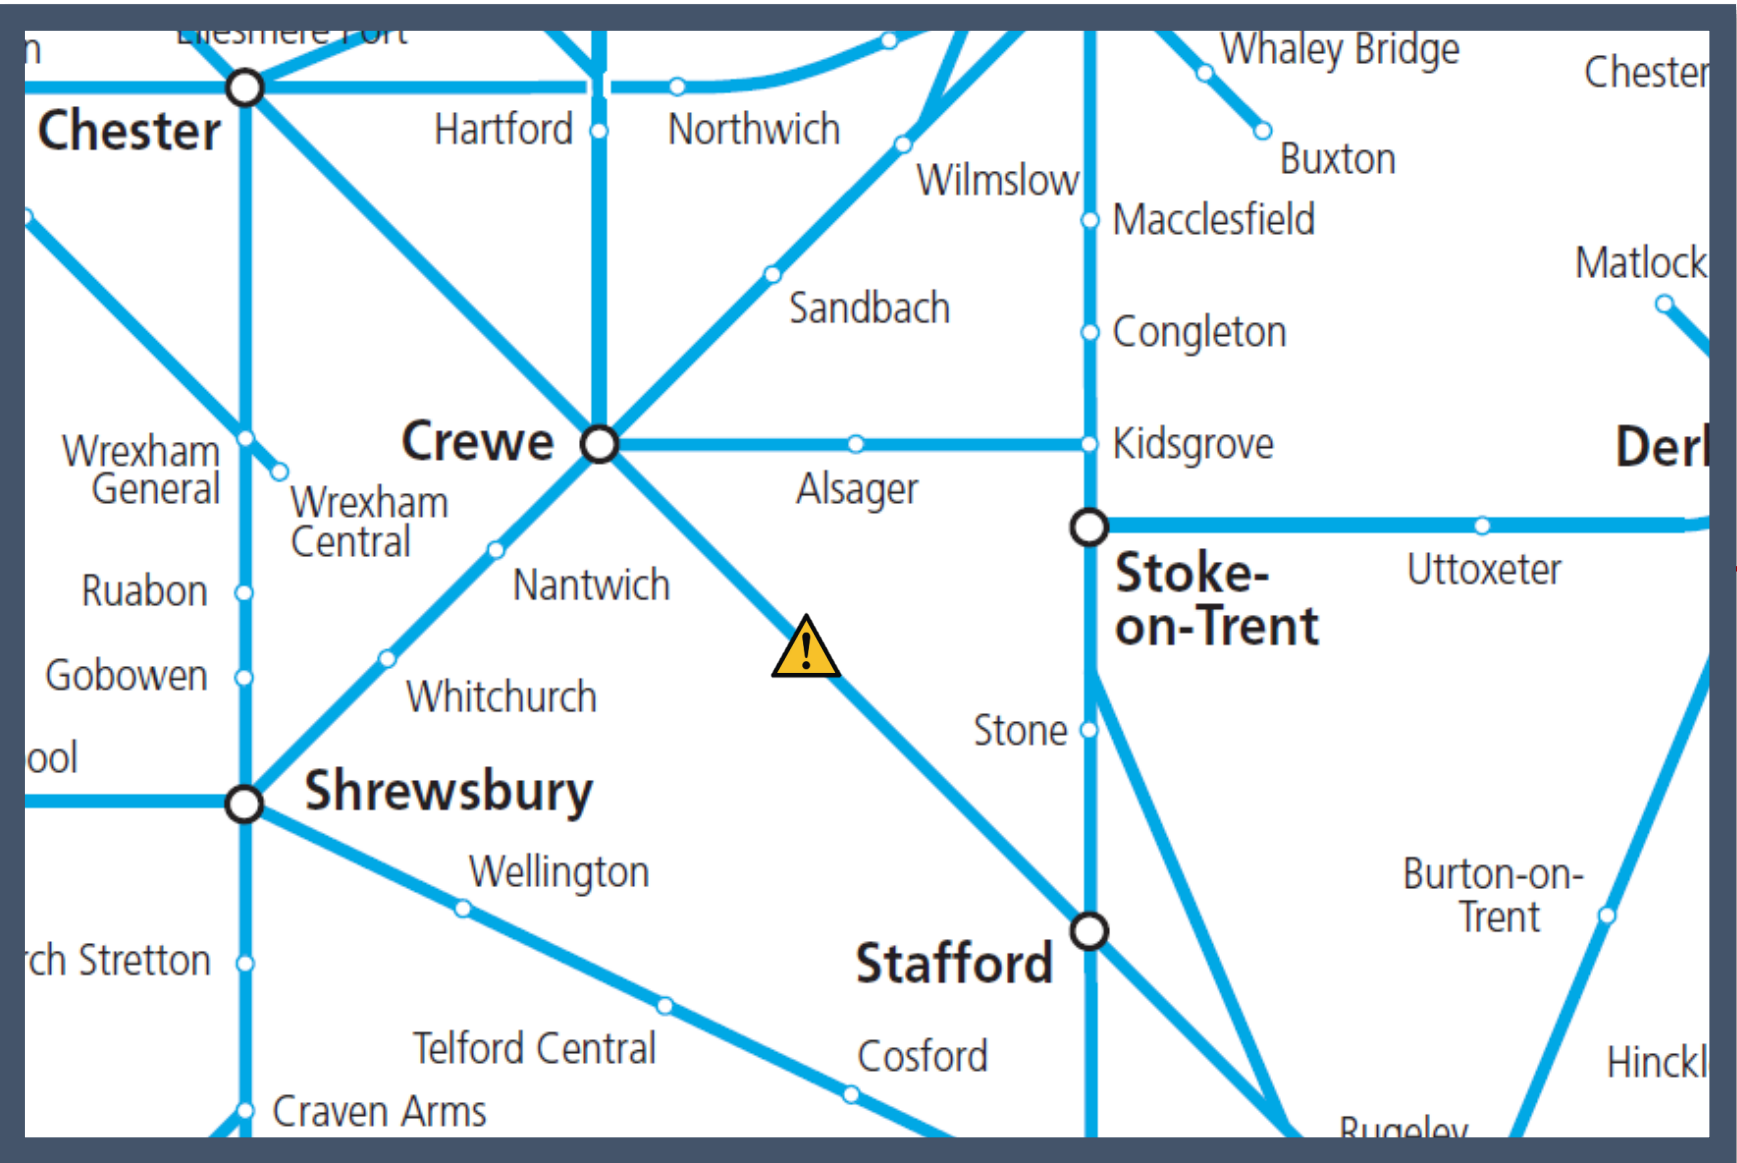

A safety inspection of the track between Crewe and Stafford

TOCs affected: Avanti West Coast, London Northwestern Railway

Key:

	Disruption
---	------------