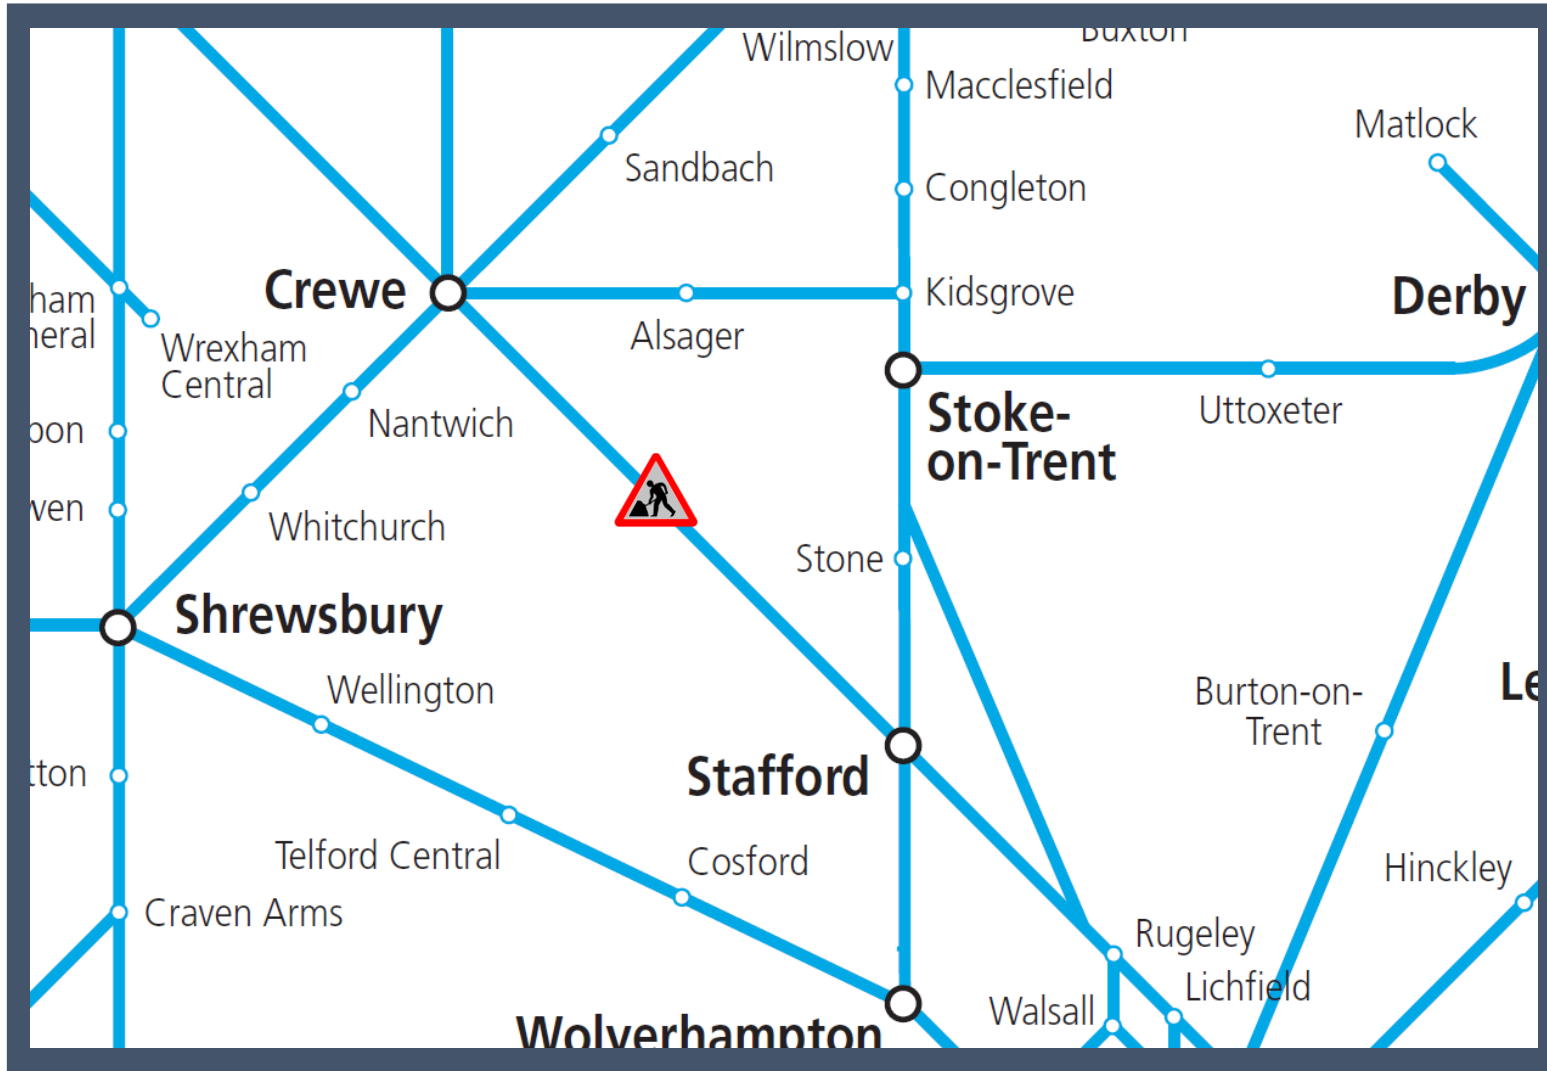

Amended services between Stafford and Crewe

TOC affected: Avanti West Coast

Key:

Engineering Works