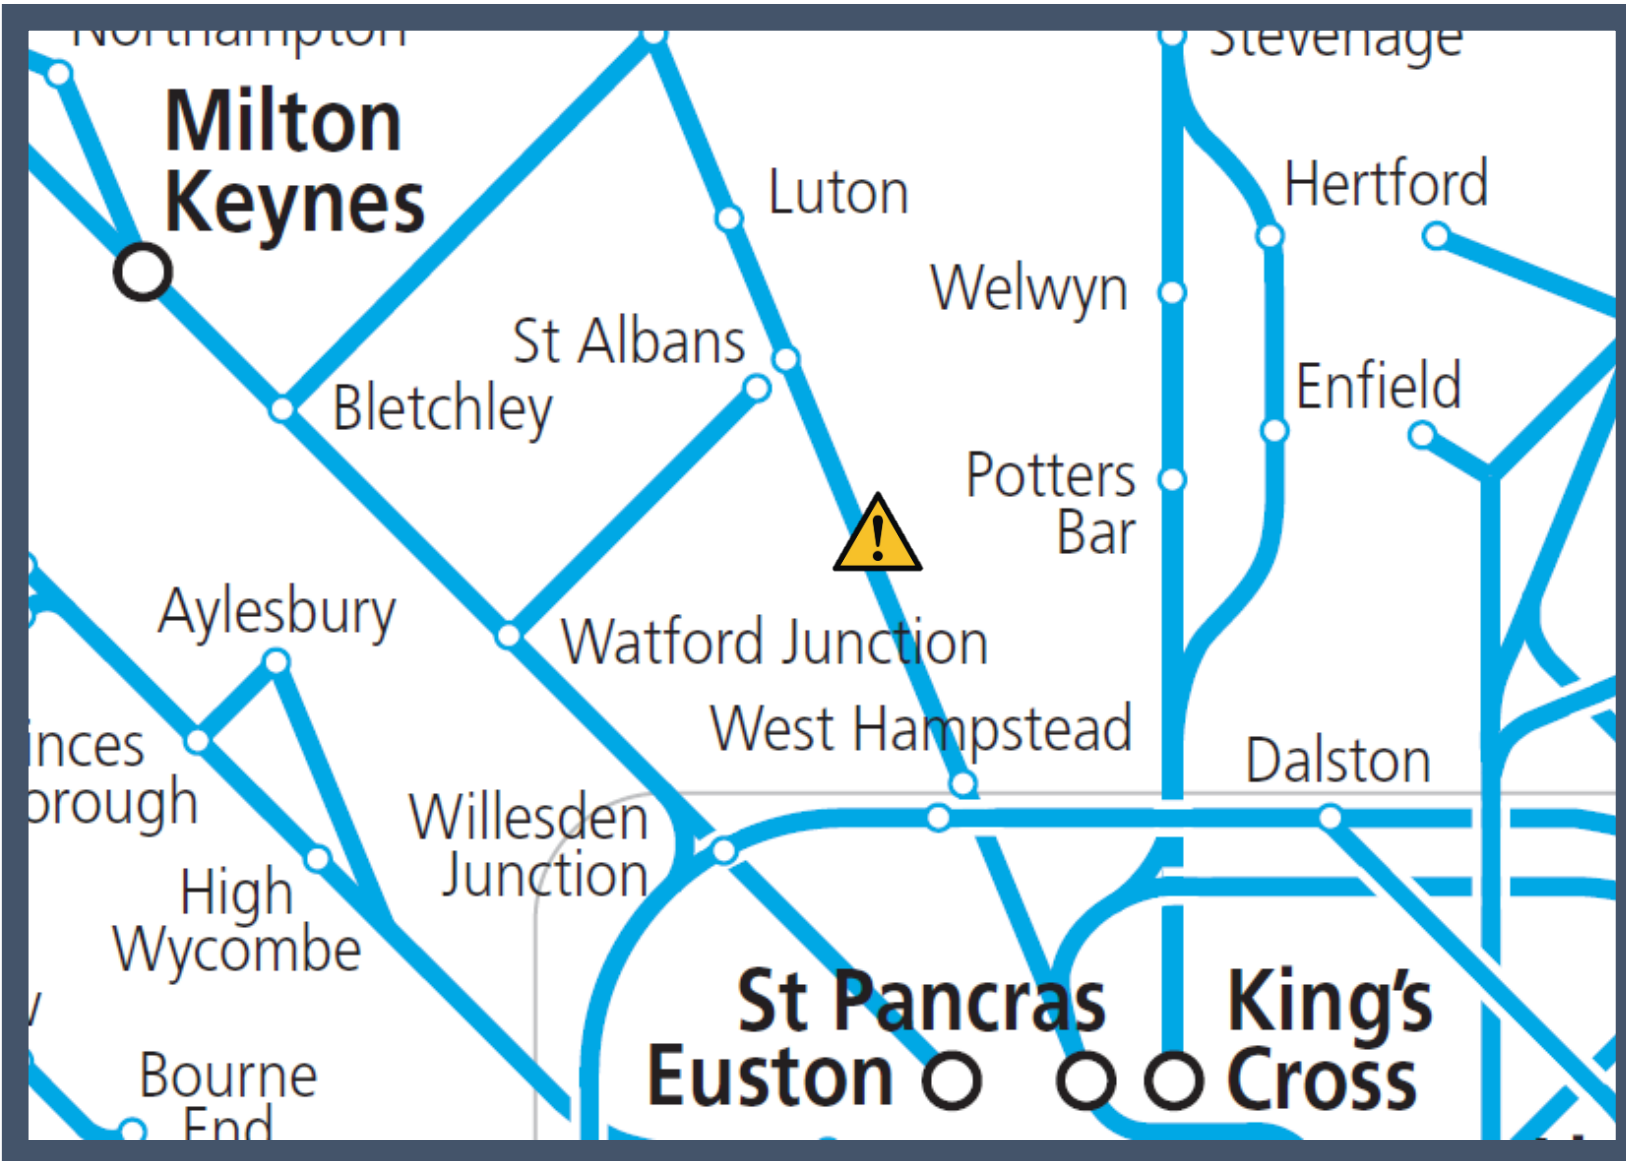

Flooding between London St Pancras and Luton
TOC affected: East Midlands Railway

Key:

| | |
|---|------------|
|  | Disruption |
|---|------------|