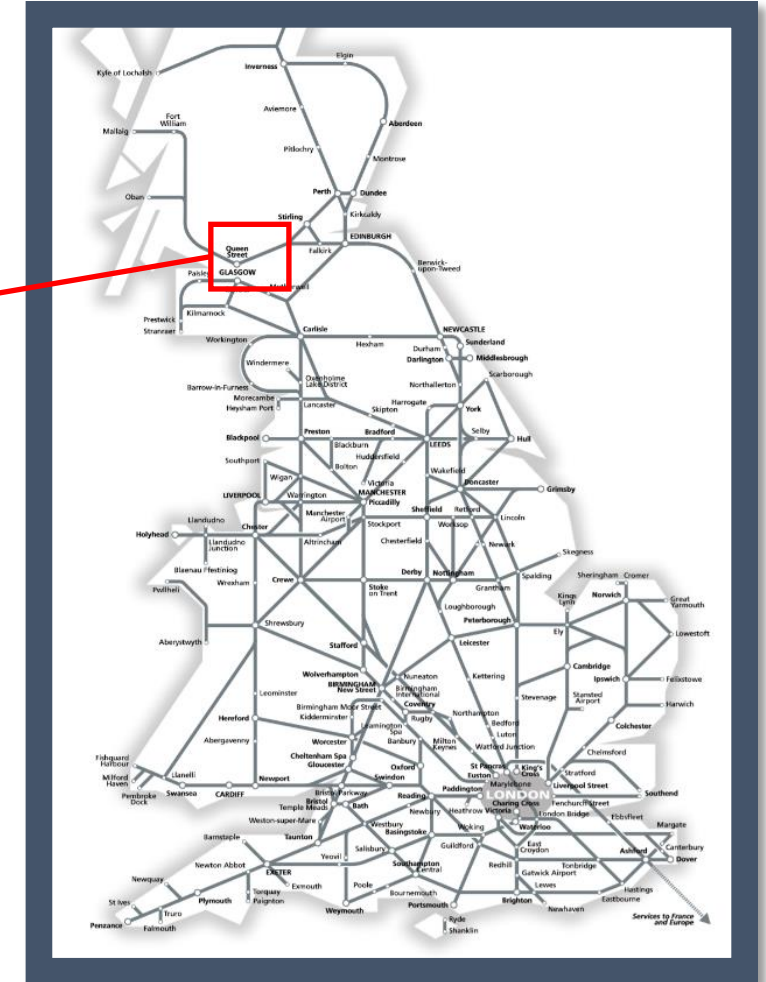

# A speed restriction over defective track between Croy and Lenzie TOC affected: ScotRail

Key:

	Disruption
---	------------