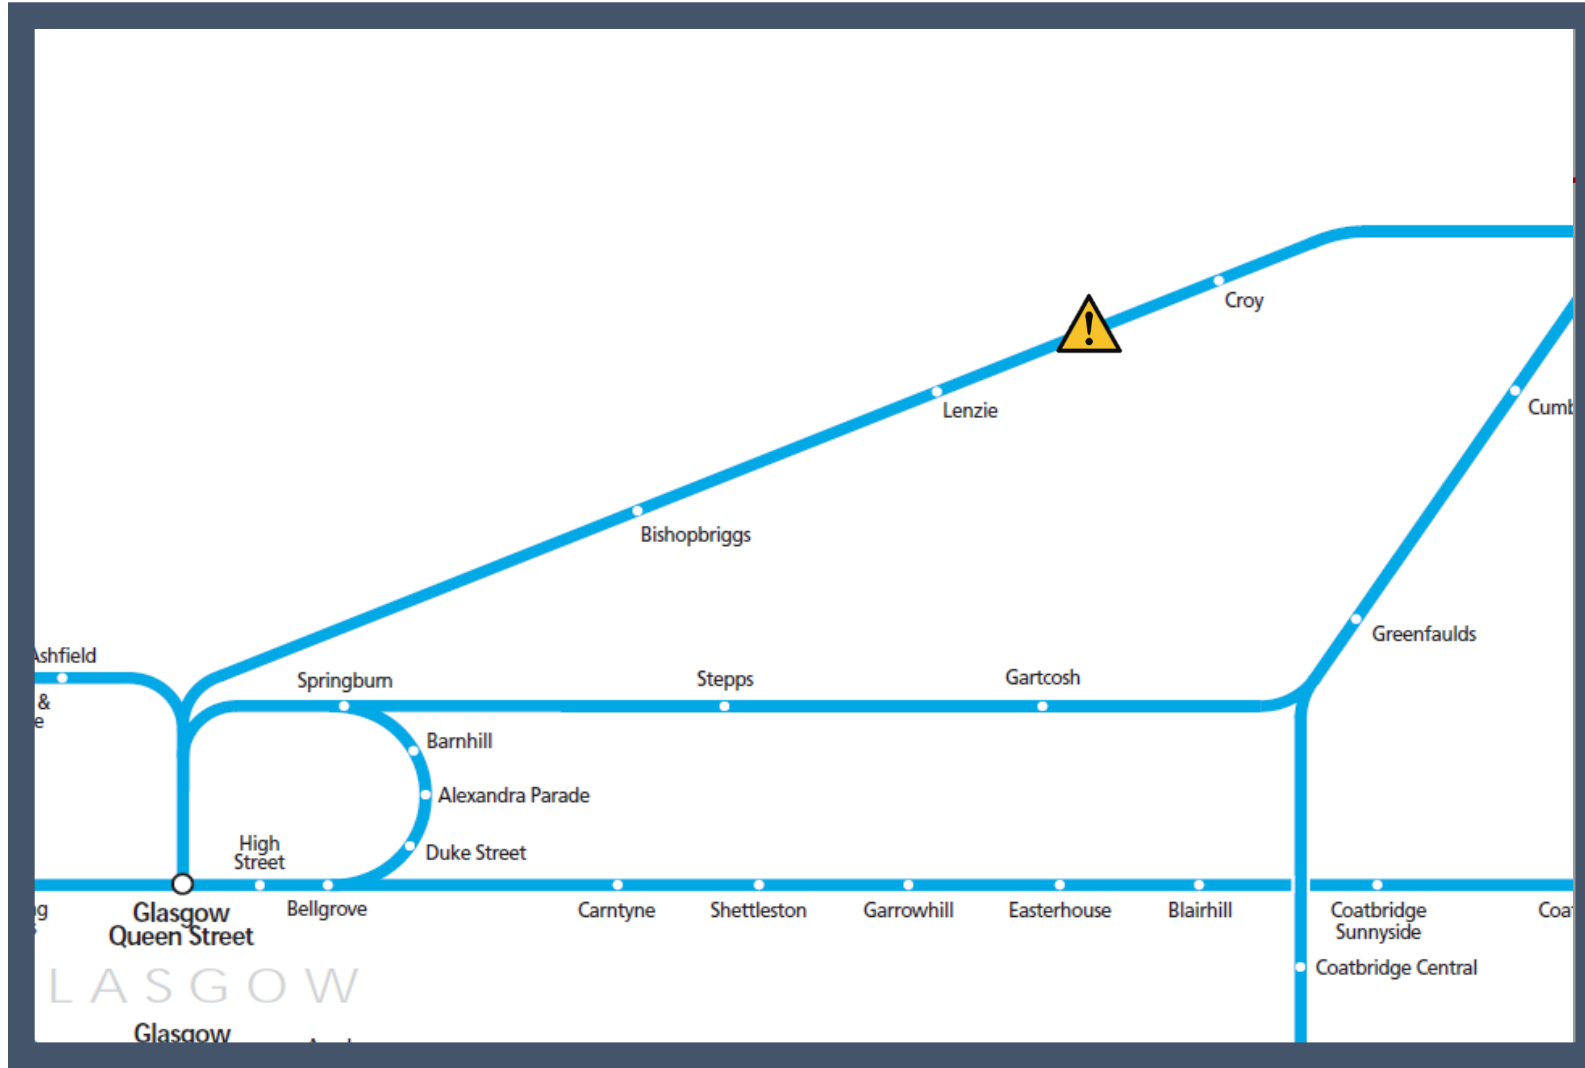

# A speed restriction over defective track between Croy and Lenzie TOC affected: ScotRail

Key:

	Disruption
---	------------