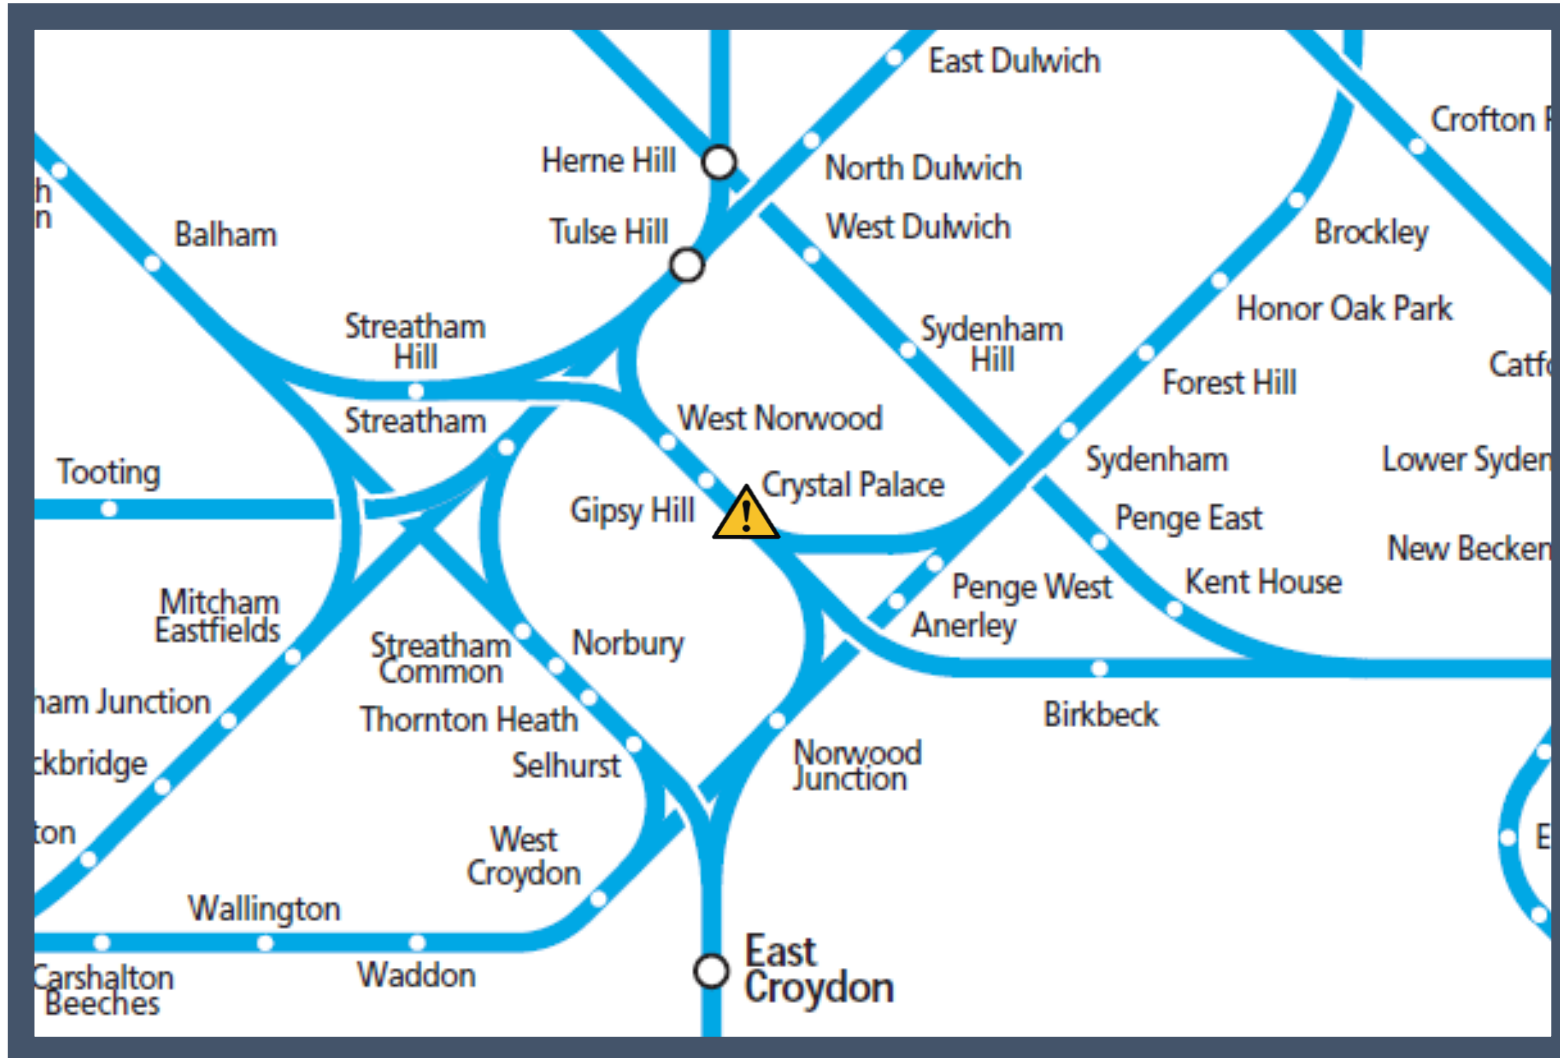

A fault with the signalling system at Crystal Palace

TOC affected: Southern

Key:

Disruption