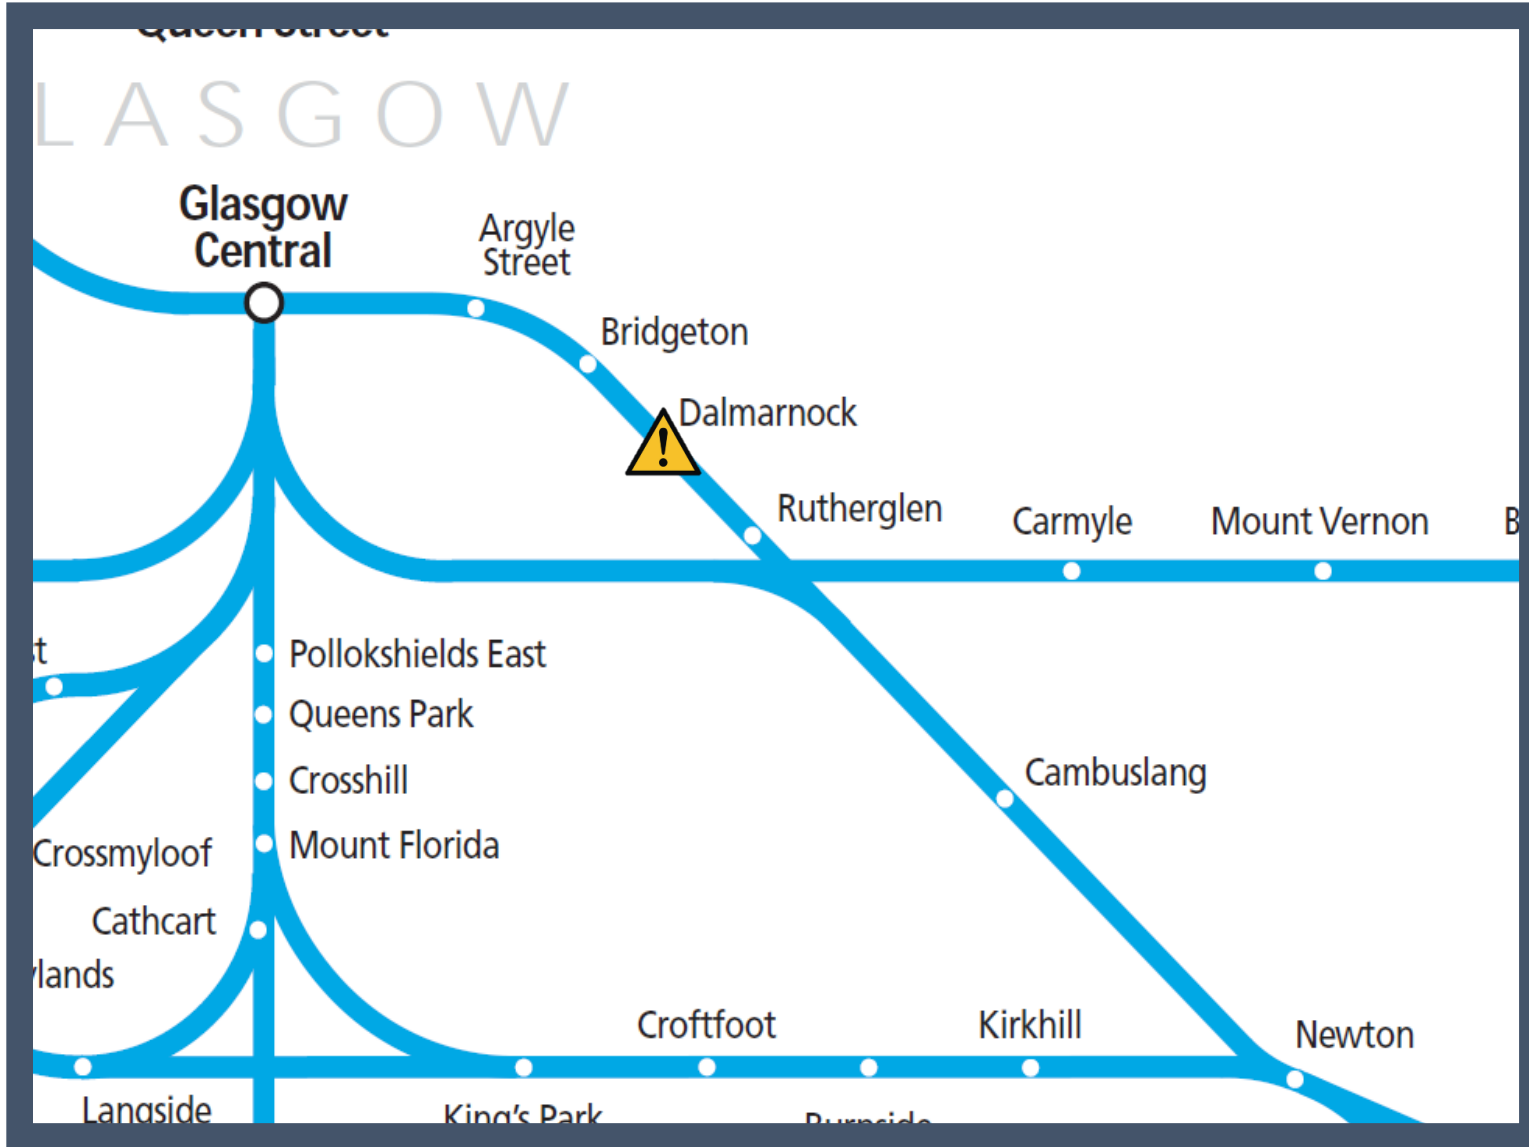

Flooding in the Dalmarnock area
TOC affected: ScotRail

Key:

Disruption