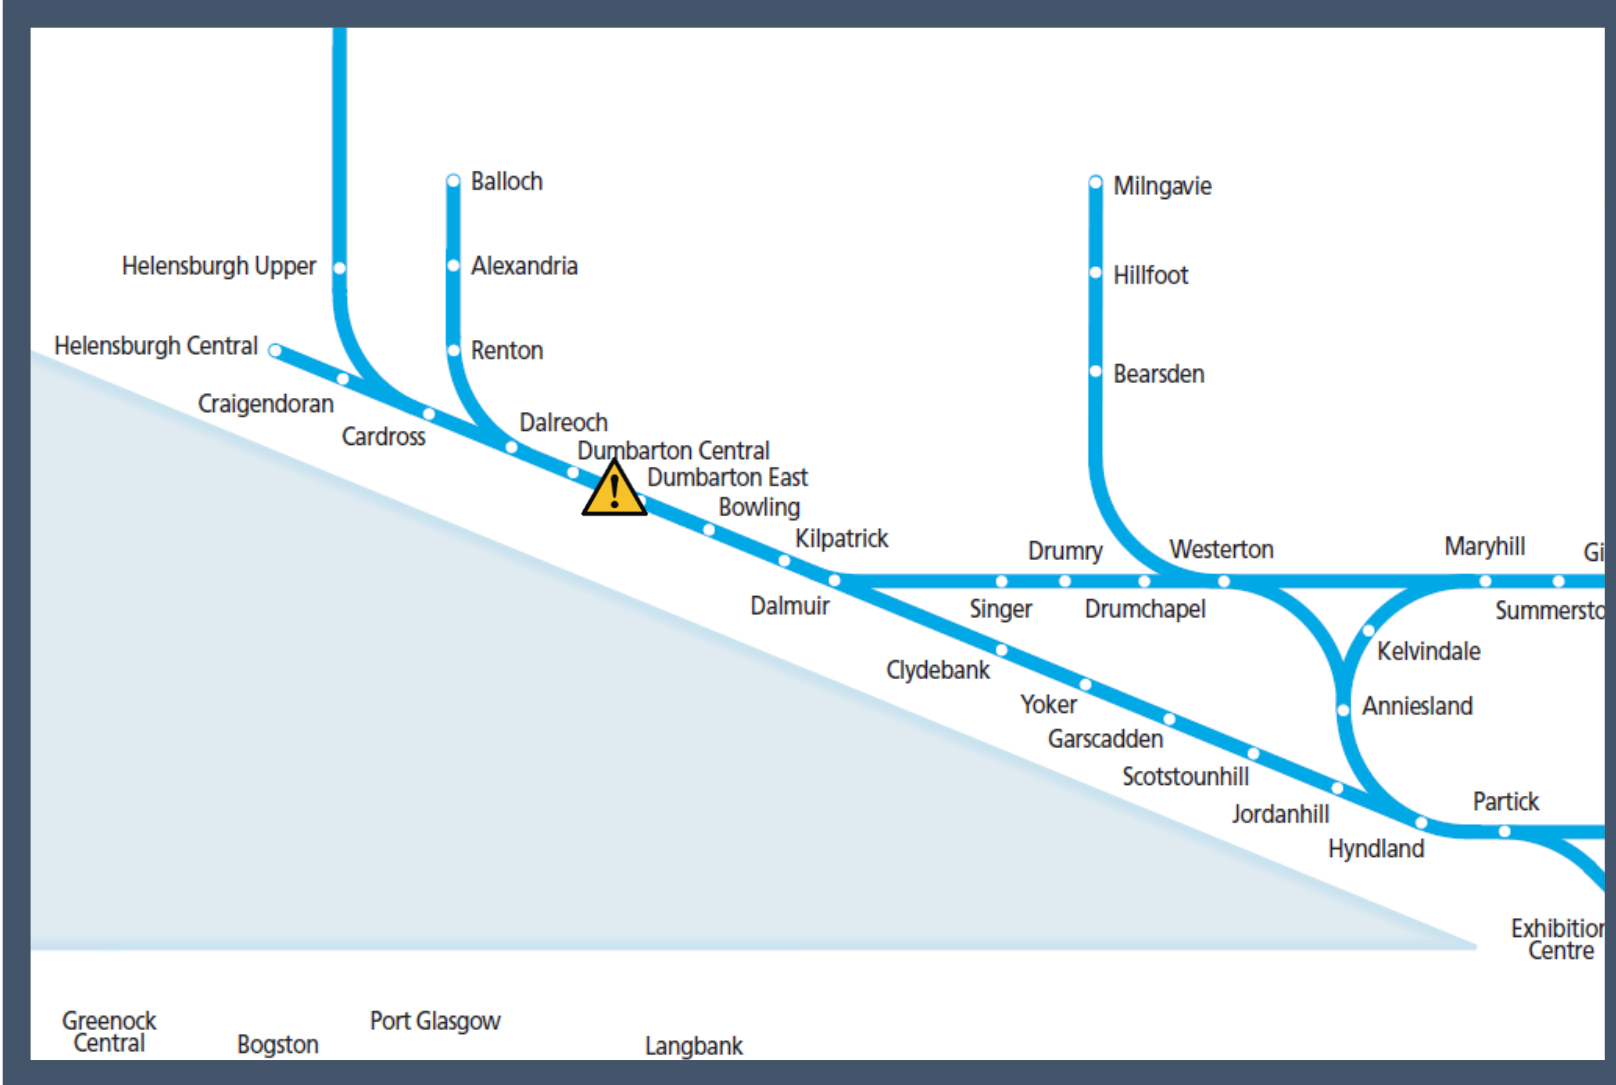

# A person being hit by a train between Dalmuir and Helensburgh Central / Upper TOC affected: ScotRail

**Key:**

|  |            |
|--|------------|
|  | Disruption |
|--|------------|