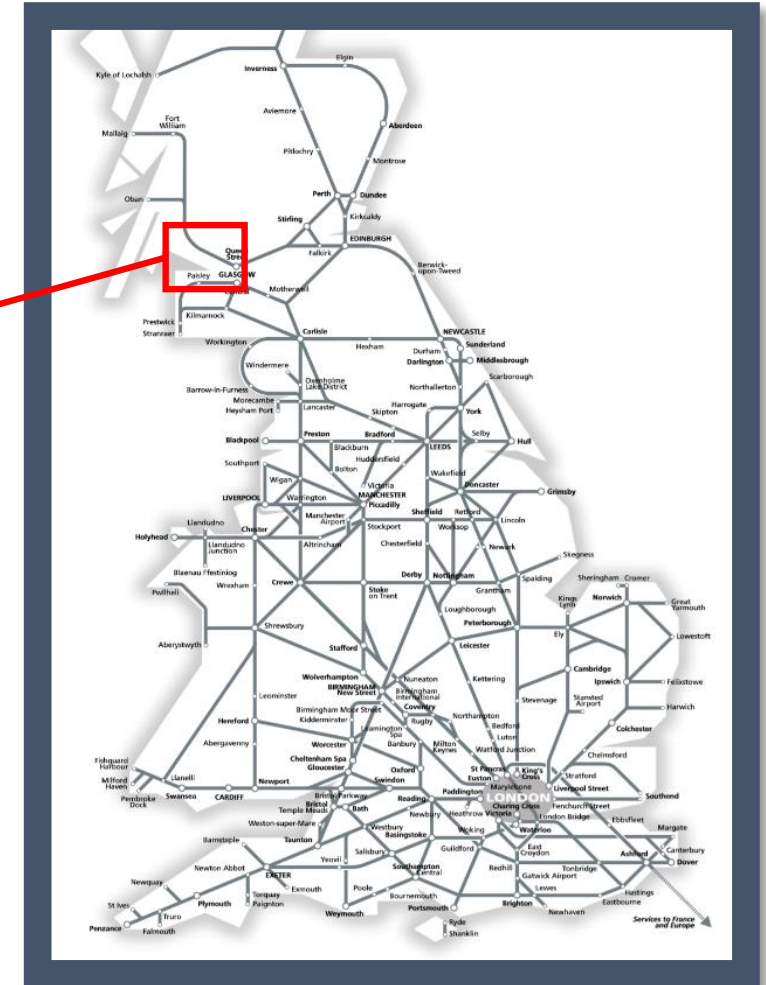

# A person being hit by a train between Dalmuir and Helensburgh Central / Upper TOC affected: ScotRail

**Key:**

|  |            |
|--|------------|
|  | Disruption |
|--|------------|