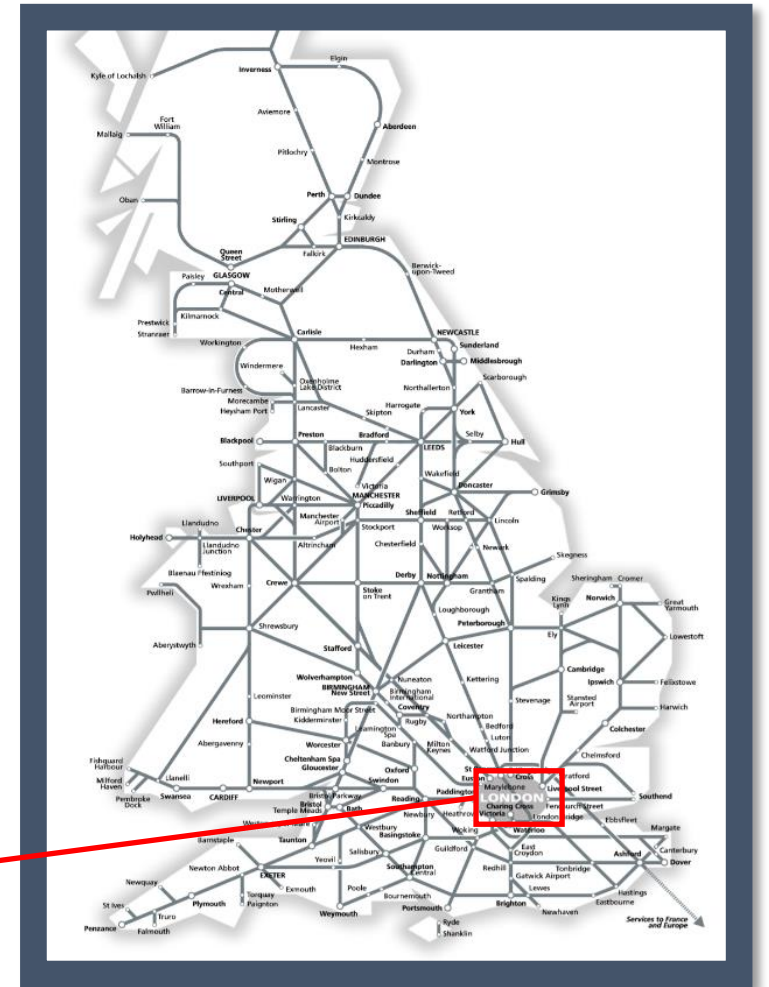

A fault with the signalling system and congestion between Highbury & Islington and New Cross / New Cross Gate
TOC affected: London Overground

Key:

	Disruption
---	------------