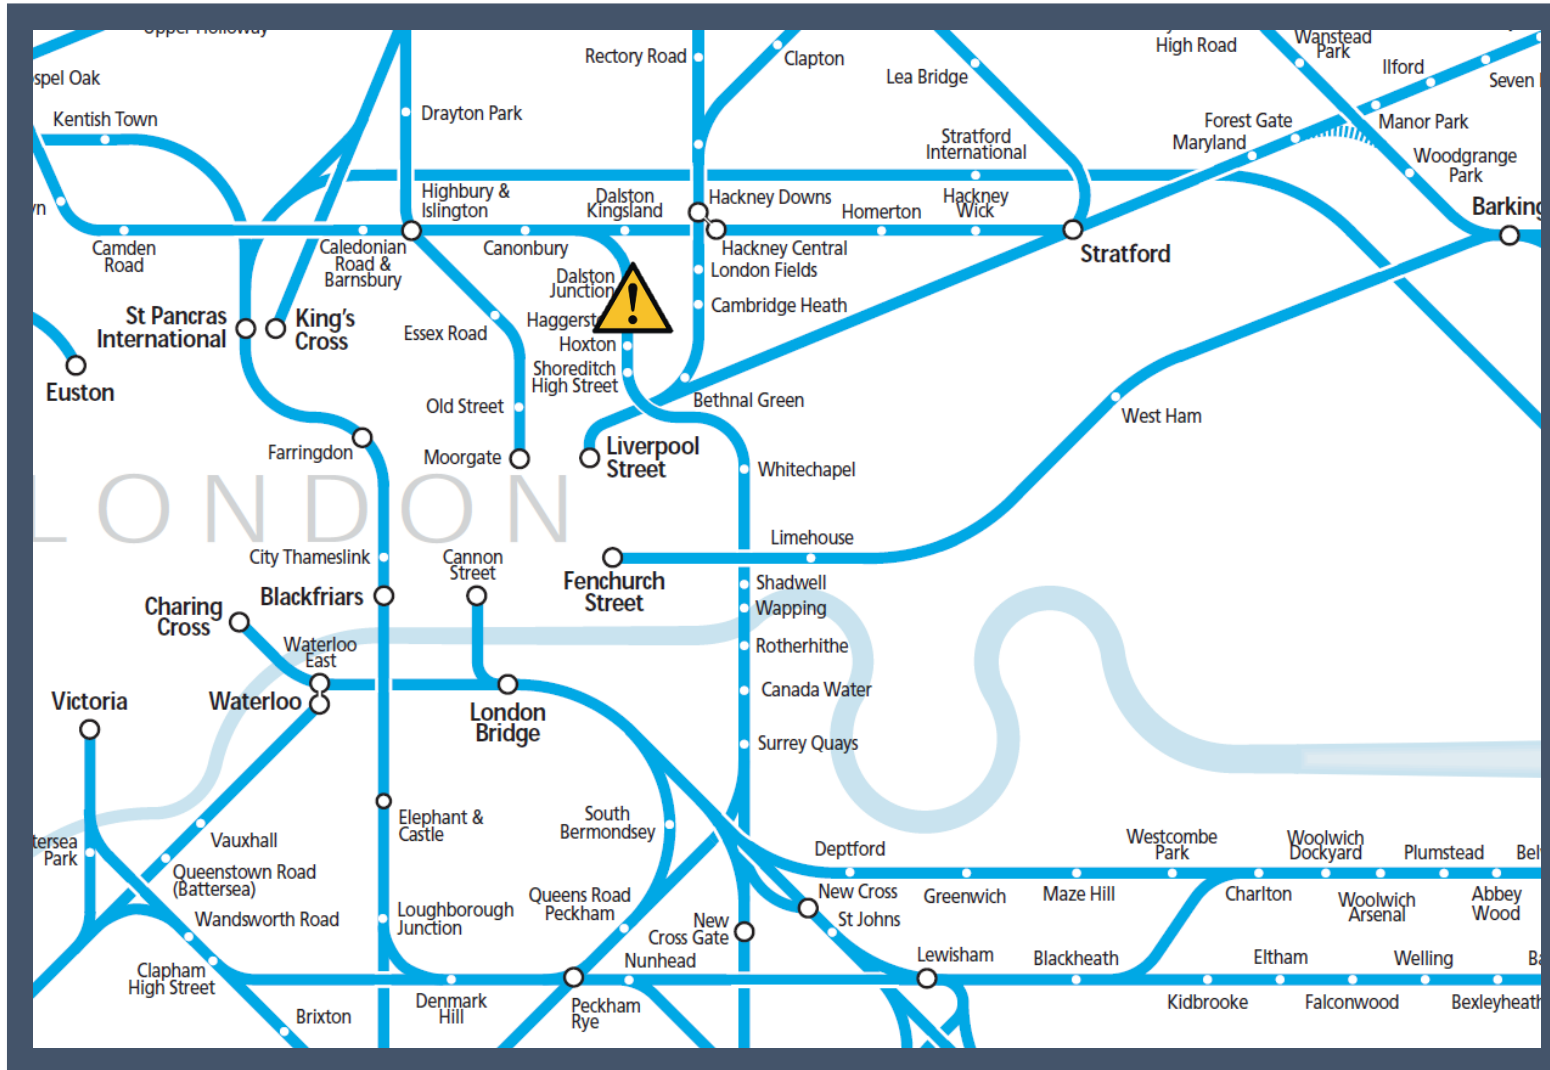

A fault with the signalling system and congestion between Highbury & Islington and New Cross / New Cross Gate
TOC affected: London Overground

Key:

	Disruption
---	------------