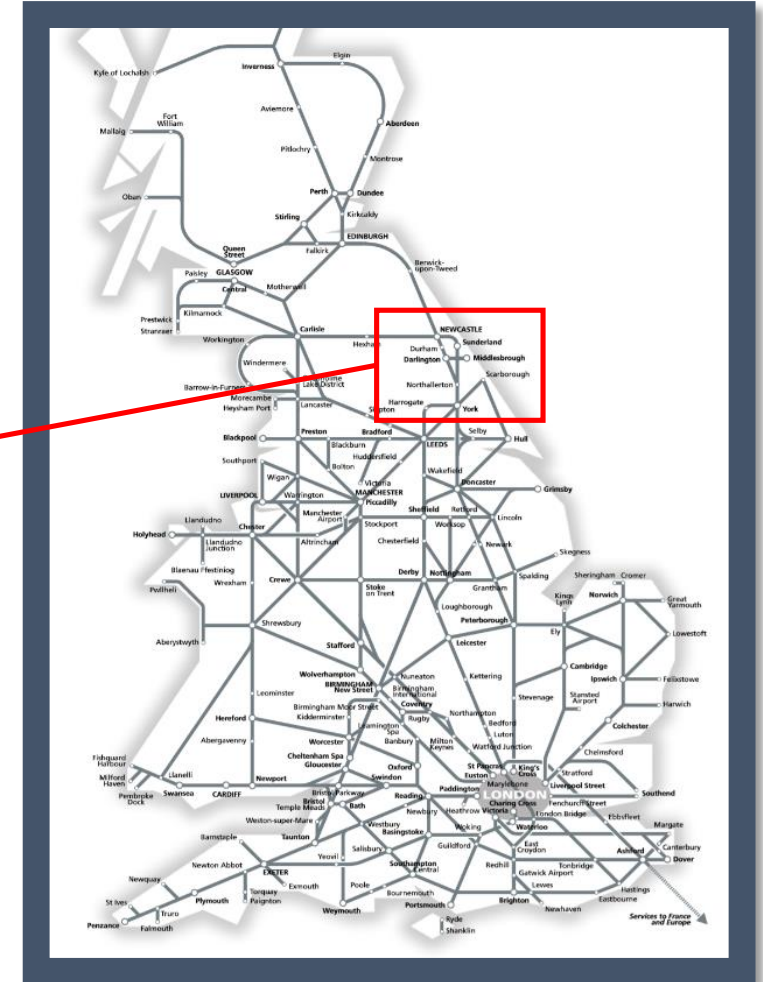

# A points failure in the Darlington area

TOCs affected: CrossCountry, LNER, TransPennine Express

Key:

	Disruption
---	------------