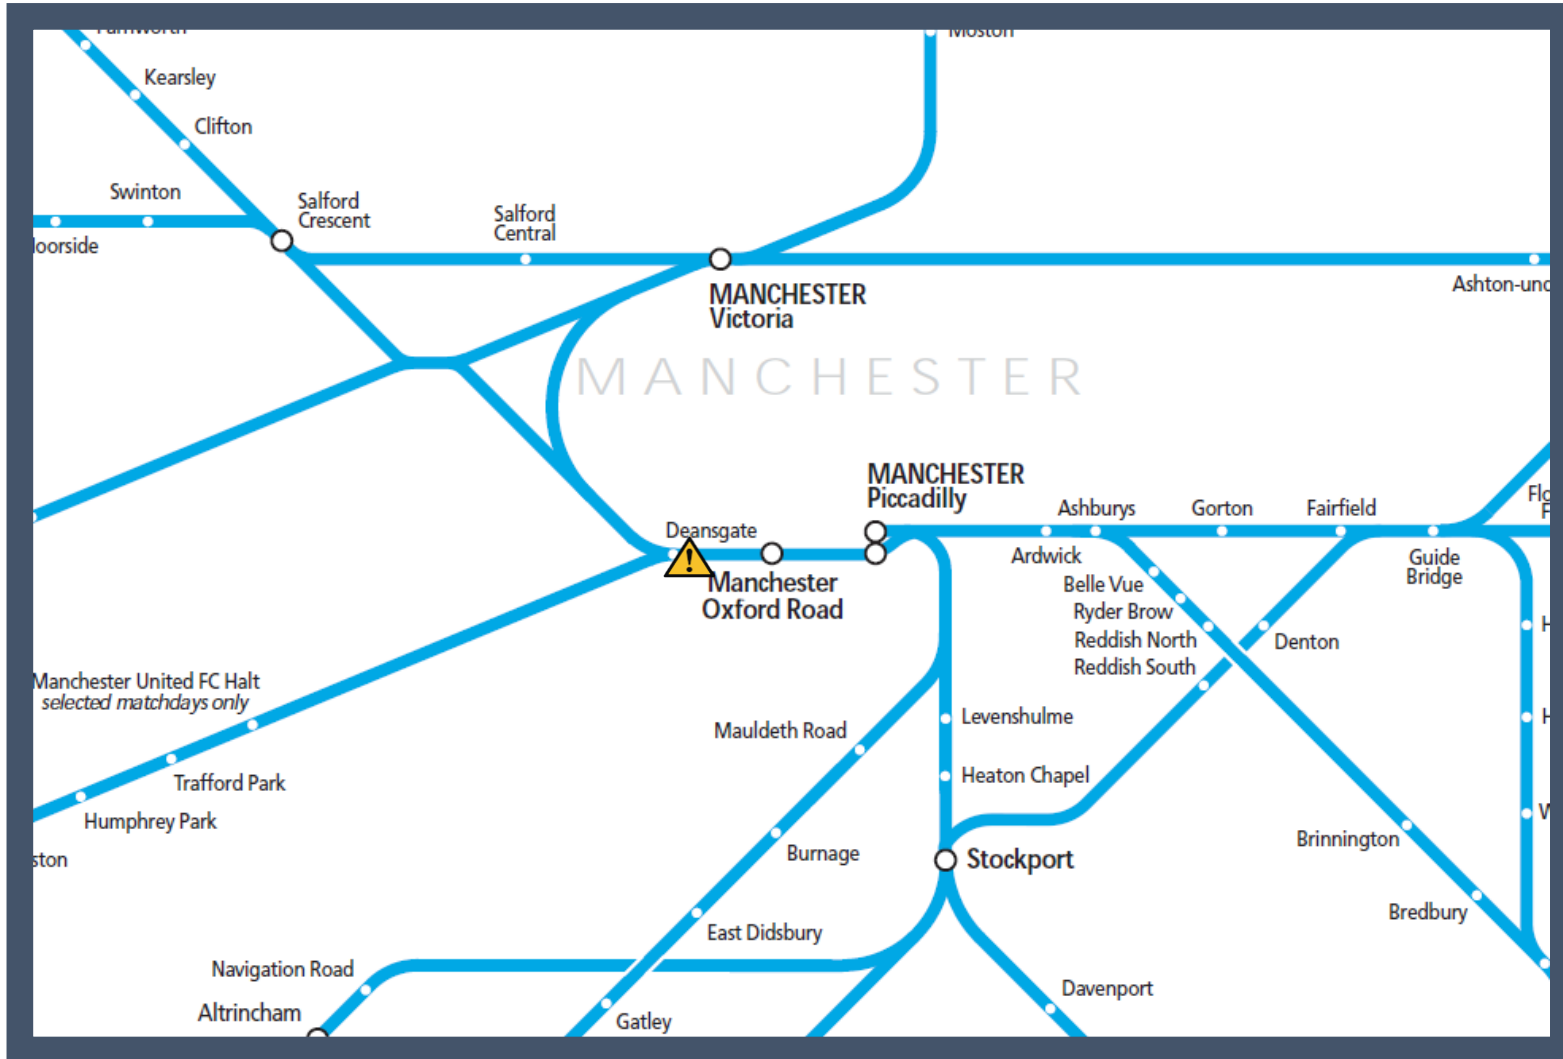

A broken down train near Deansgate

TOCs affected: Northern, TransPennine Express

Key:

Disruption