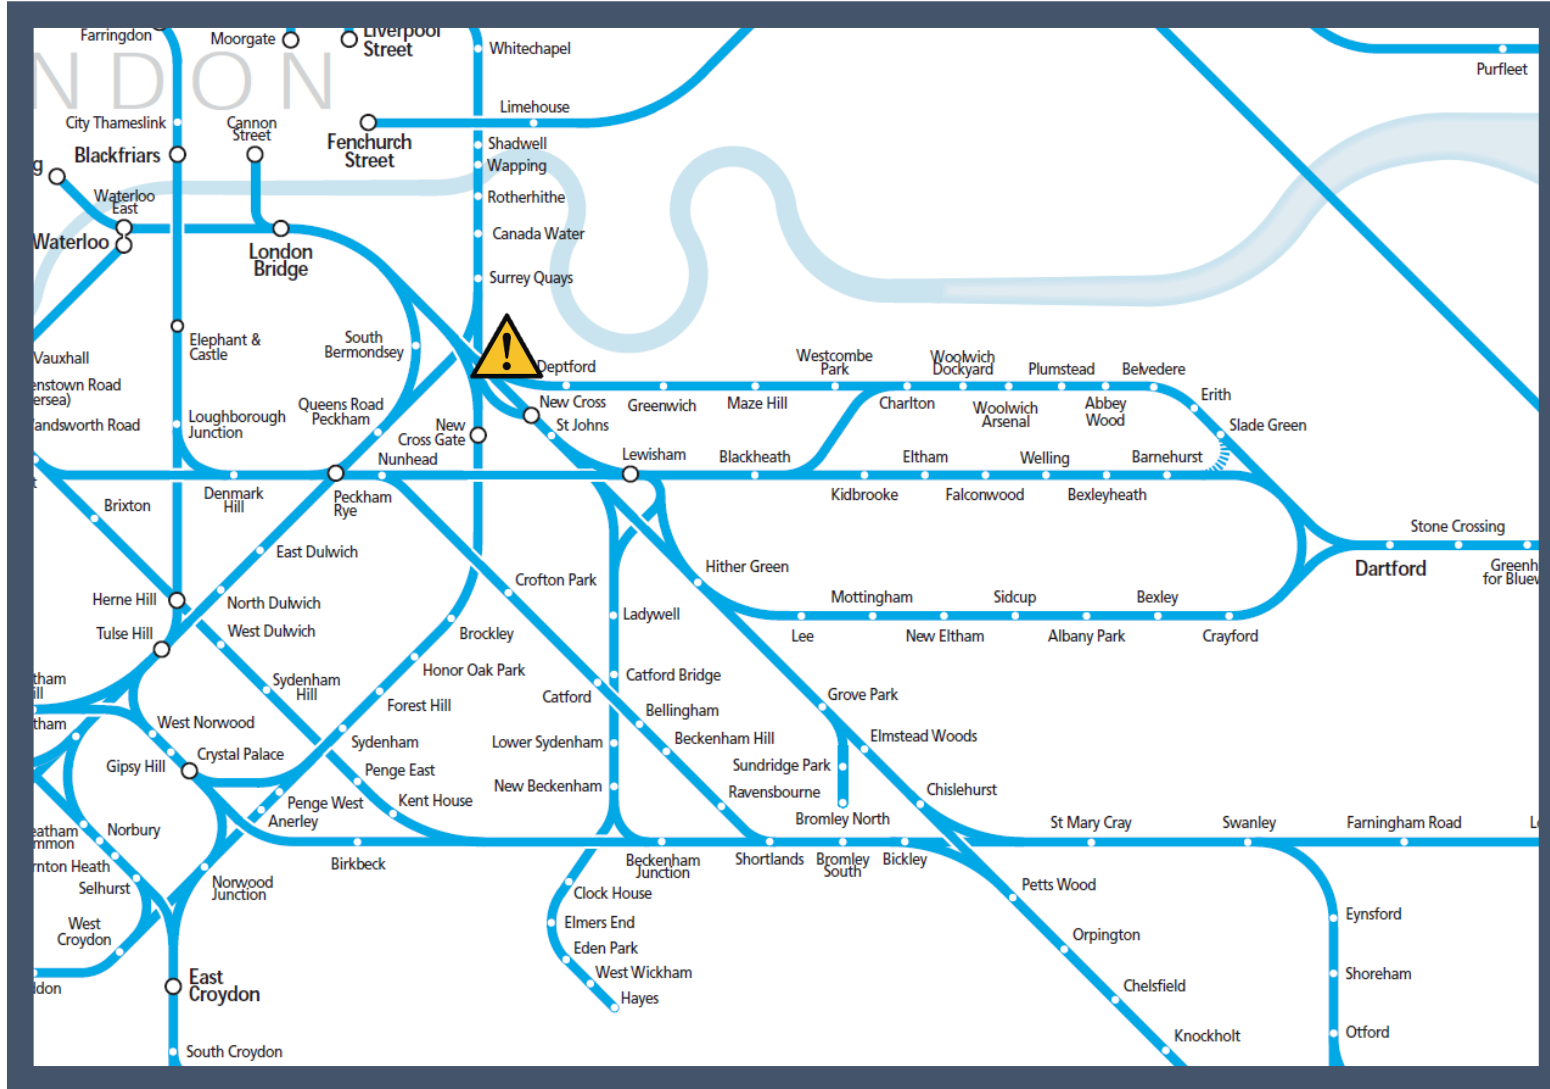

# A fault with the signalling system between London Bridge and Deptford TOC affected: Southeastern

Key:

Disruption