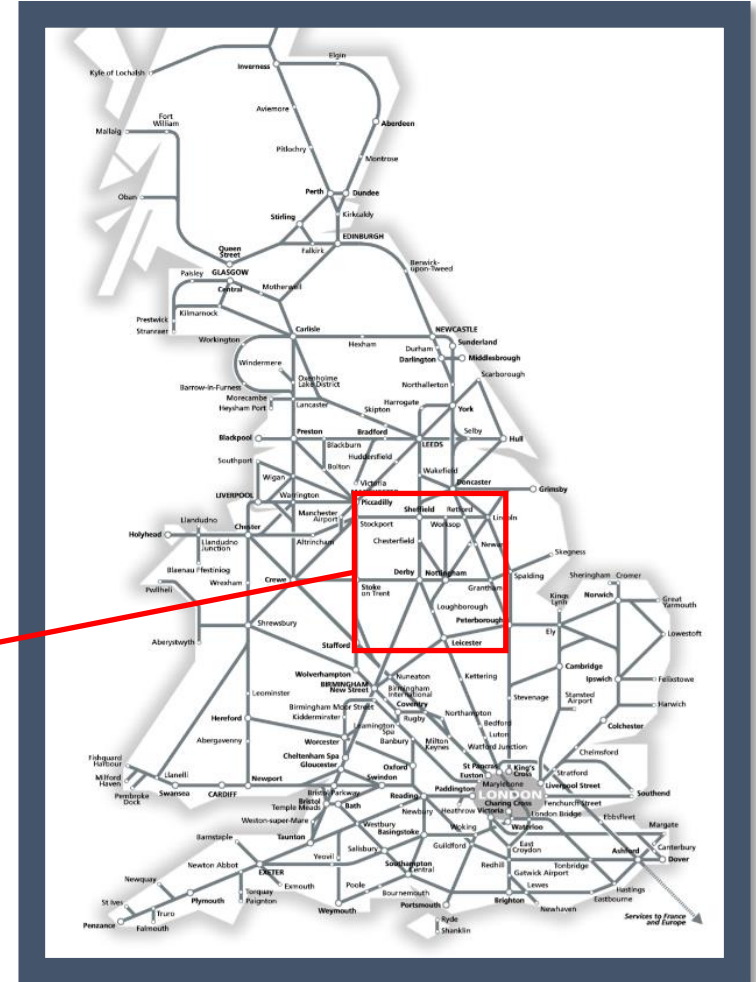

# A fault with the signalling system between Grantham and Nottingham TOC affected: East Midlands Railway

Key:

Disruption