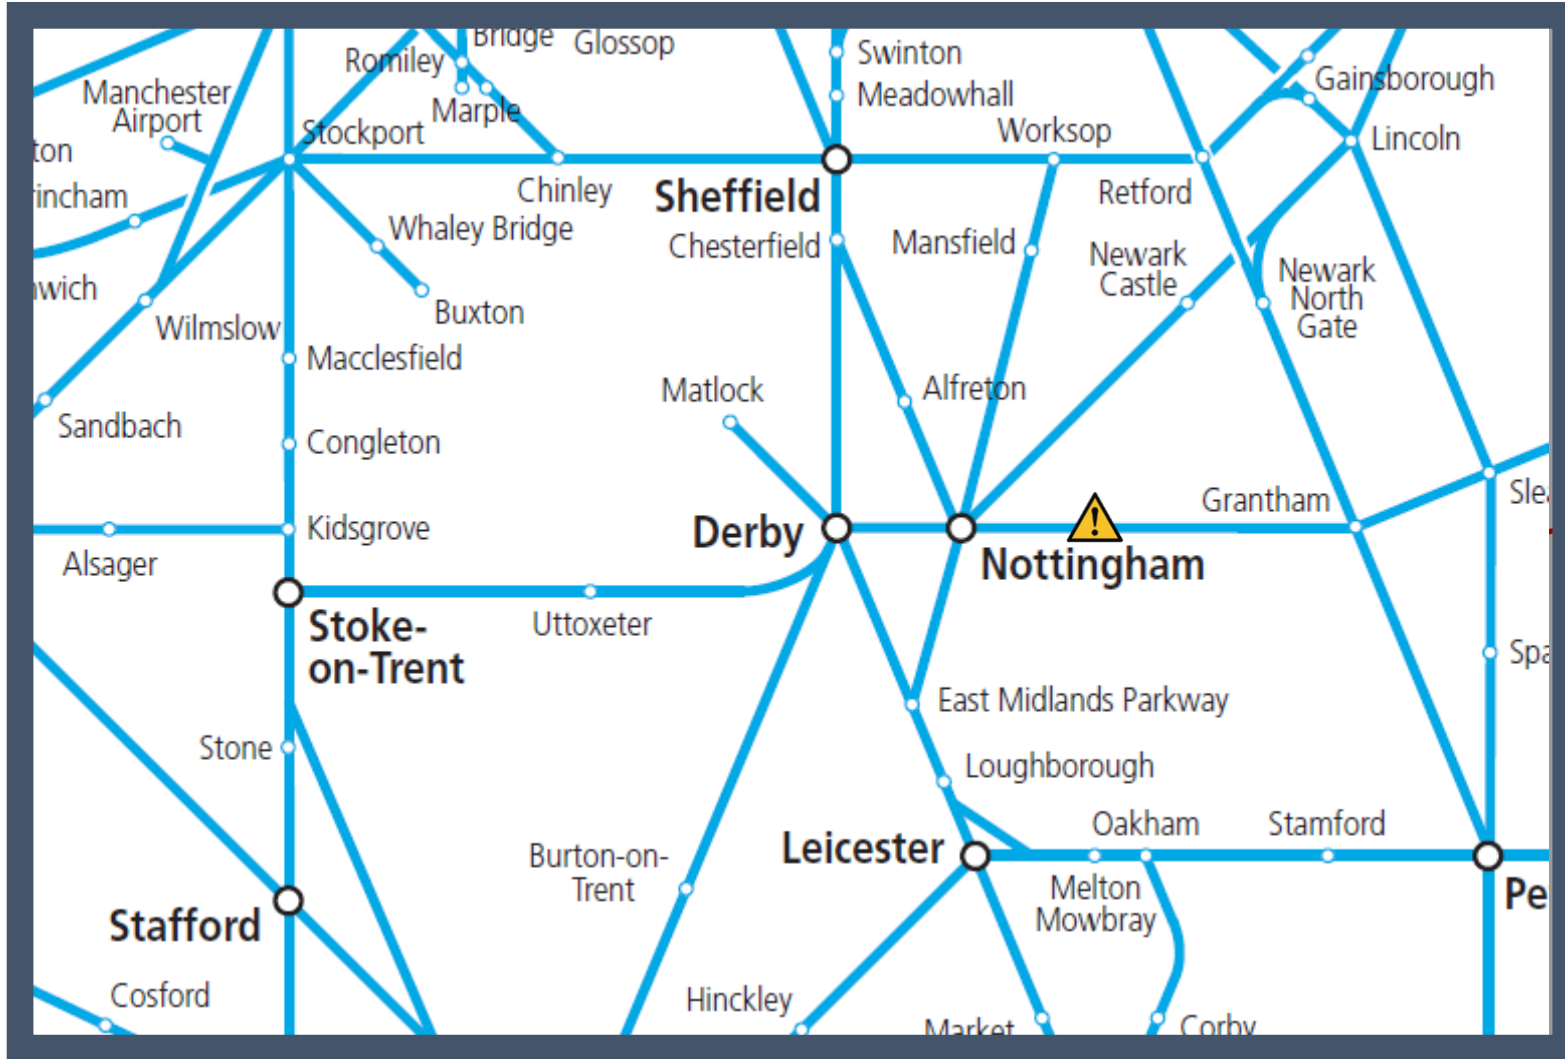

# A fault with the signalling system between Grantham and Nottingham TOC affected: East Midlands Railway

Key:

Disruption