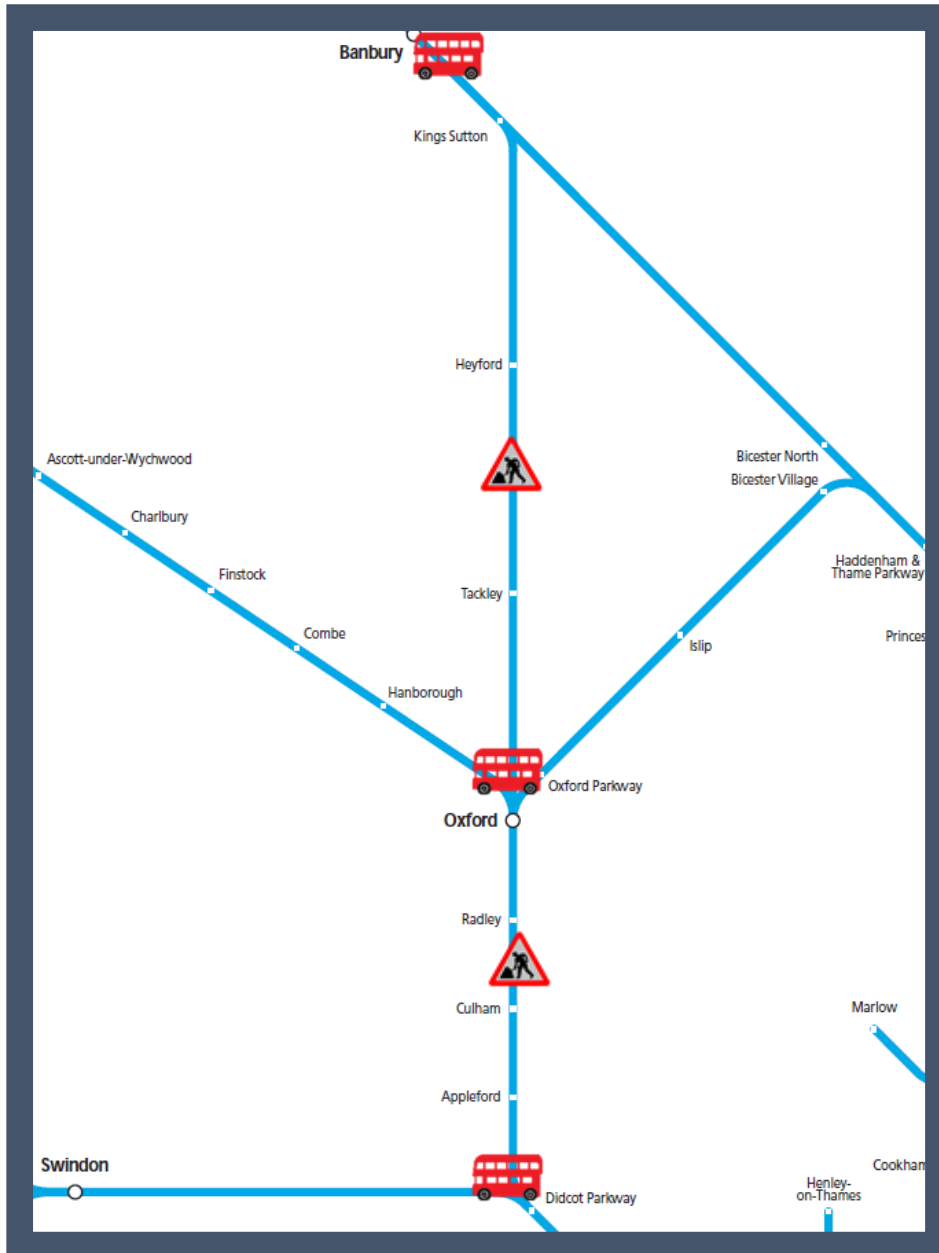

# Buses replace trains between Didcot Parkway and Oxford / Banbury

TOC affected: CrossCountry, Great Western Railway

Key:

-  Engineering Works
-  Bus Replacement Services