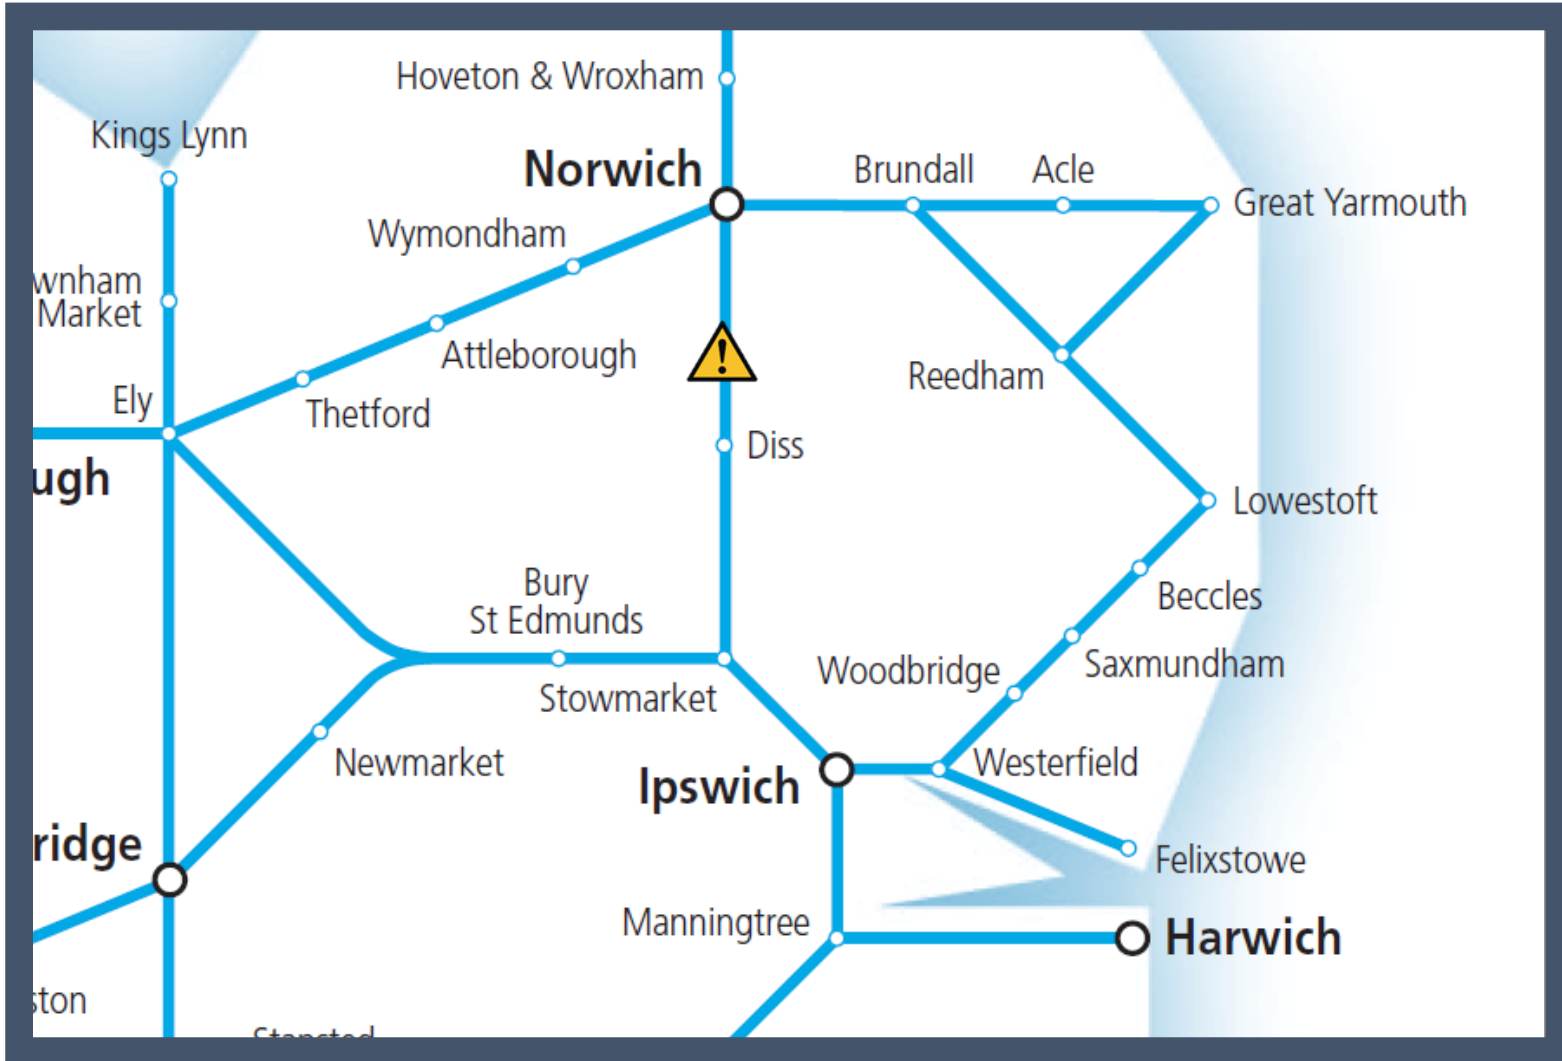

A fault on a freight train between Diss and Norwich

TOC affected: Greater Anglia

Key:

Disruption