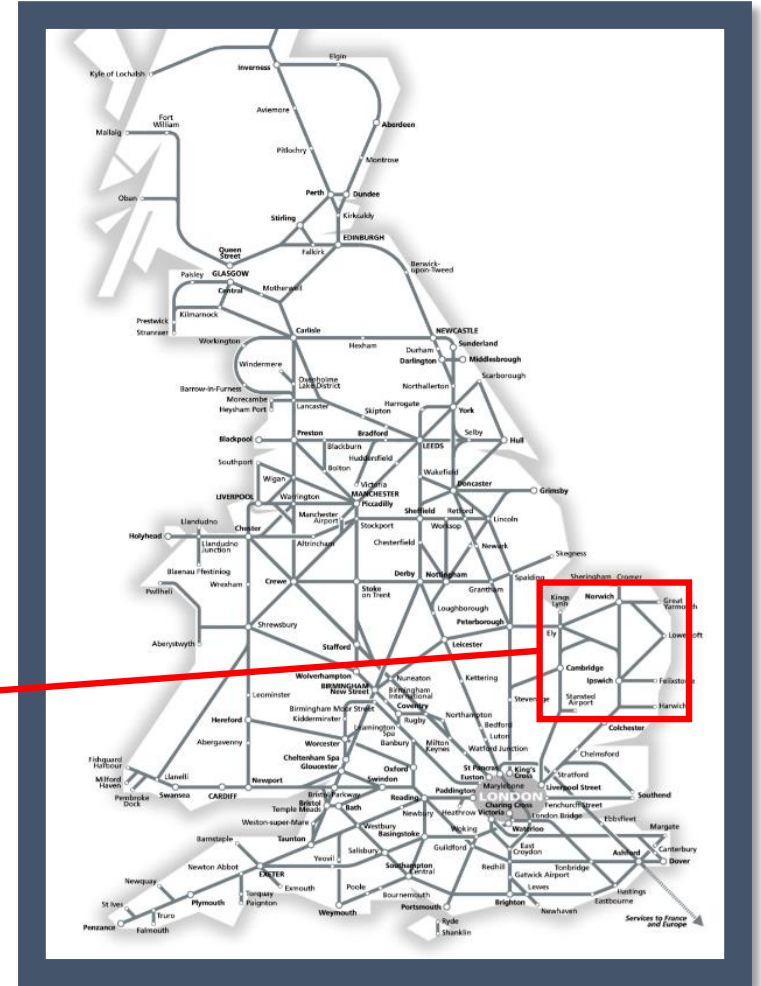

A fault on a freight train between Diss and Norwich

TOC affected: Greater Anglia

Key:

Disruption