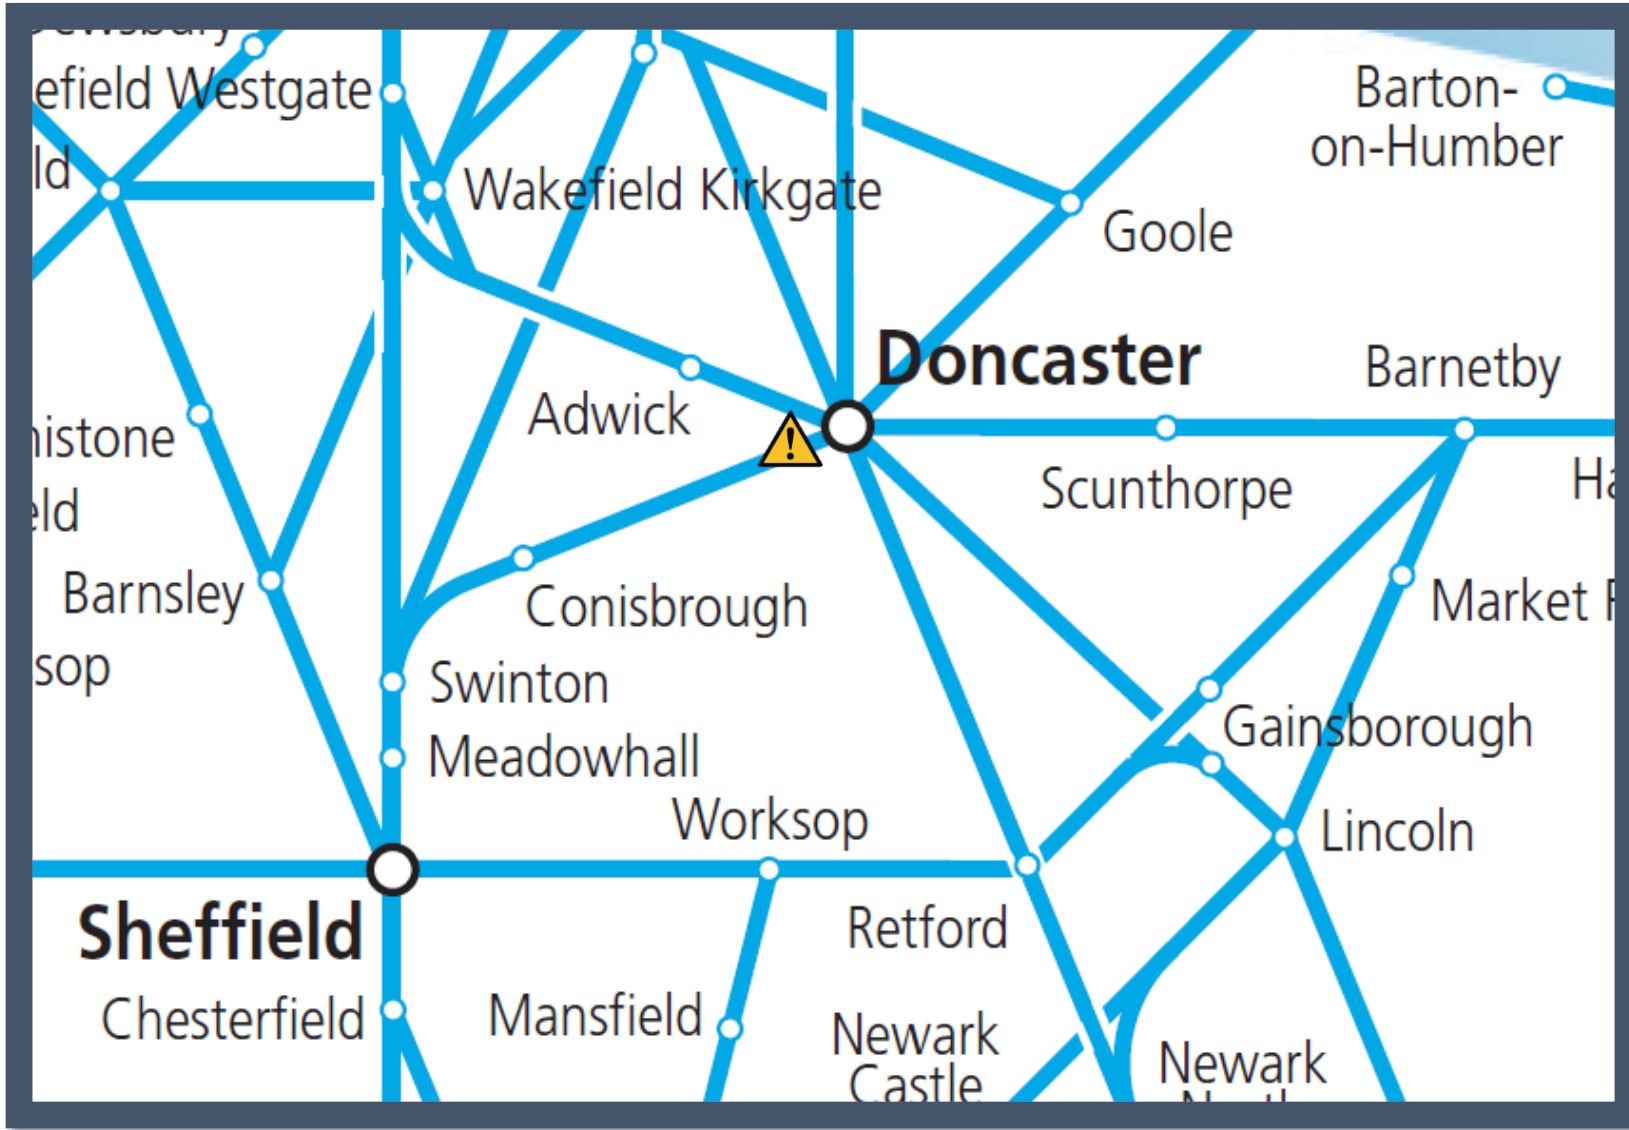

Lightning damaging the signalling system between Sheffield and Doncaster

TOCs affected: Northern, TransPennine Express

Key:	
	Disruption
	Bus Replacement Service