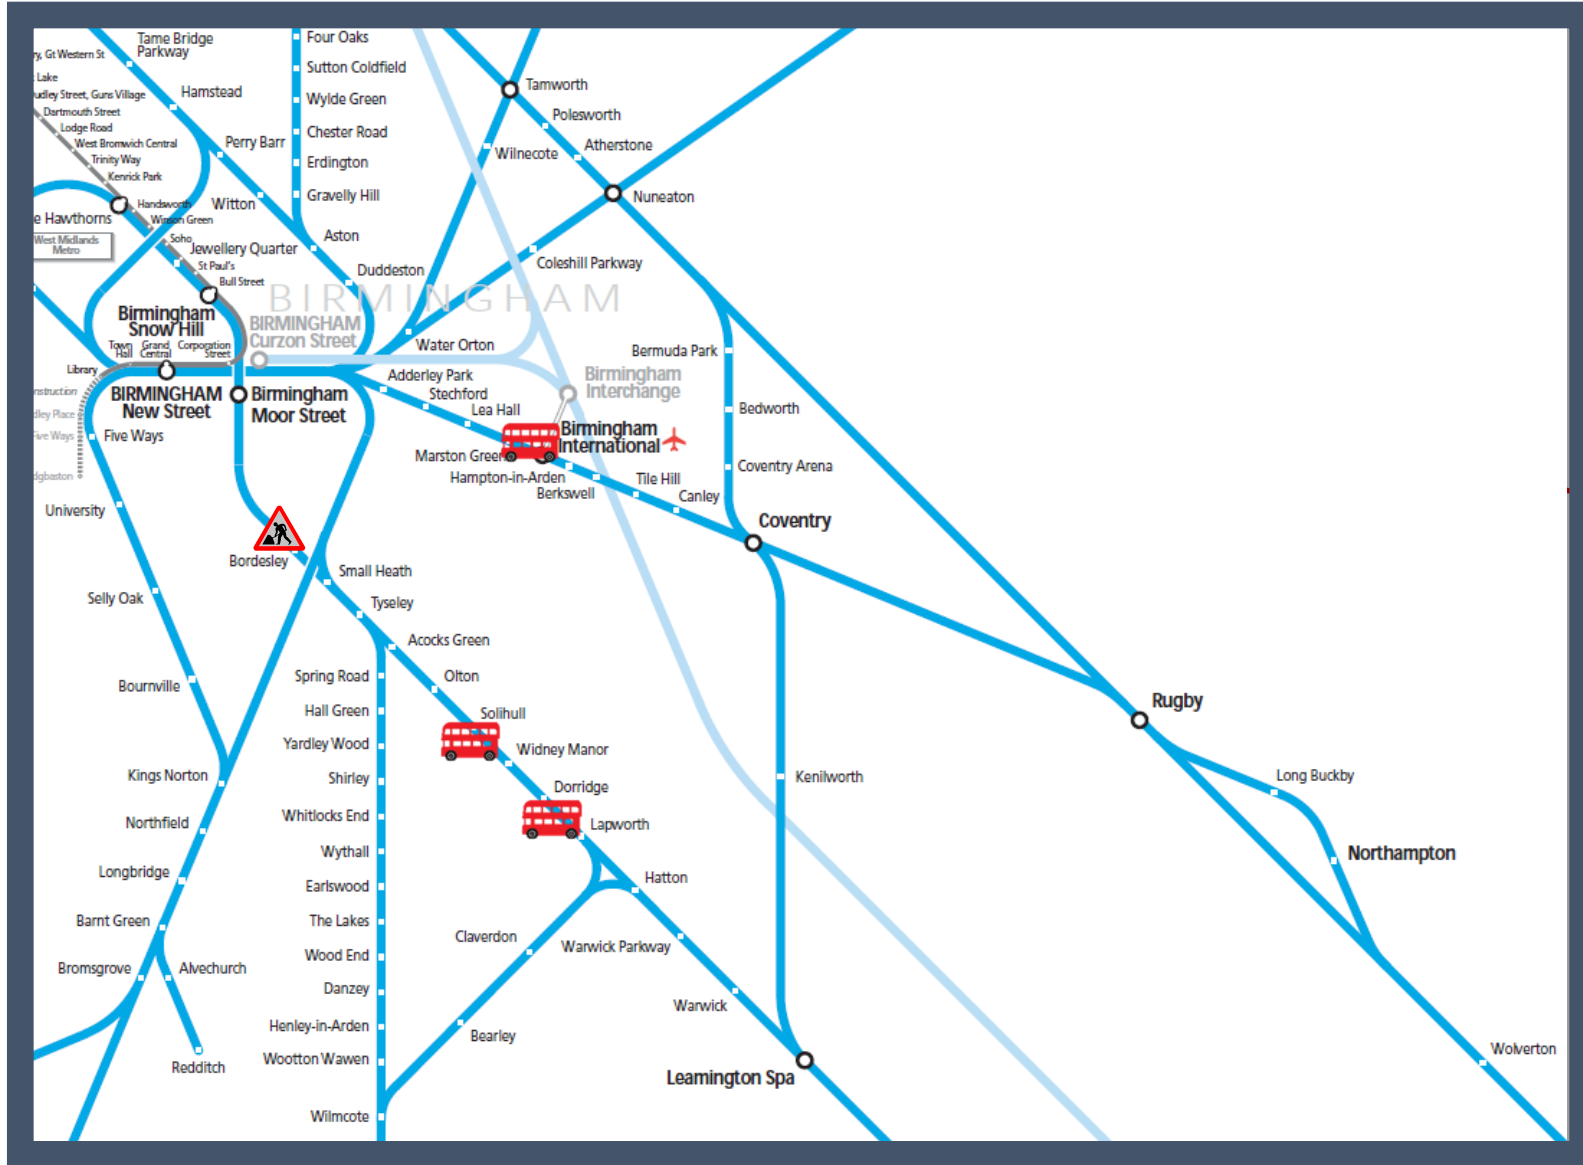

No trains between Dorridge and Birmingham Snow Hill

TOCs affected: Chiltern Railways, West Midlands Trains

Key:

Engineering Works

Bus Replacement Services