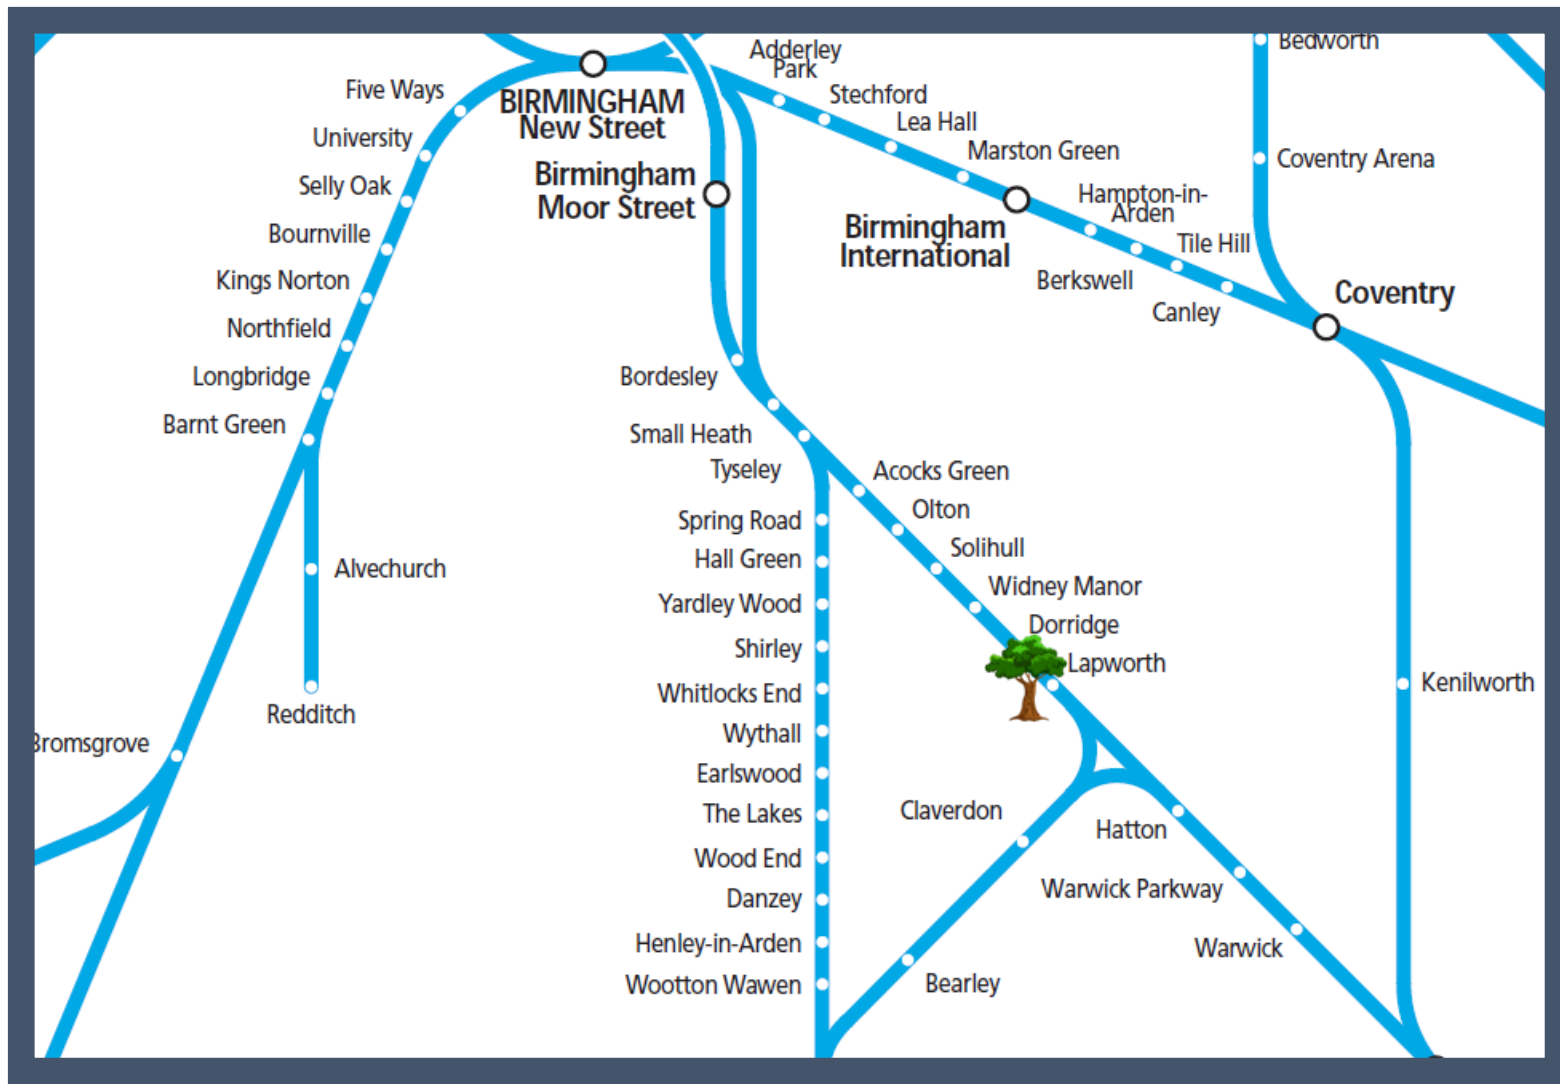

A tree blocking the railway between Dorridge and Lapworth

TOCs affected: Chiltern Railways, CrossCountry, West Midlands Railway

Key:

 Tree on the Railway