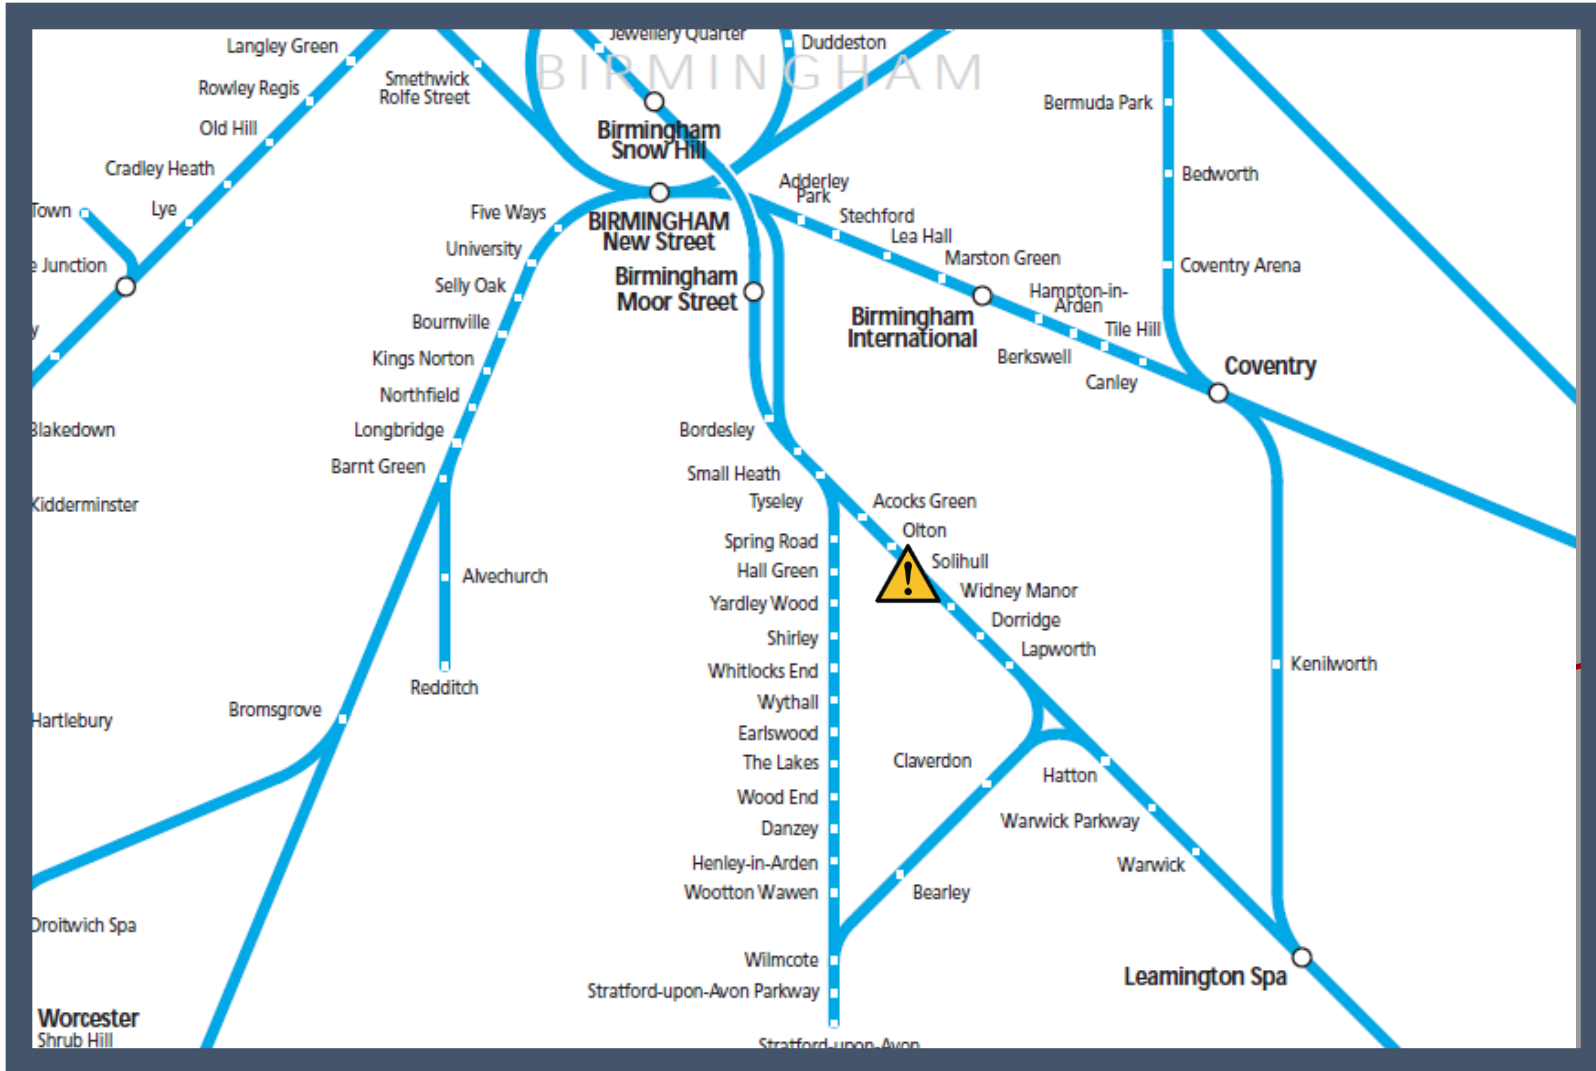

# A fault with the signalling system between Dorridge and Birmingham Moor Street

TOC's affected: Chiltern Railways, West Midlands Railway

Key:

Disruption