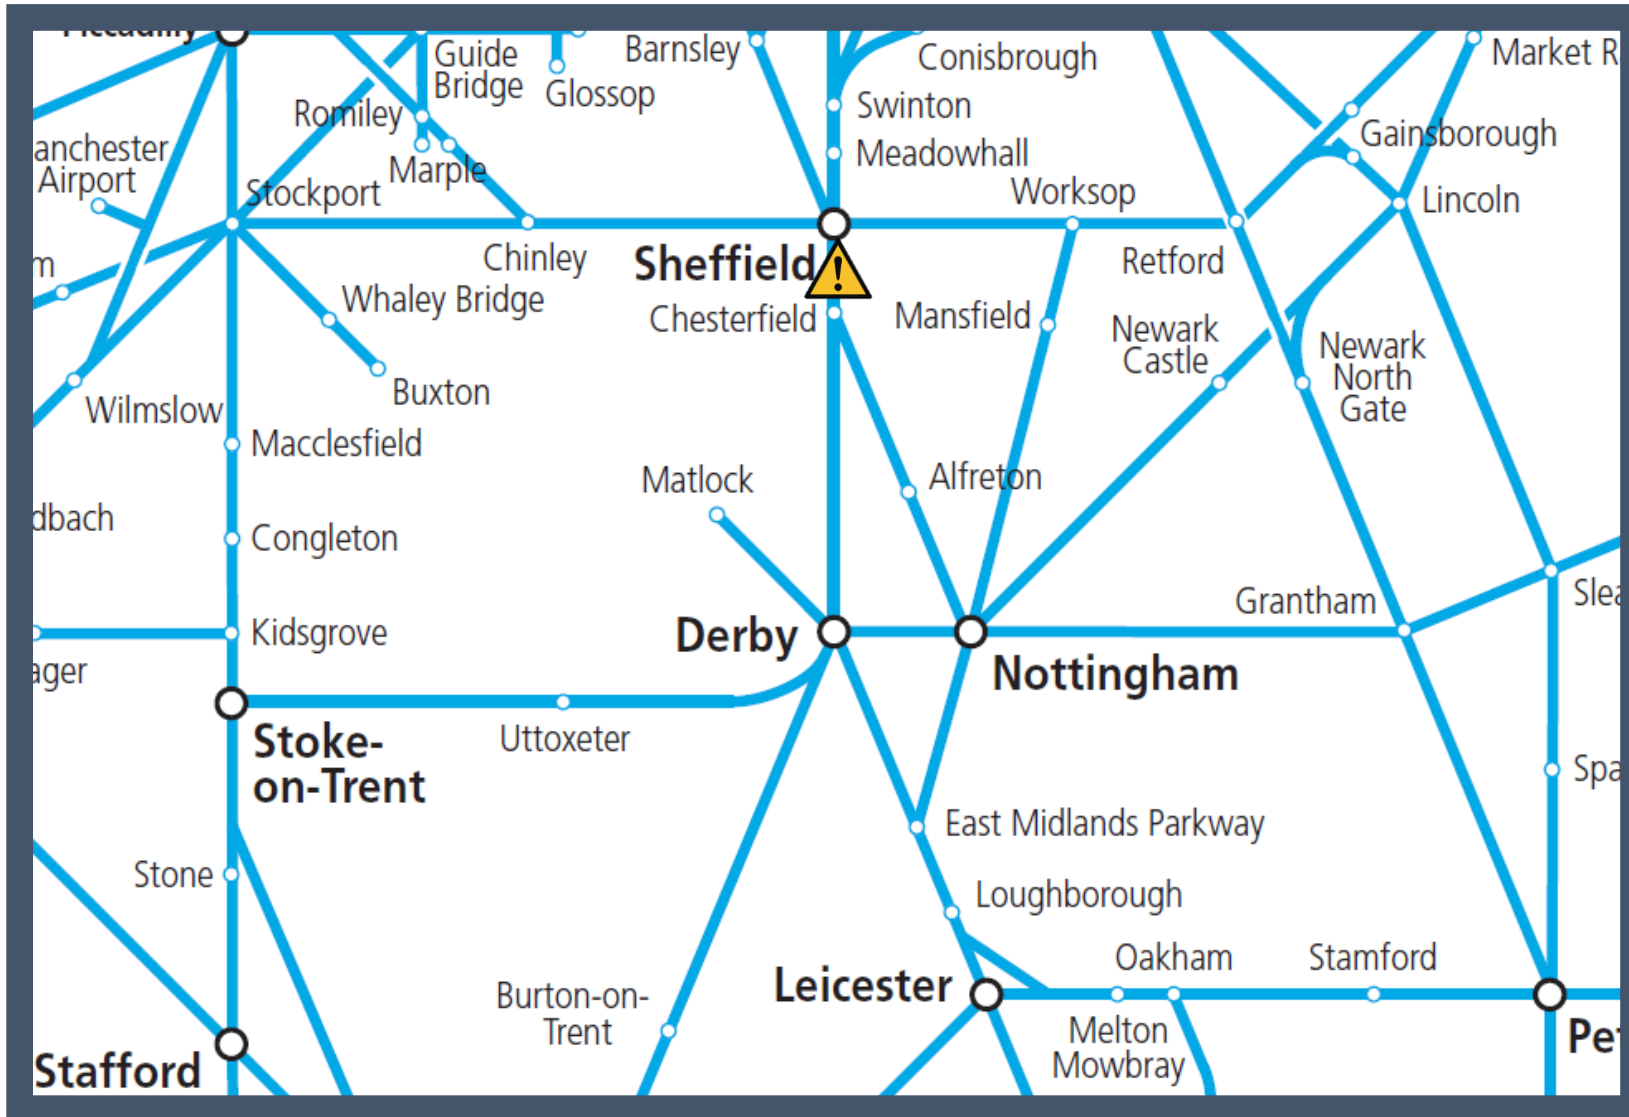

The emergency services are dealing with an incident between Sheffield and Derby / Nottingham

TOCs affected: CrossCountry; East Midlands Railway; Northern

Key:

Disruption