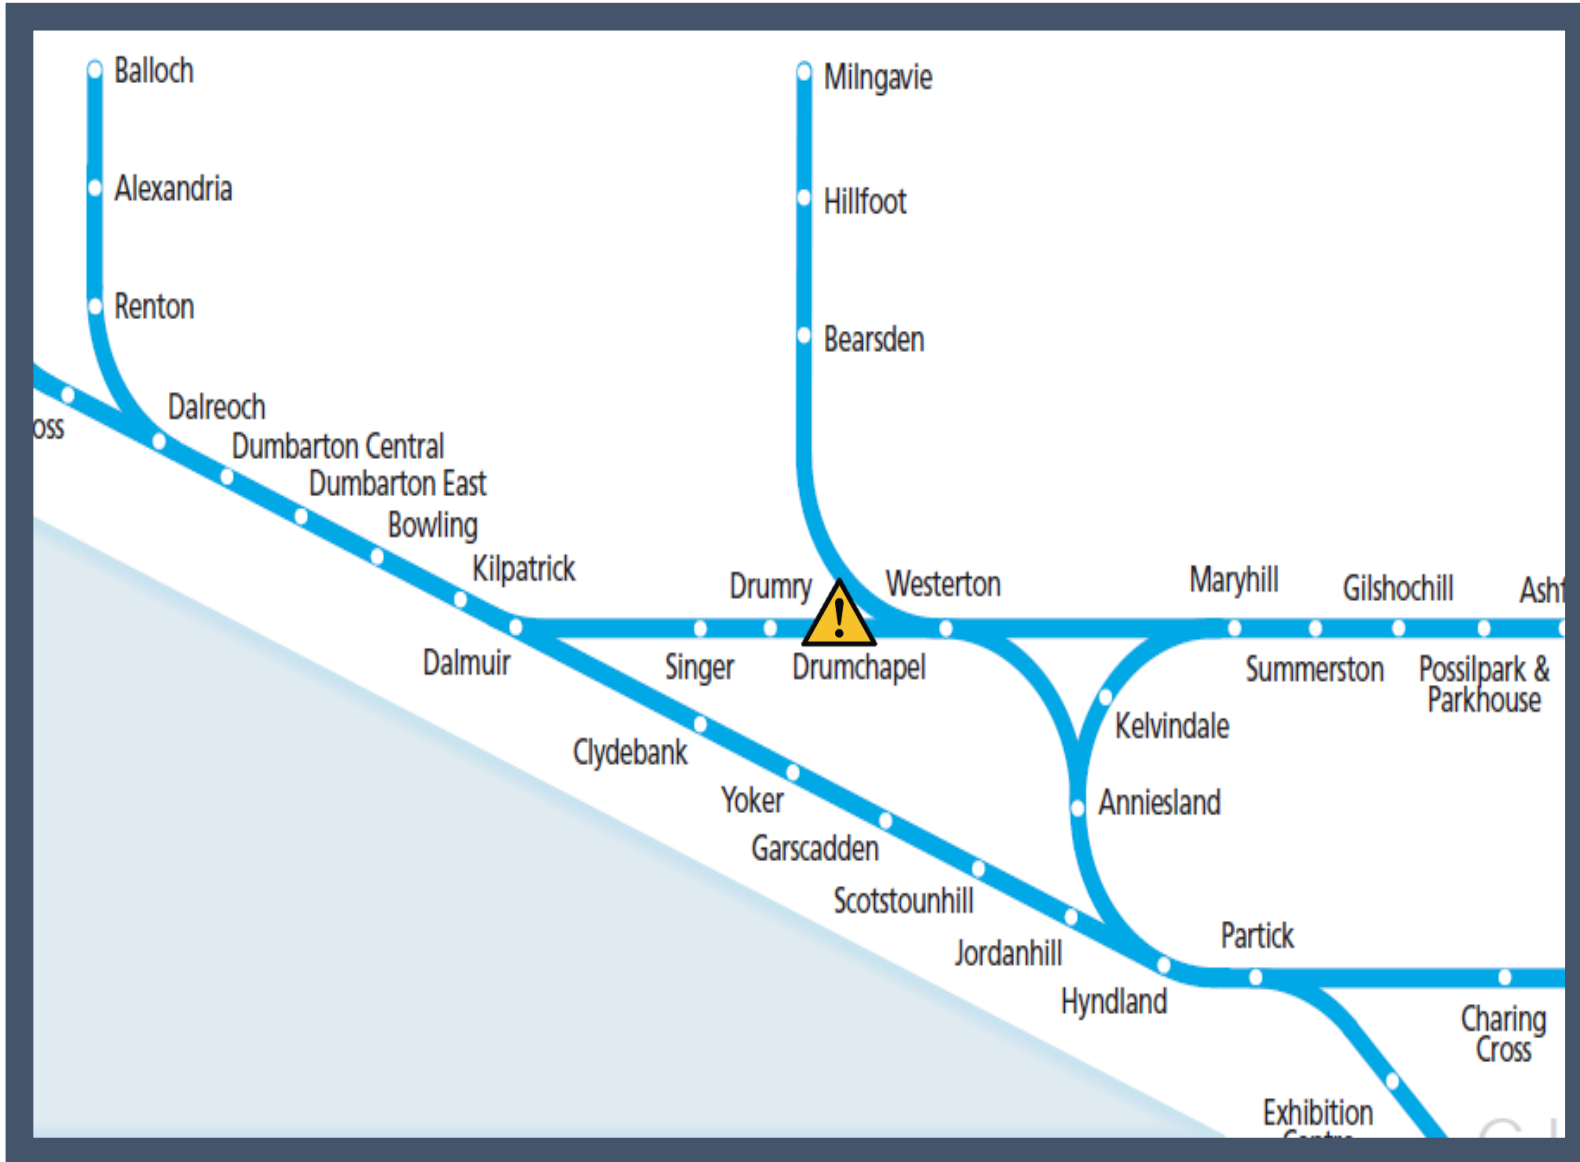

A disturbance on a train at Drumchapel

TOC affected: ScotRail

Key:

Disruption