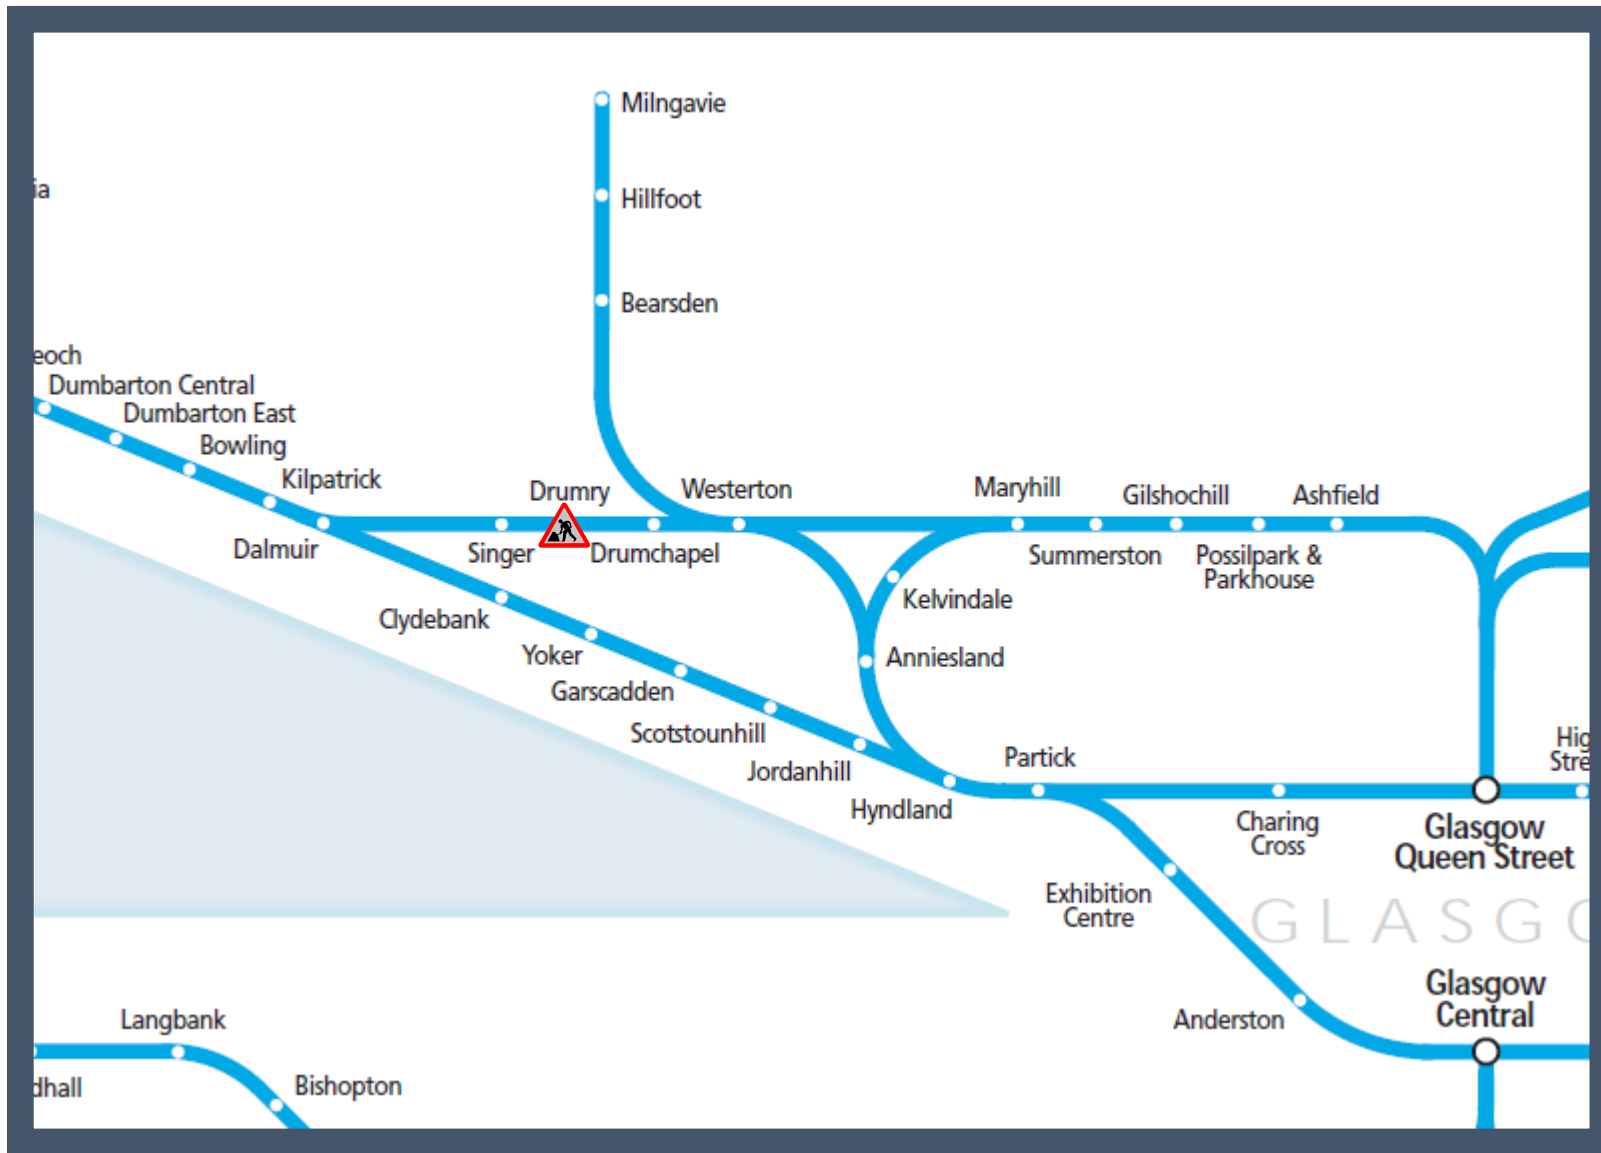

Amended services to / from Drumry

TOC affected: ScotRail

Key:

Engineering Works