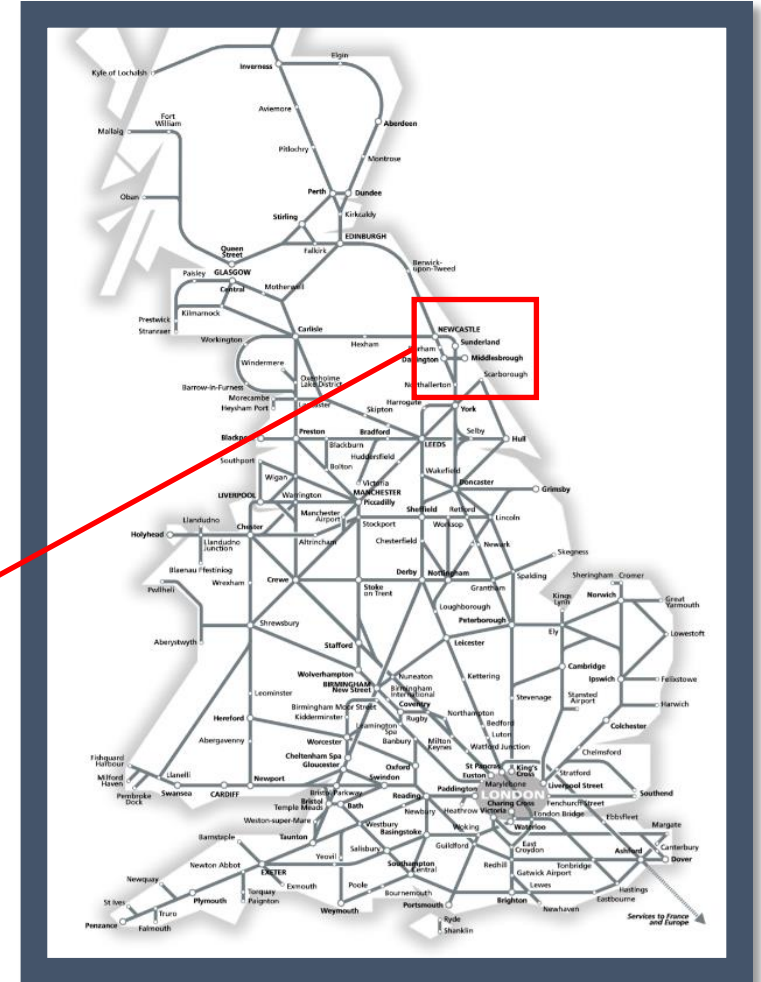

A fault with the signalling system between Newcastle and Durham TOCs affected: CrossCountry, LNER, Northern, TransPennine Express

Key:

	Disruption
---	------------