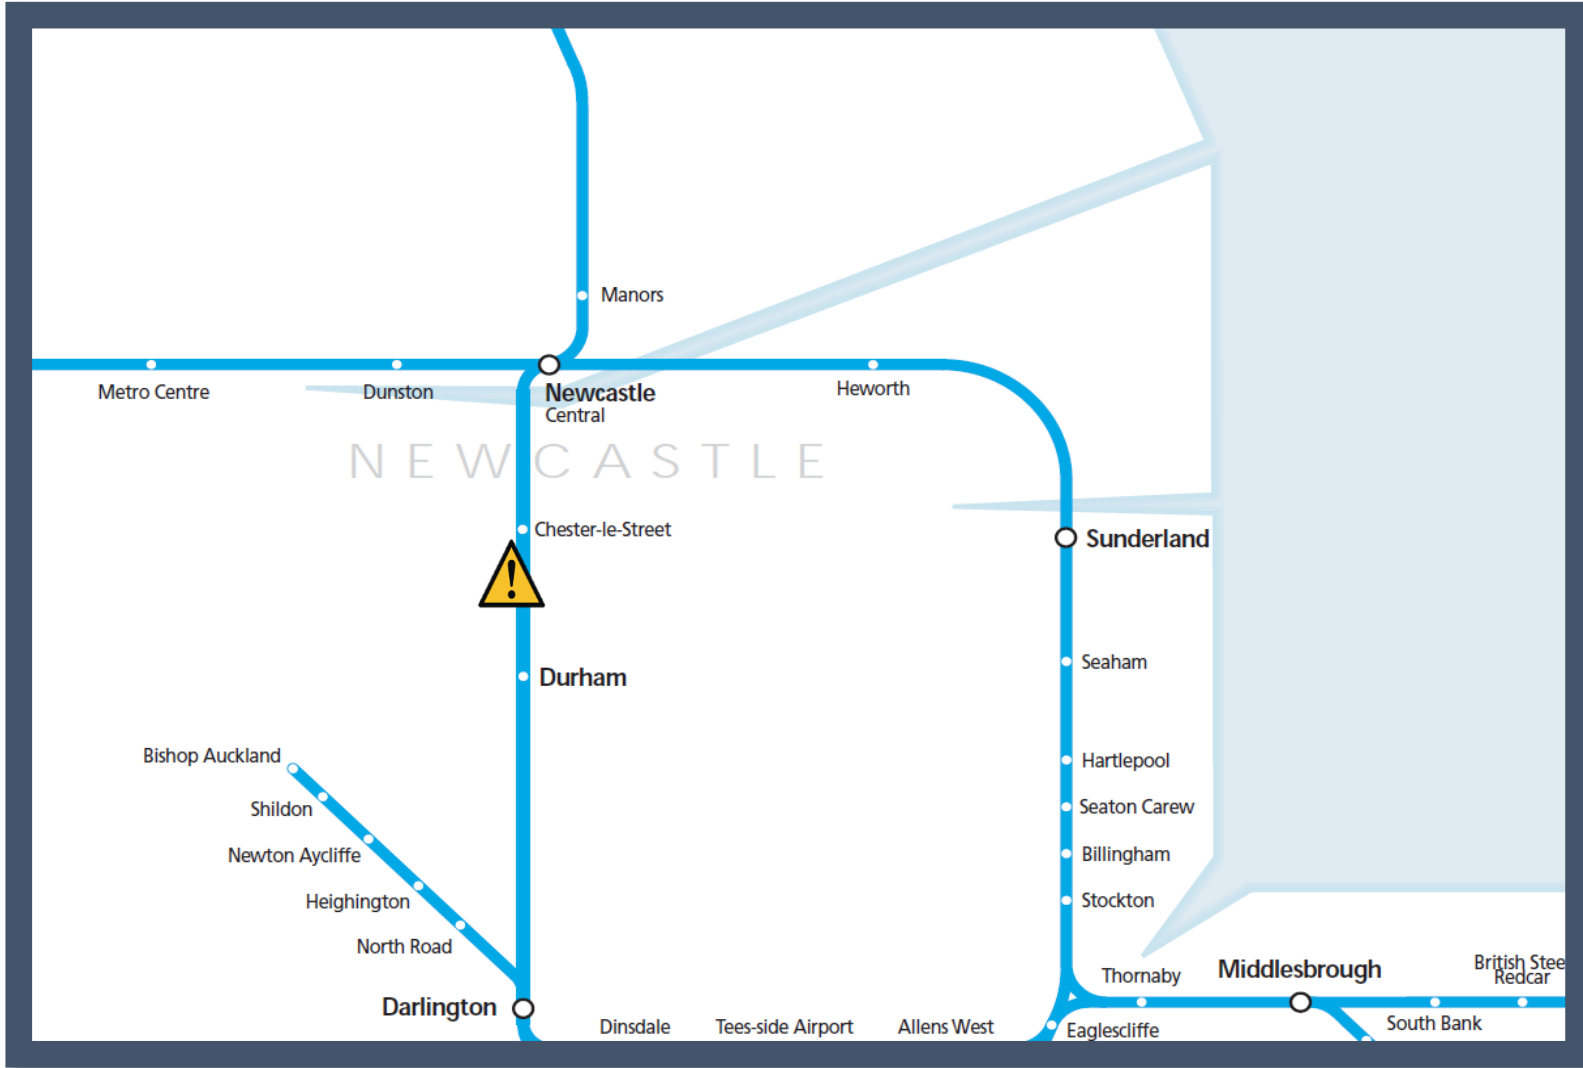

A fault with the signalling system between Newcastle and Durham TOCs affected: CrossCountry, LNER, Northern, TransPennine Express

Key:

	Disruption
---	------------