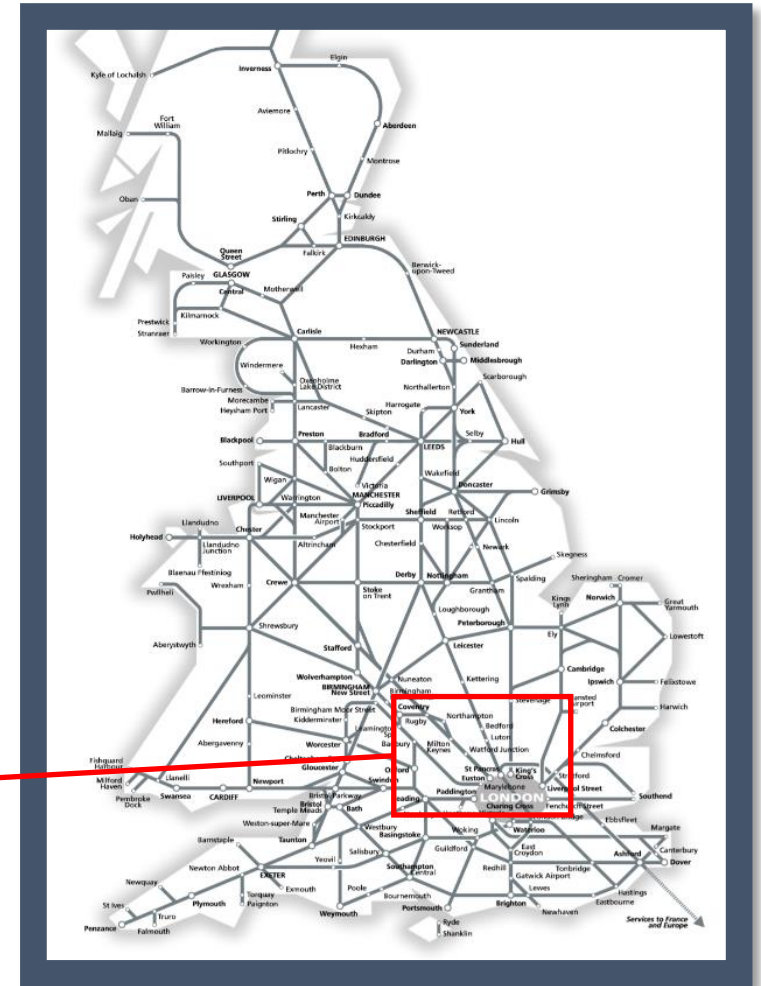

Amended service to / from London Euston

TOC affected: Avanti West Coast, London Northwestern Railway

Key:

Engineering Works