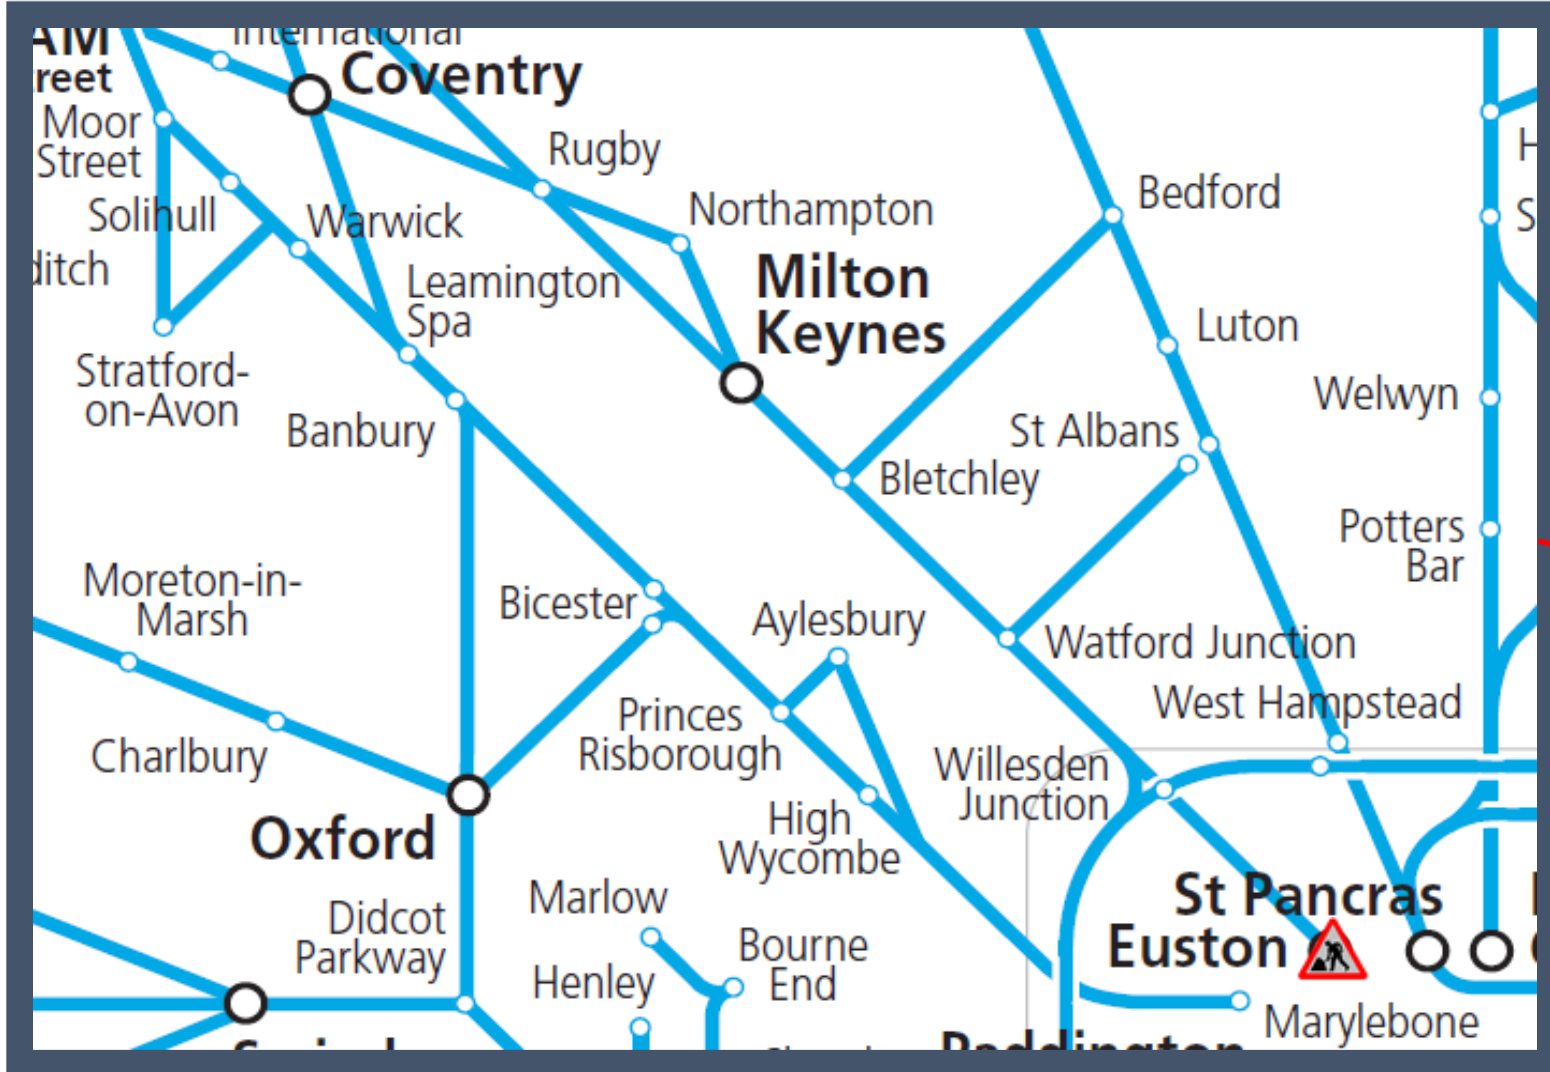

# Urgent engineering works at London Euston

TOCs affected: Avanti West Coast, Caledonian Sleeper, London Northwestern Railway

Key:

Engineering Works