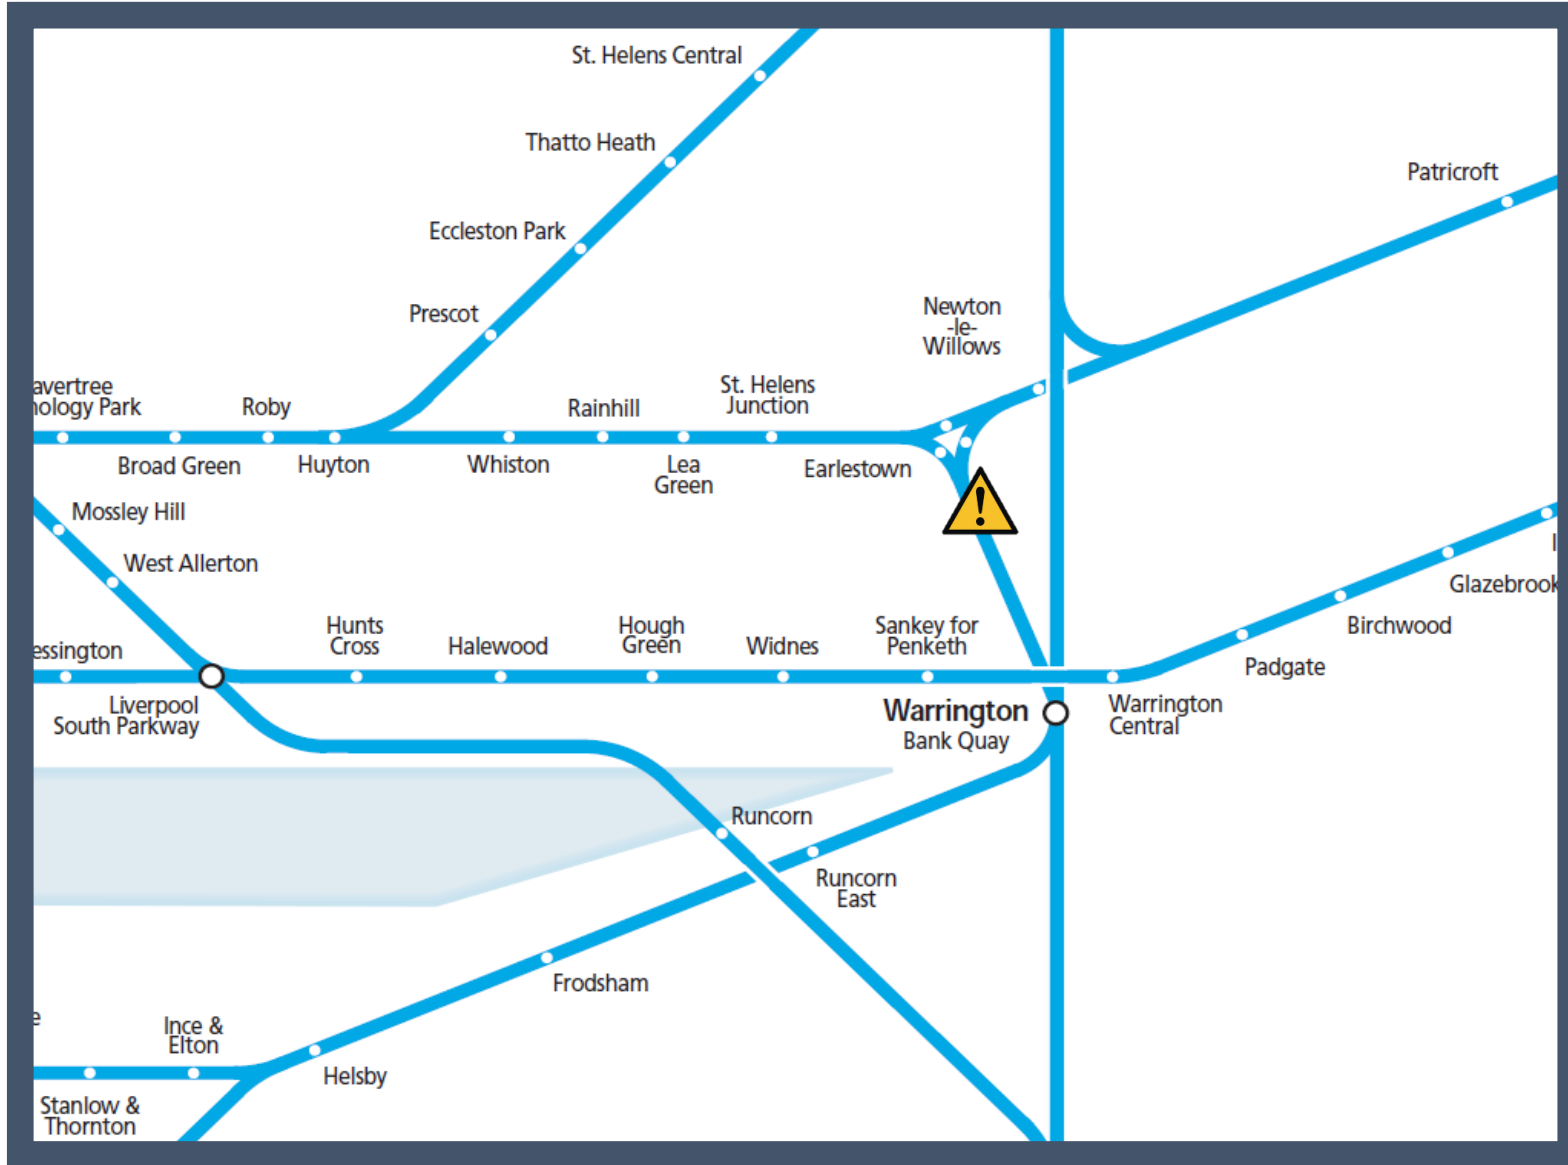

A points failure in the Earlestown area
TOCs affected: Northern, TransPennine Express, Transport for Wales

Key:

Disruption