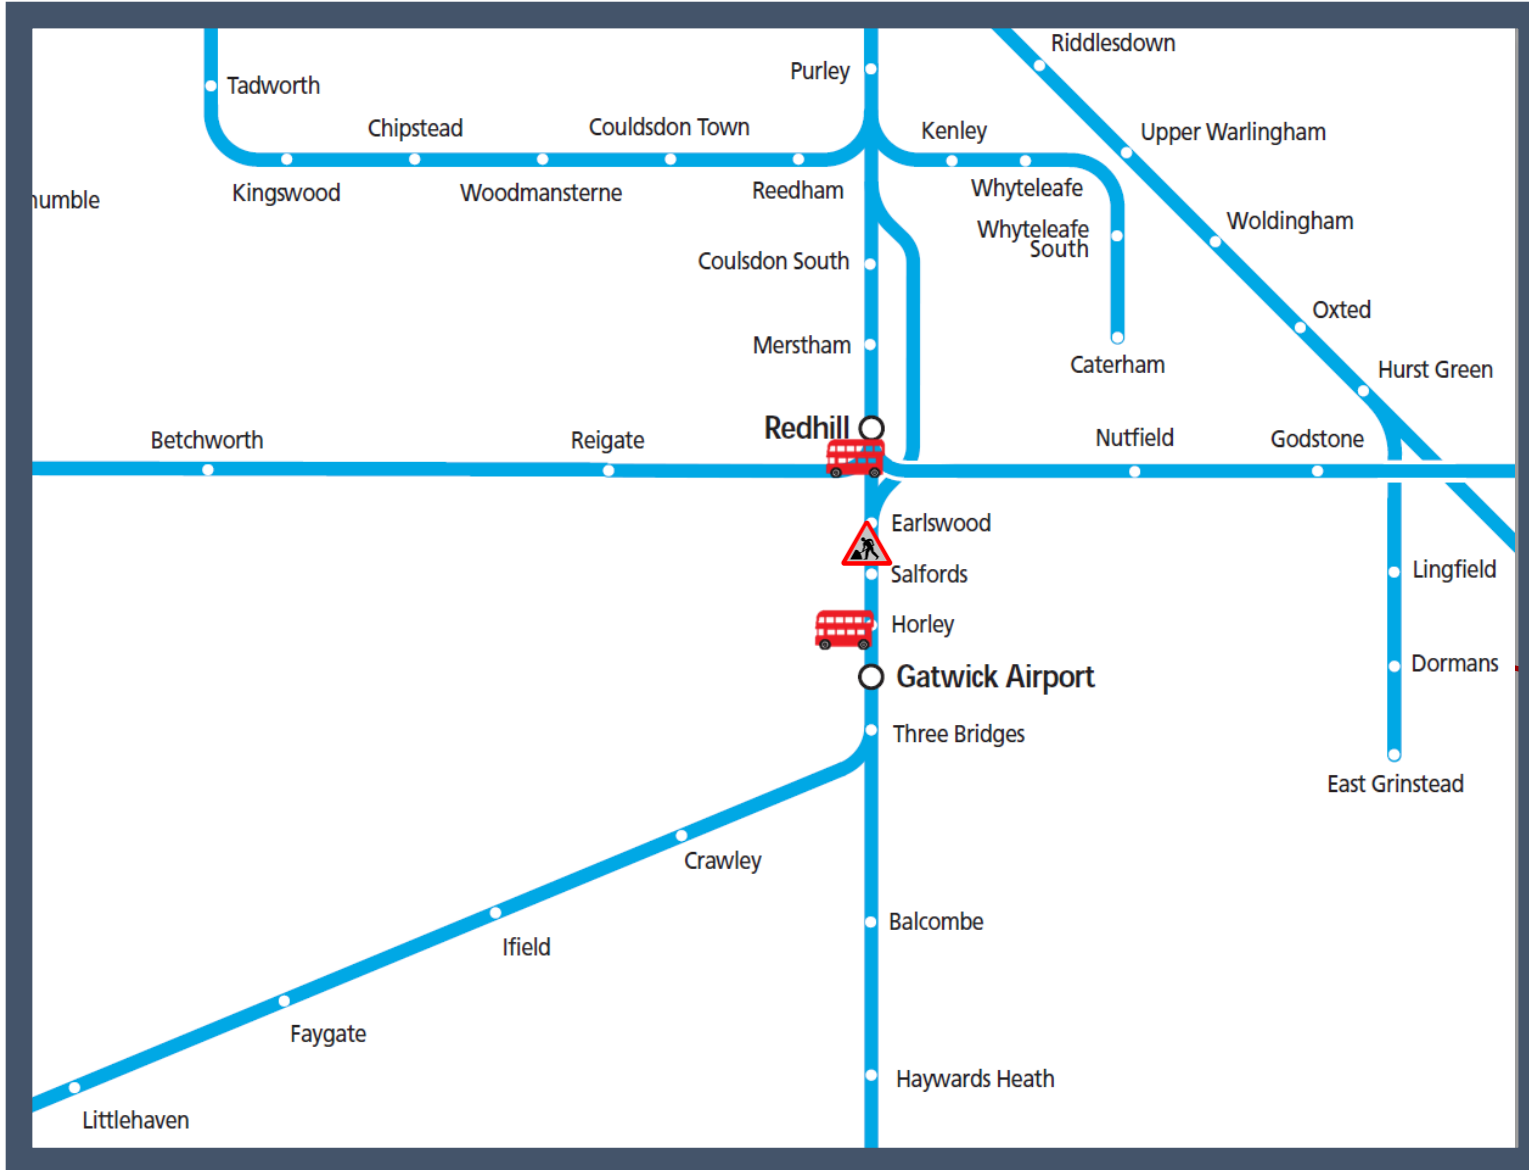

No trains at Earlswood / Salfords

TOC affected: Thameslink

Key:

-  Engineering Works
-  Bus Replacement Services