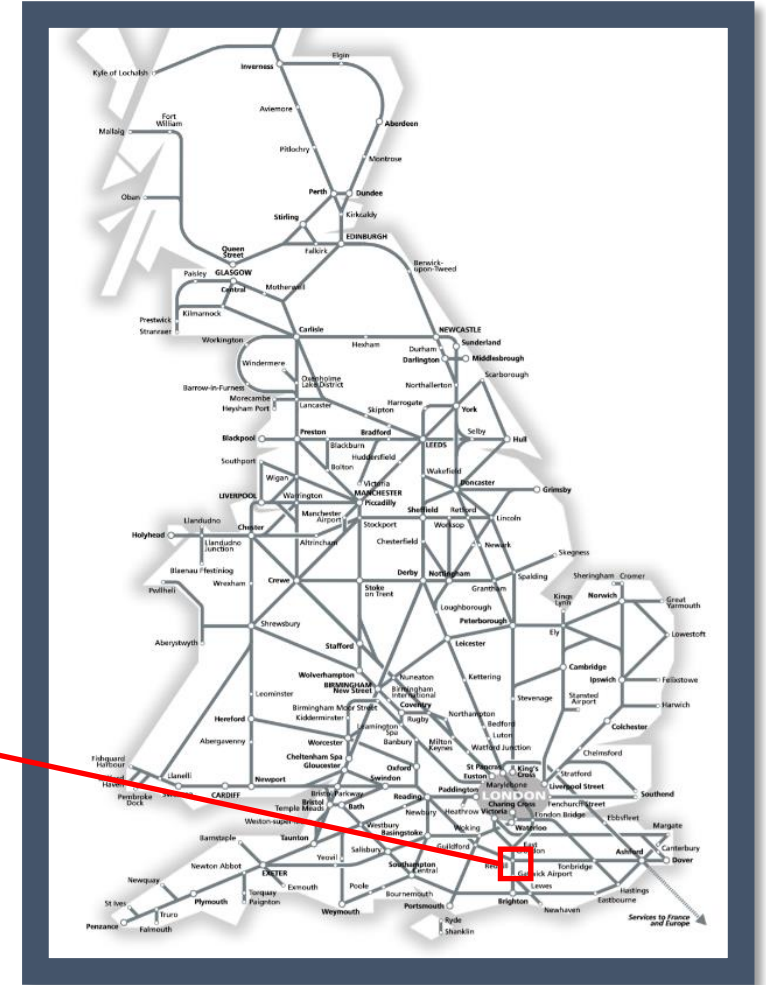

No trains at Earlswood / Salfords

TOC affected: Thameslink

Key:

-  Engineering Works
-  Bus Replacement Services