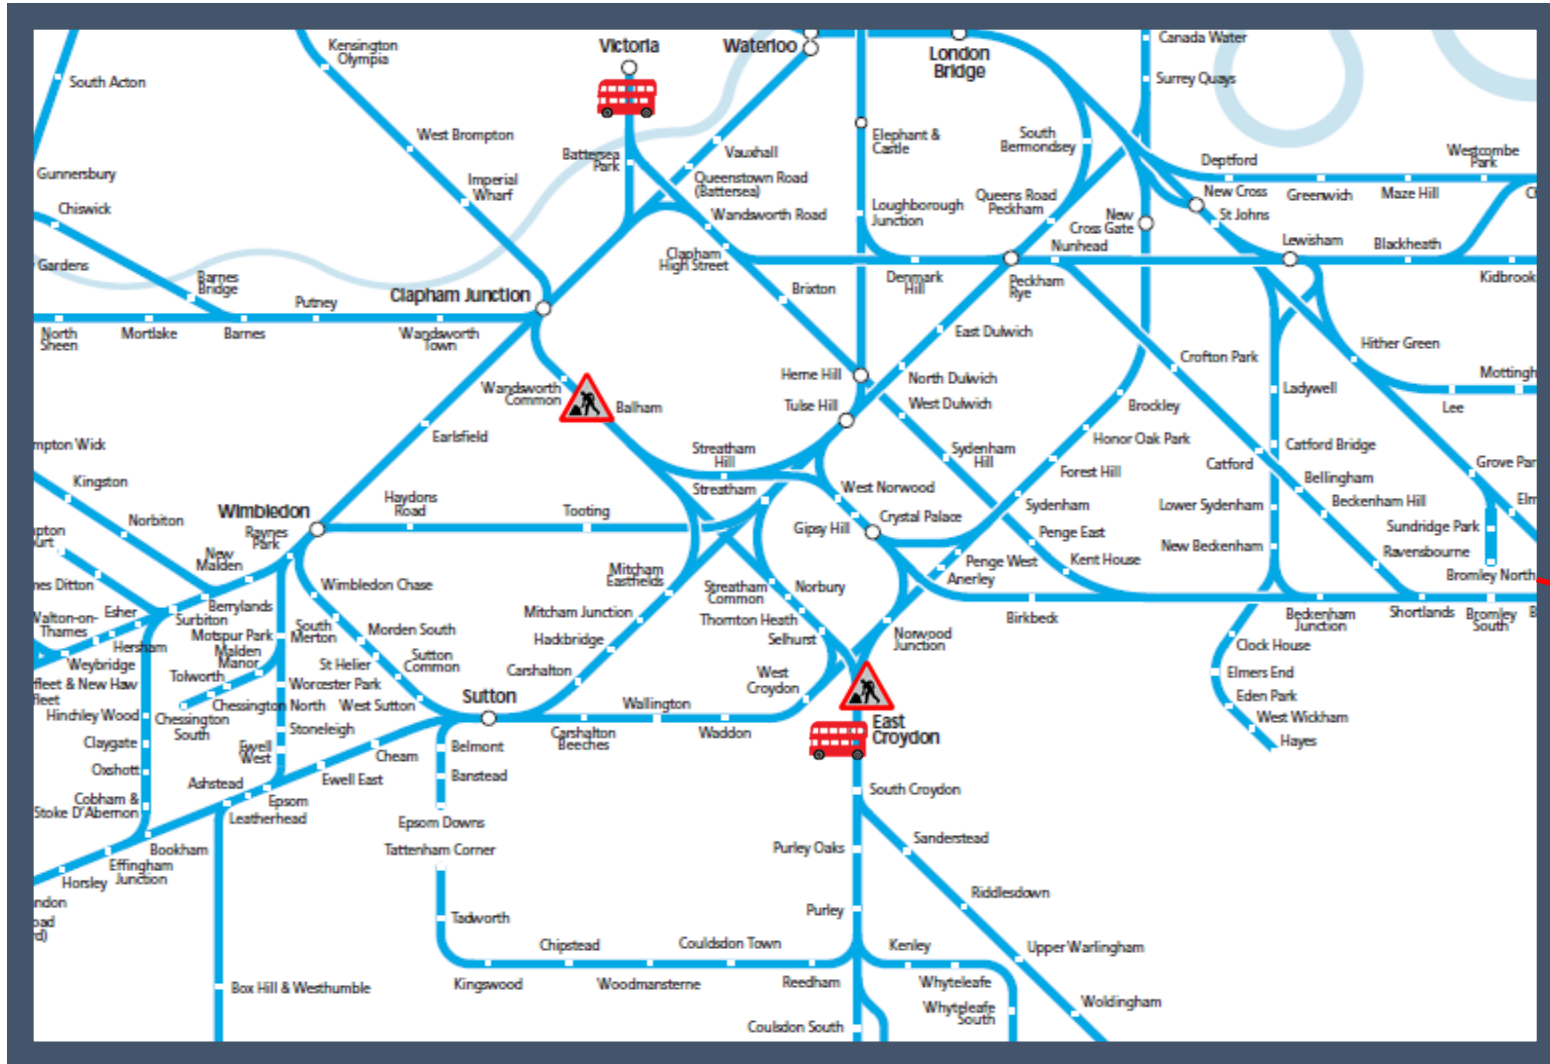

Amended service between London Victoria / London Bridge and Gatwick Airport

TOCs affected: Southern and Thameslink

Key:

Engineering Works

Bus Replacement Services