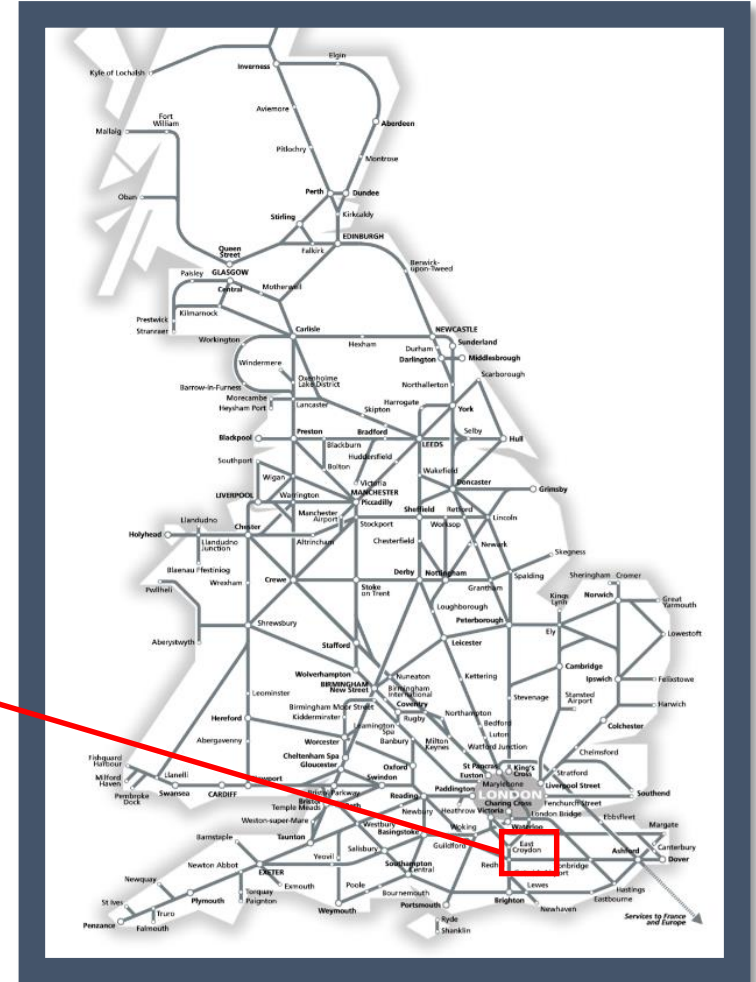

# Buses replace trains to / from East Grinstead / Uckfield

TOC affected: Southern

**Key:**

	Engineering Works
	Bus Replacement Services