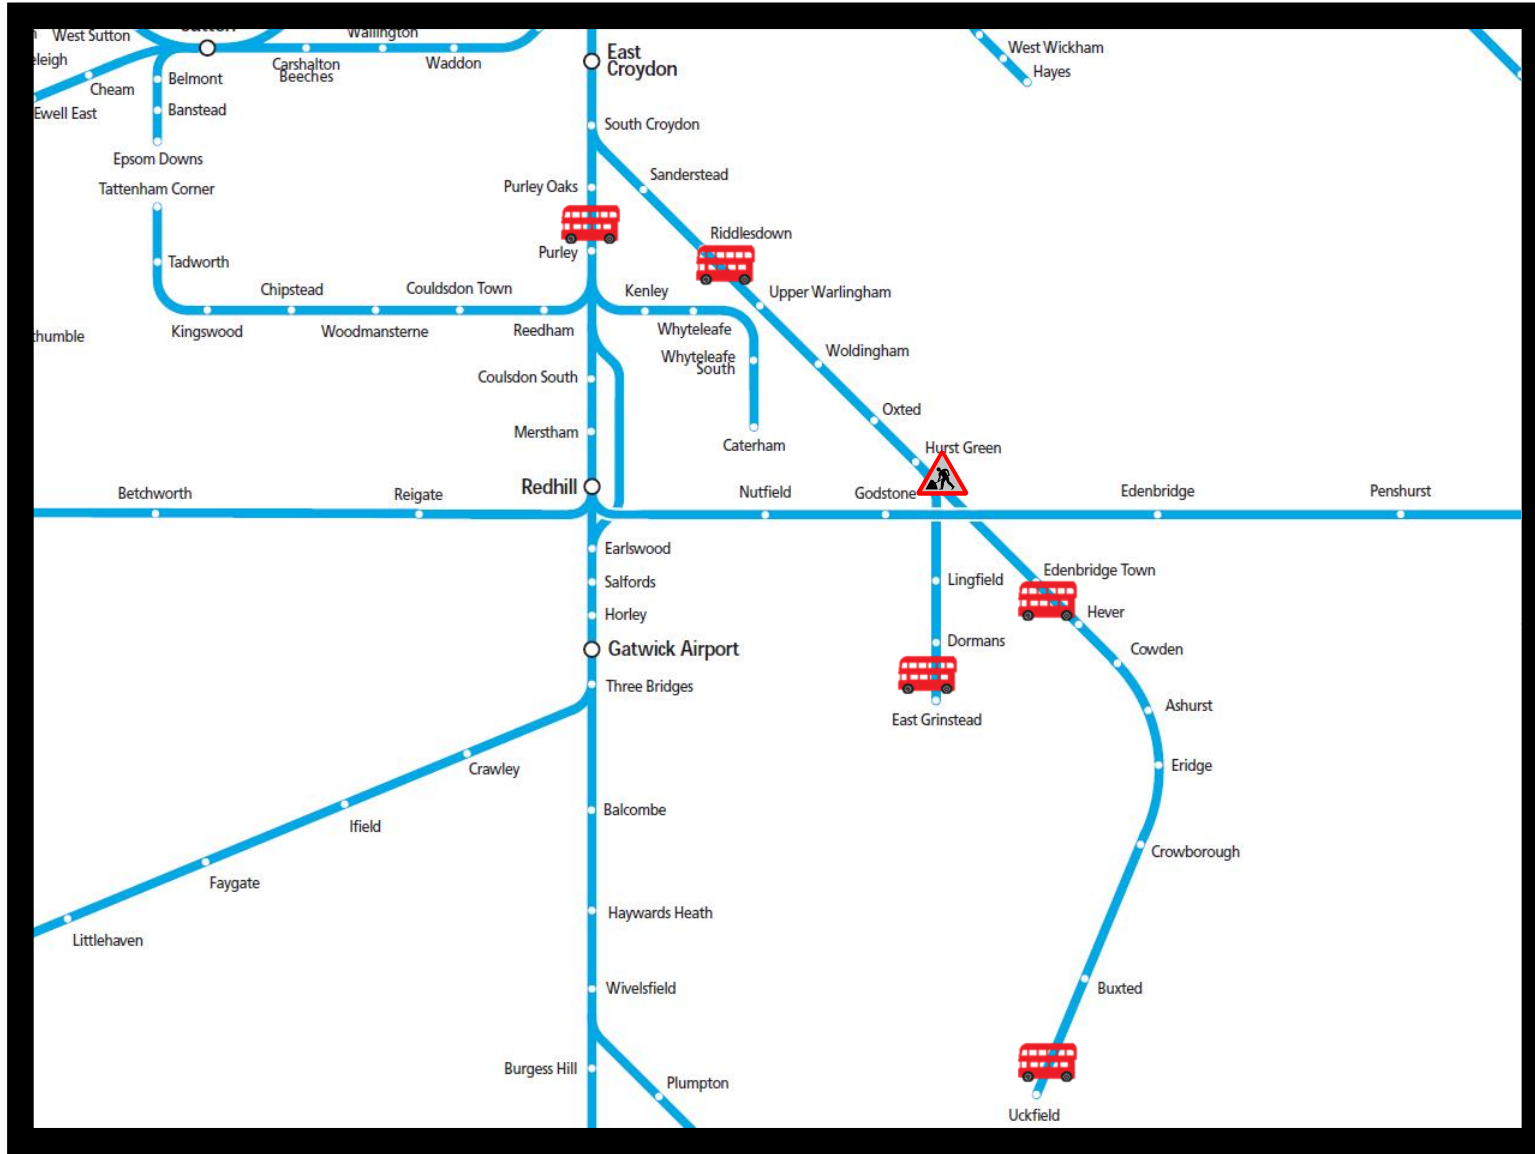

# Buses replace trains to / from East Grinstead / Uckfield

TOC affected: Southern

**Key:**

	Engineering Works
	Bus Replacement Services