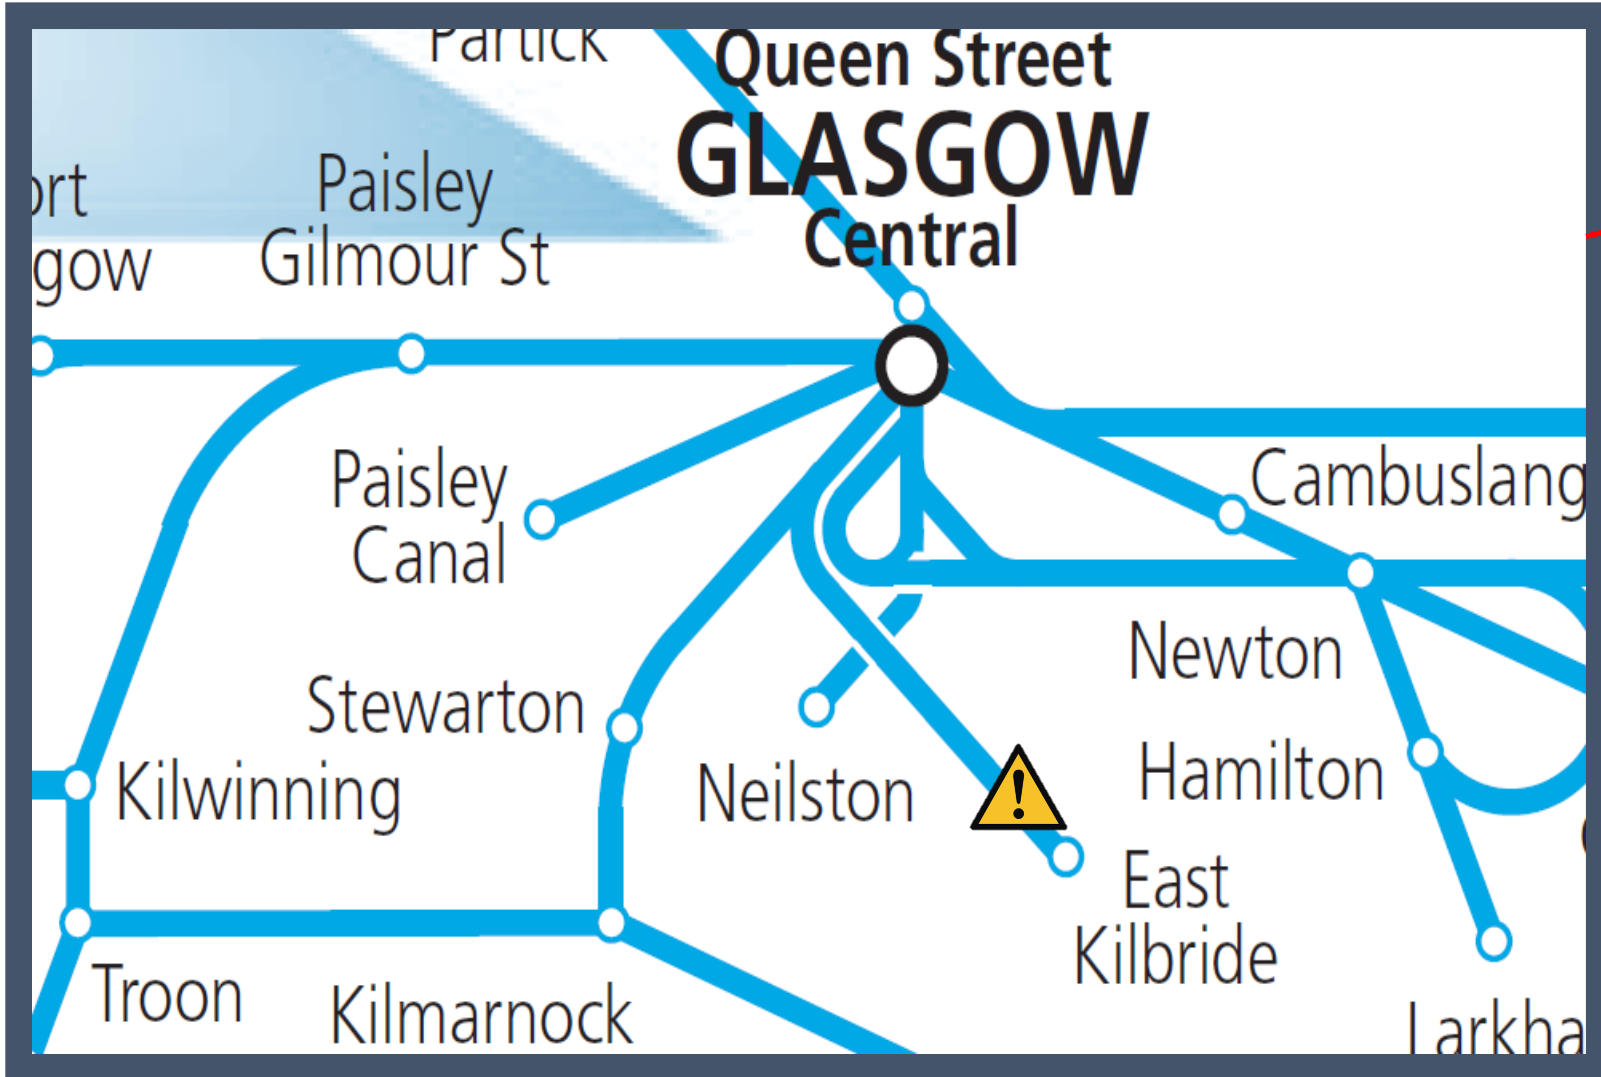

A broken down train between East Kilbride and Hairmyres

TOC affected: ScotRail

Key:

	Disruption
---	------------