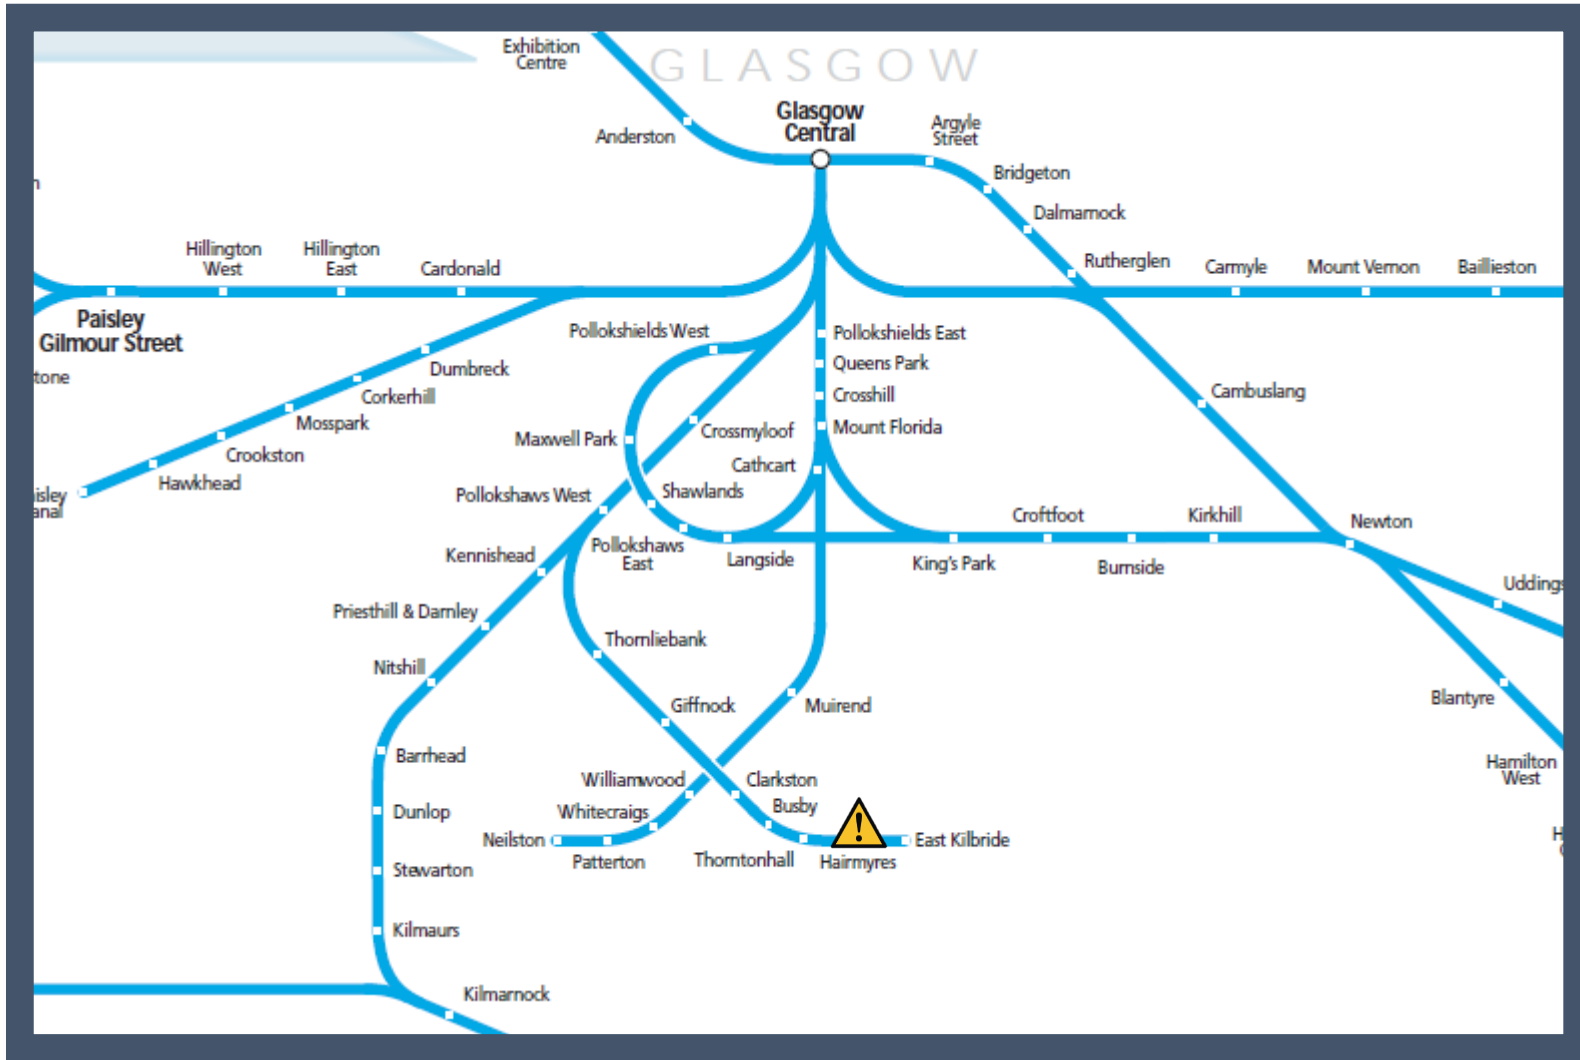

A fault with the signalling system between Glasgow Central and East Kilbride

TOC affected: ScotRail

Key:

	Disruption
---	------------