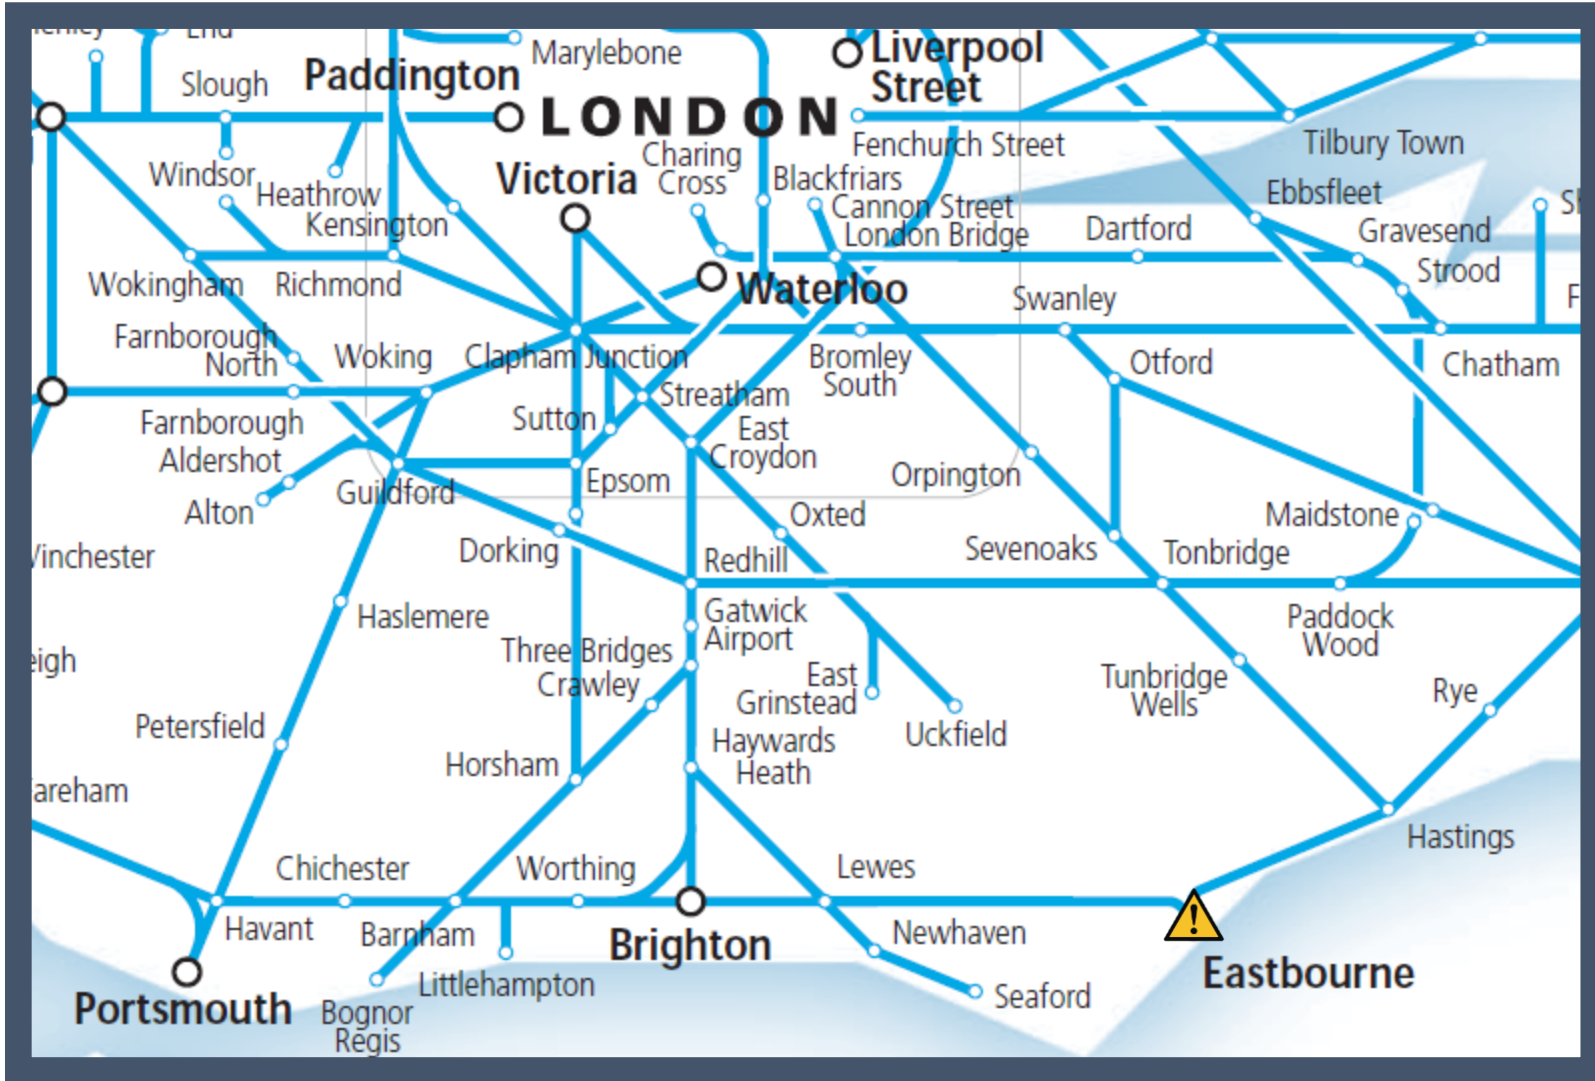

The fire alarm is sounding at Eastbourne station

TOC affected: Southern

Key:

Disruption