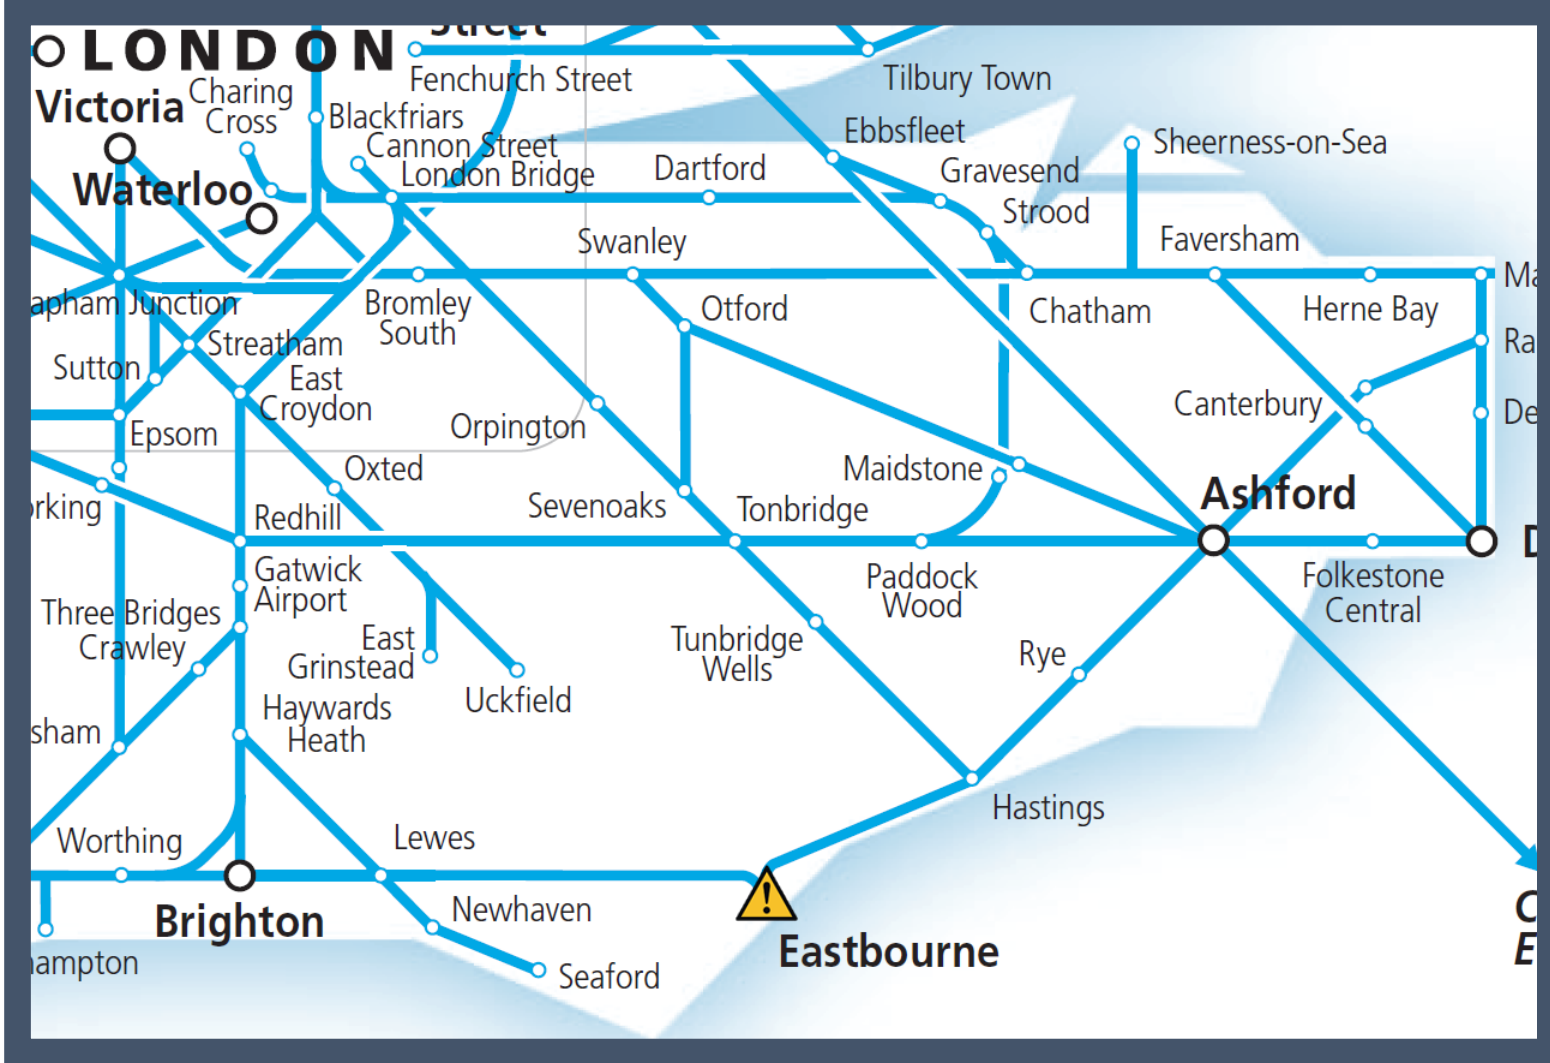

# The emergency services dealing with an incident between Eastbourne and Hampden Park

TOC affected: Southern

Key:

	Disruption
--	------------