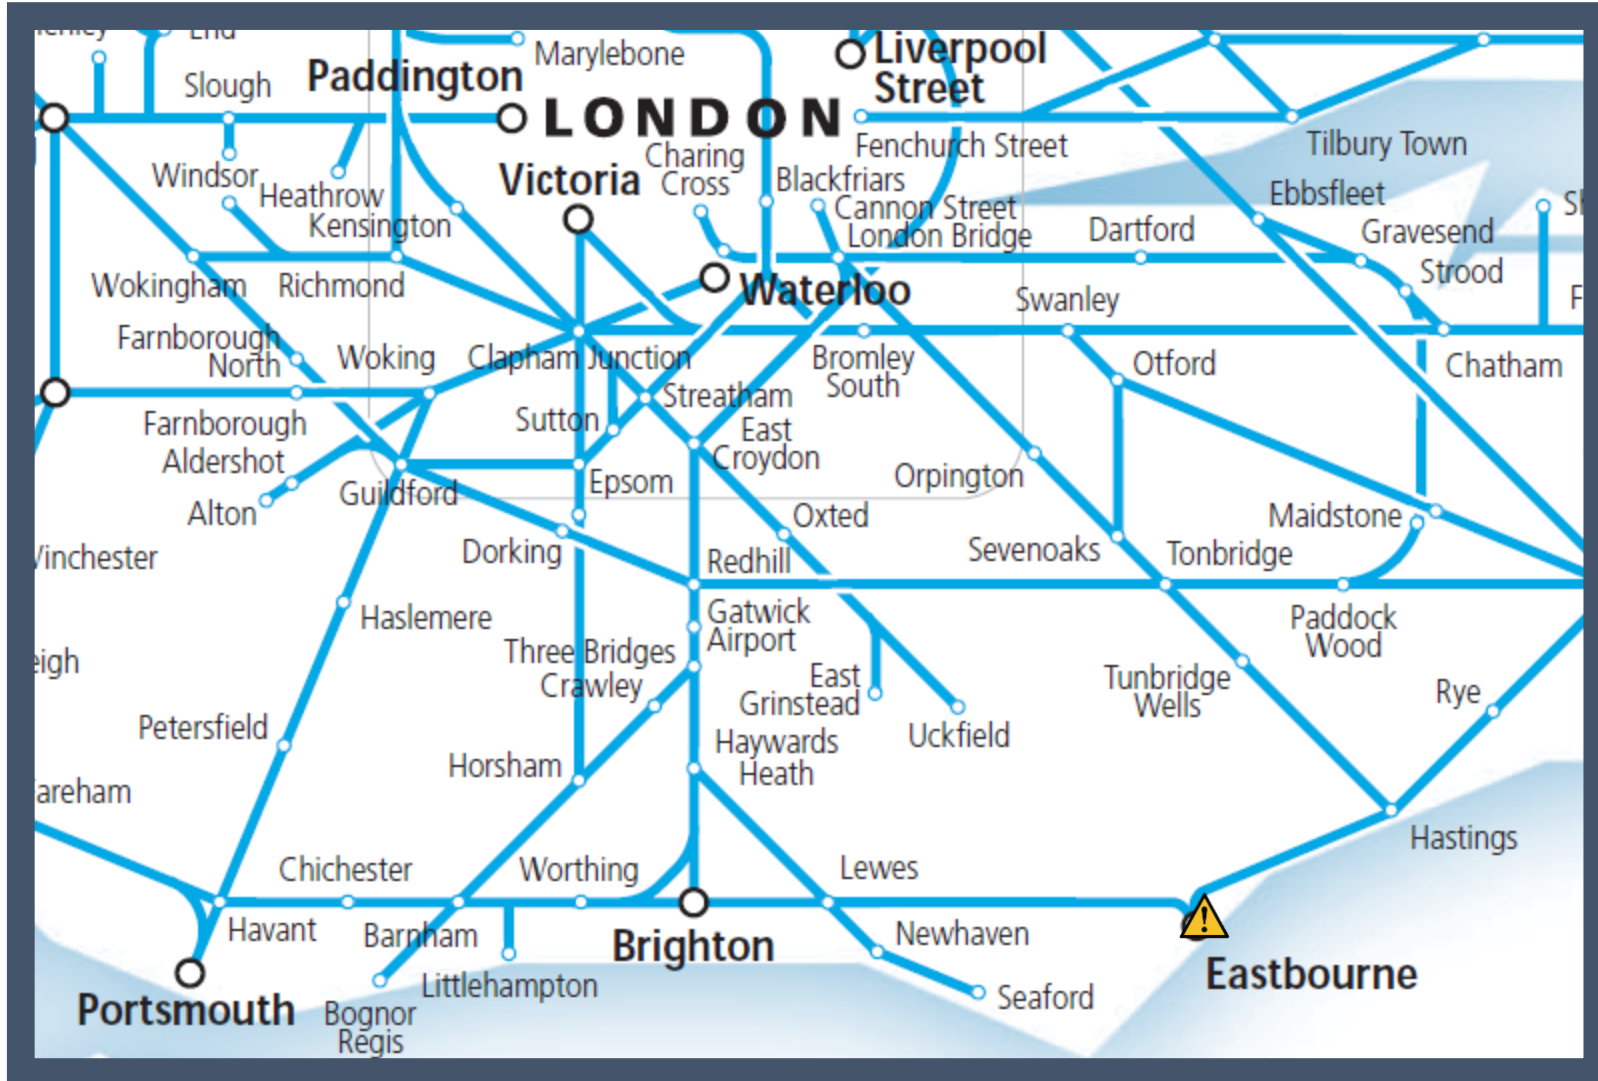

# Failure of the electricity supply at Eastbourne

TOC affected: Southern

Key:

	Disruption
---	------------