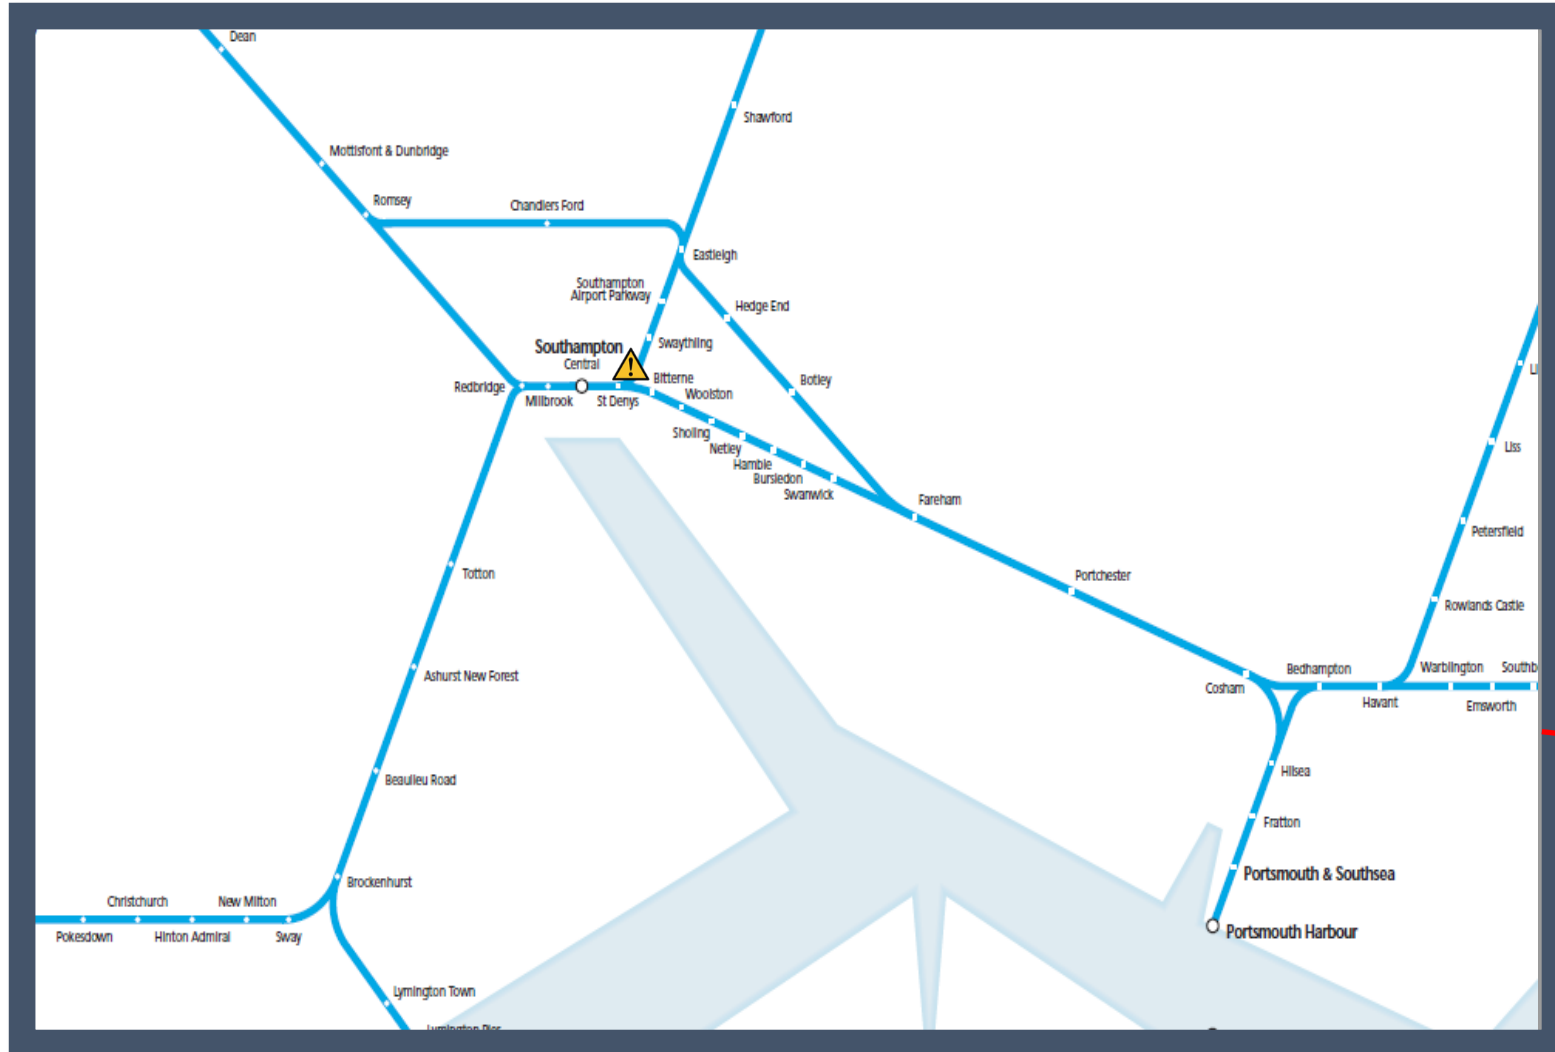

# Emergency services are dealing with an incident between Southampton Central and Southampton Airport Parkway

TOC affected: CrossCountry and South Western Railway

Key:

Engineering Works

Bus Replacement Services