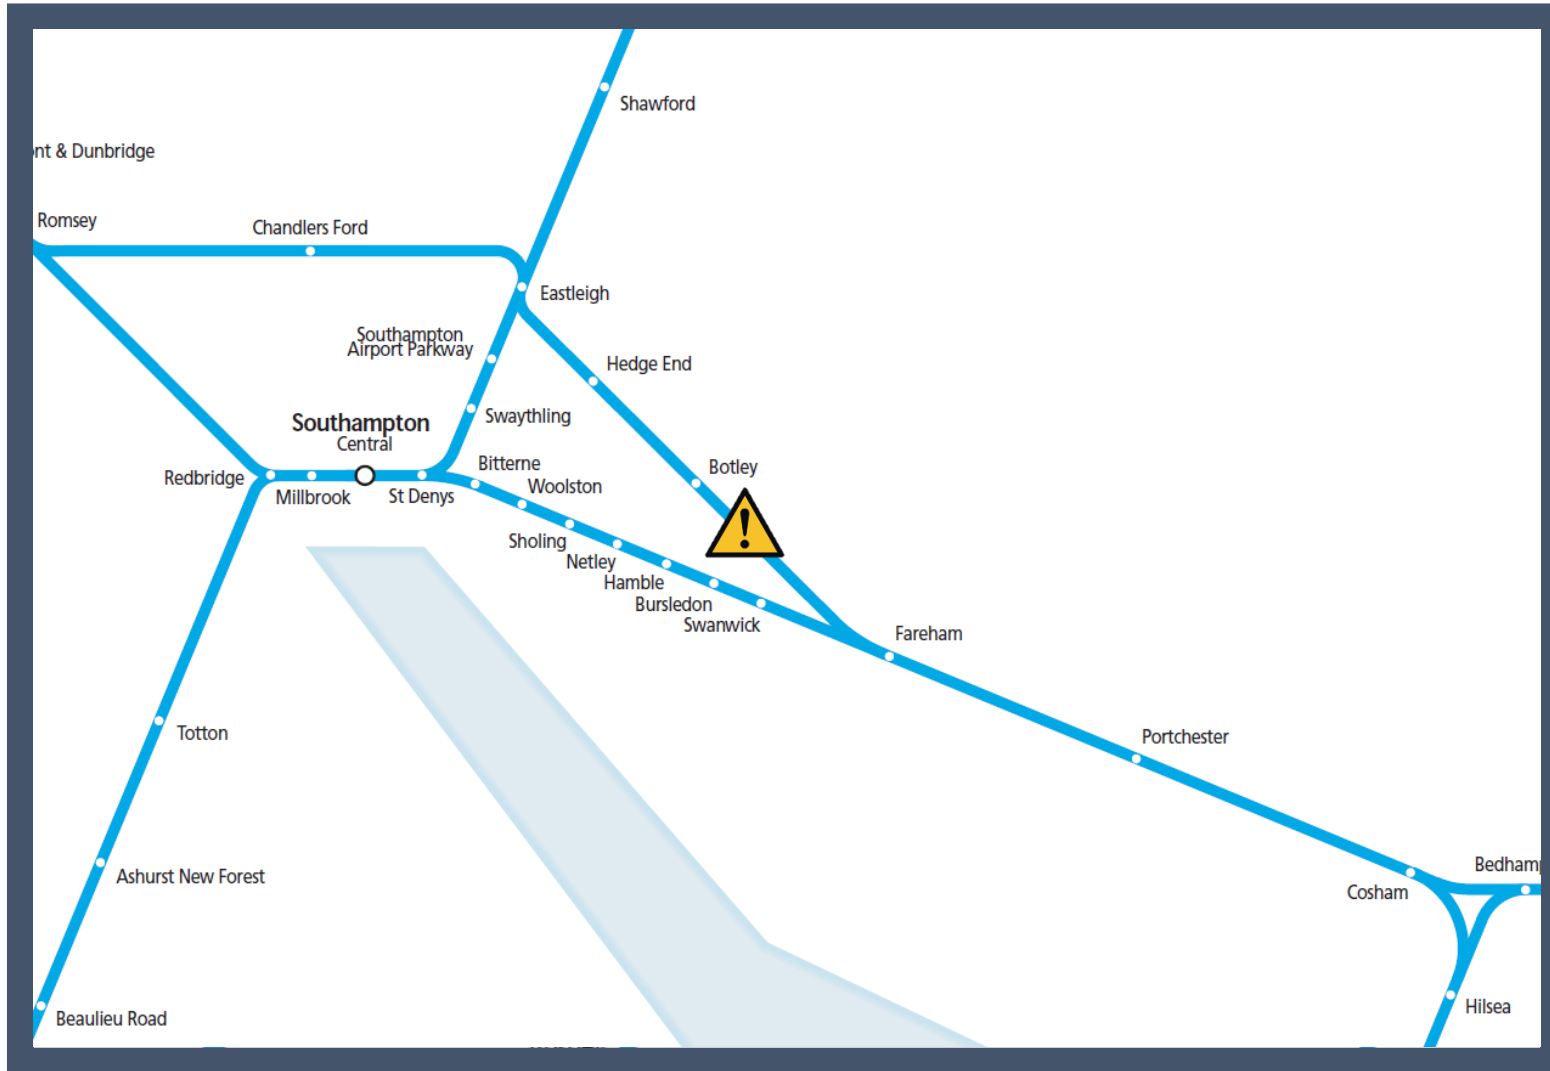

A signalling problem between Fareham and Eastleigh TOC affected: South Western Railway

Key:

	Disruption
--	------------