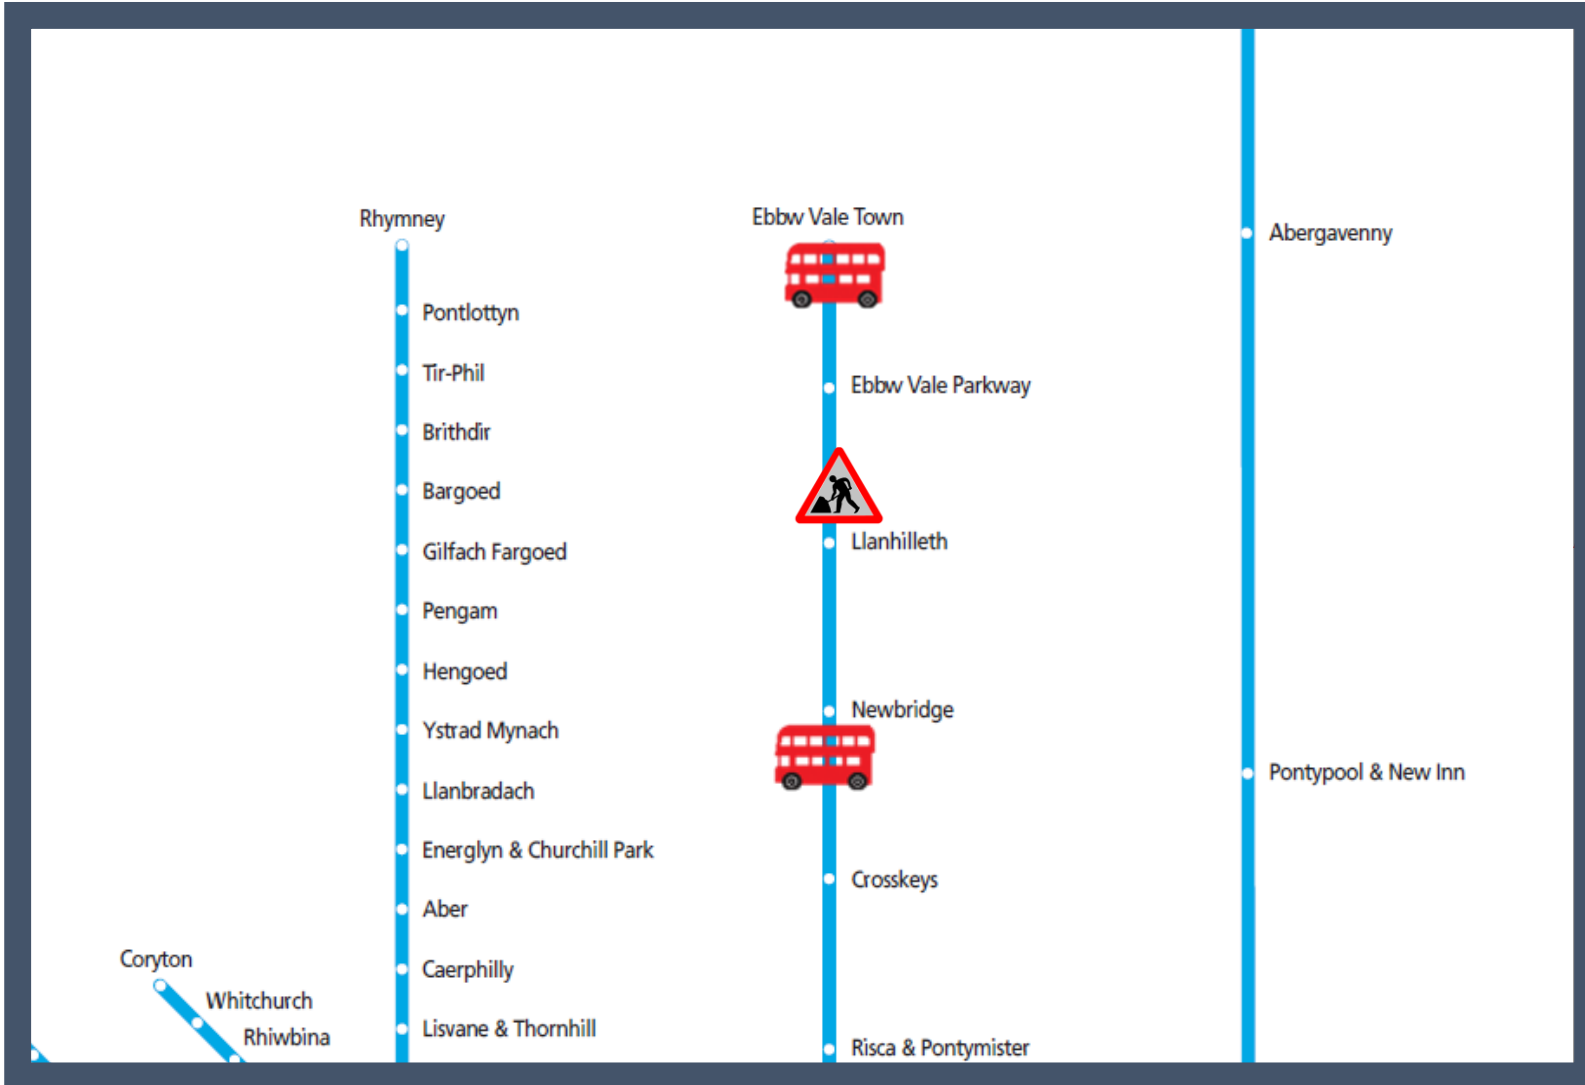

Engineering work is taking place between Newbridge and Ebbw Vale Town TOC affected: Transport for Wales

Key:

Engineering Works

Bus Replacement Services