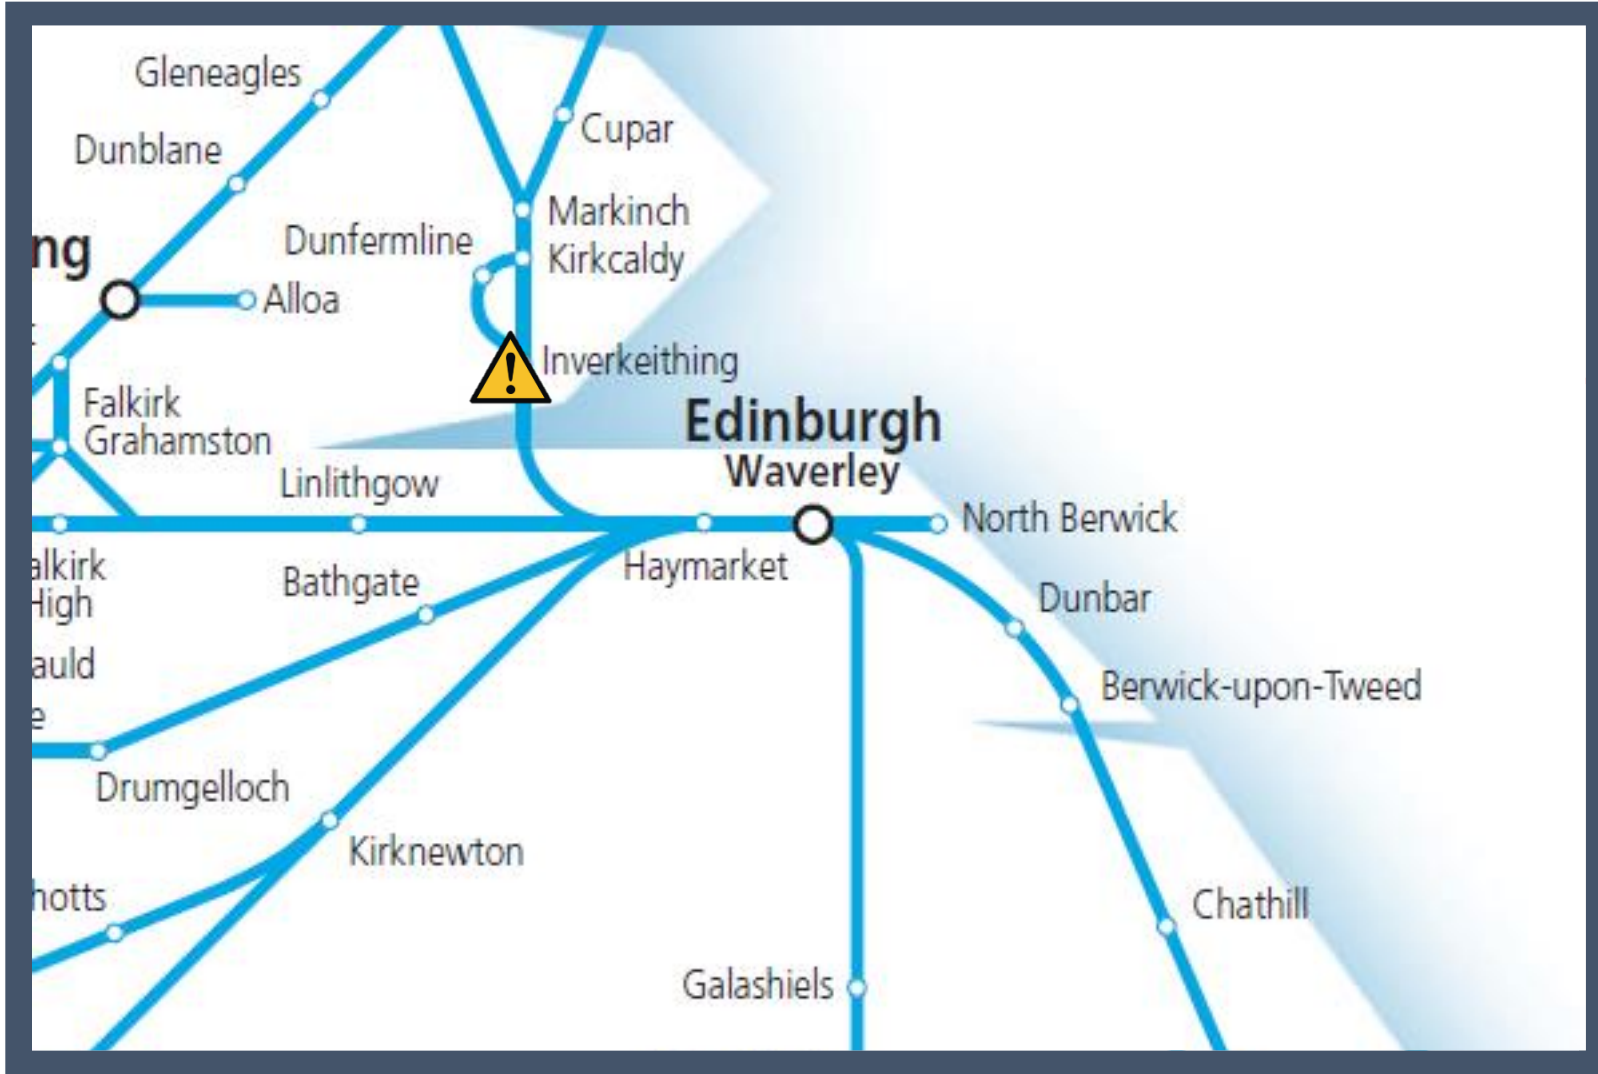

A passenger being taken ill on a train at Inverkeithing

TOCs affected: LNER and ScotRail

Key:

Disruption