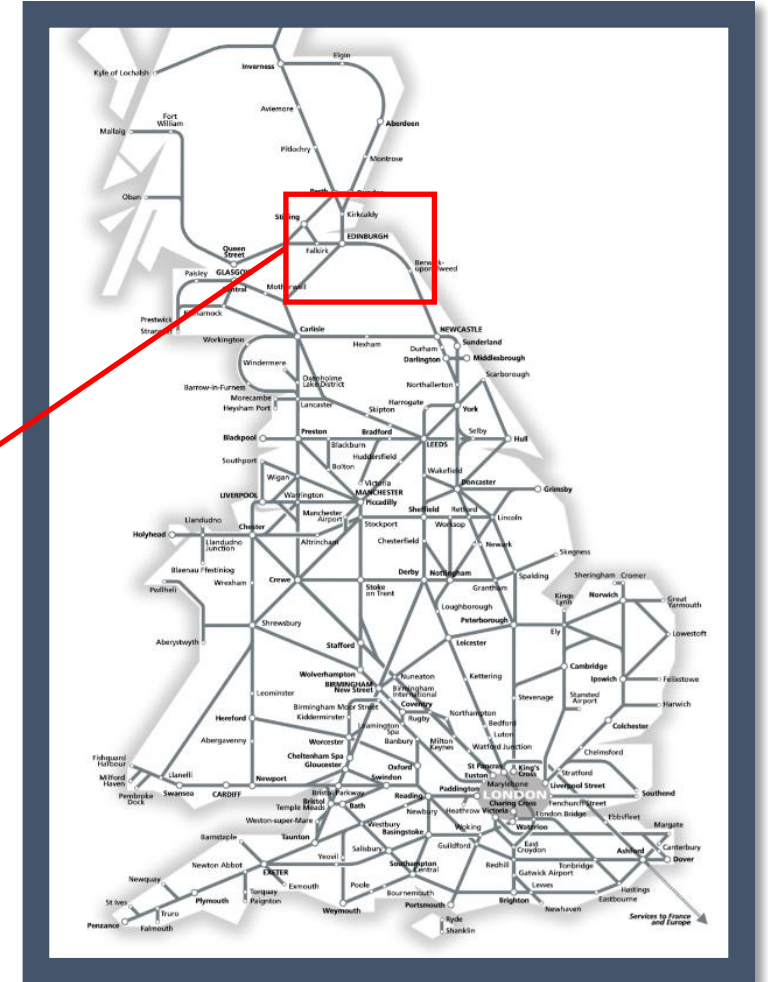

A passenger being taken ill on a train at Inverkeithing

TOCs affected: LNER and ScotRail

Key:

Disruption