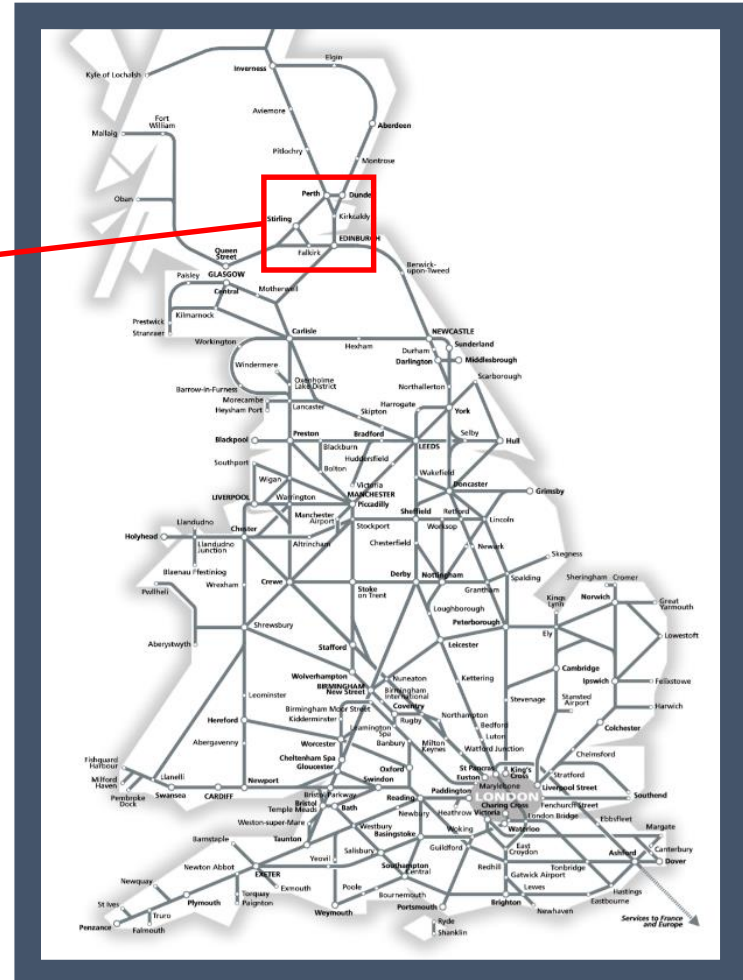

Buses replace trains between Edinburgh & Linlithgow / Falkirk Grahamston / Perth

TOCs affected: LNER, ScotRail

Key:

	Engineering Works
	Bus Replacement Services