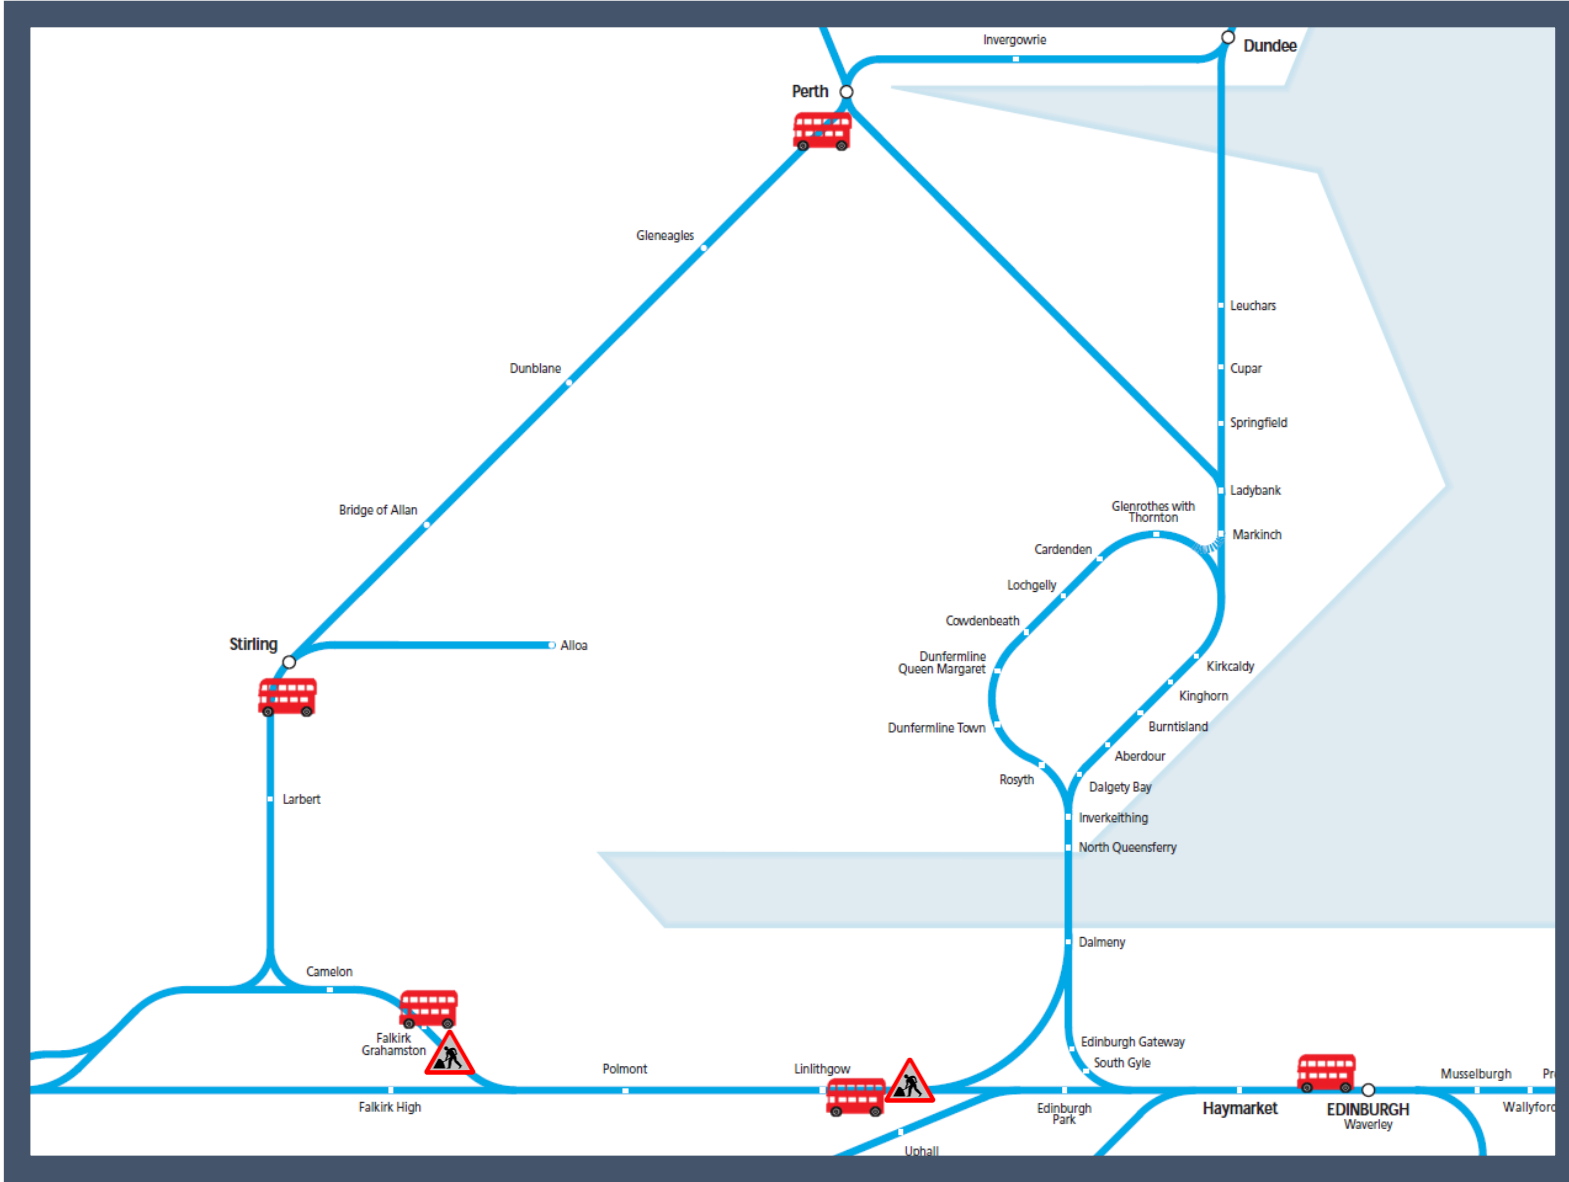

Buses replace trains between Edinburgh & Linlithgow / Falkirk Grahamston / Perth

TOCs affected: LNER, ScotRail

Key:

	Engineering Works
	Bus Replacement Services