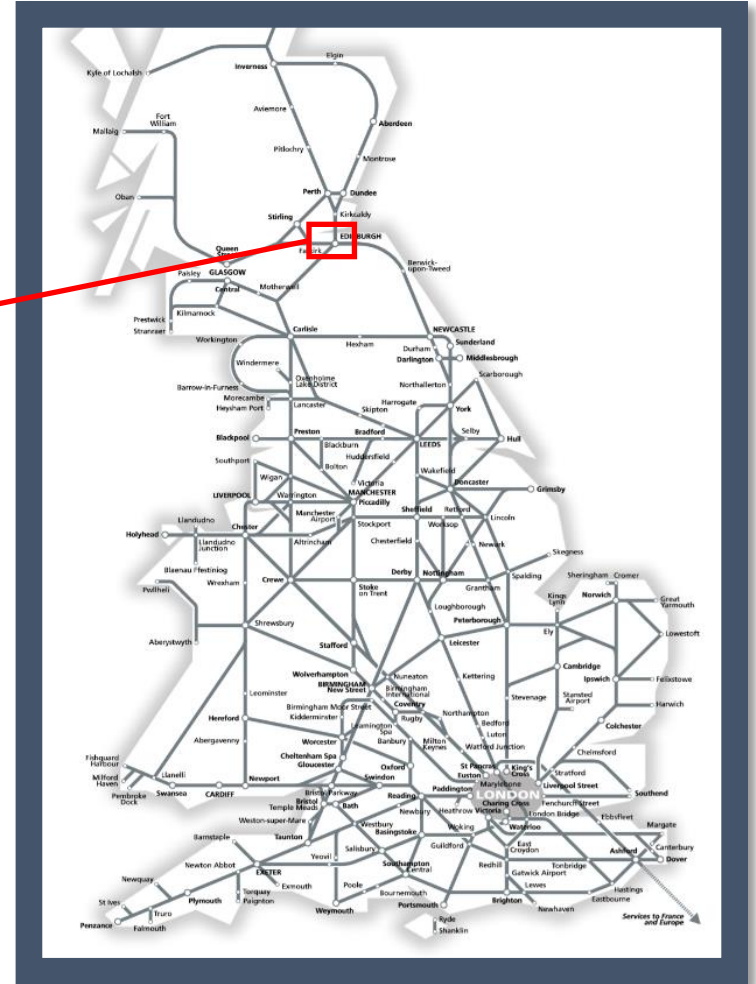

A fault with the signalling system at Edinburgh Park TOC affected: ScotRail

Key:

	Disruption
---	------------