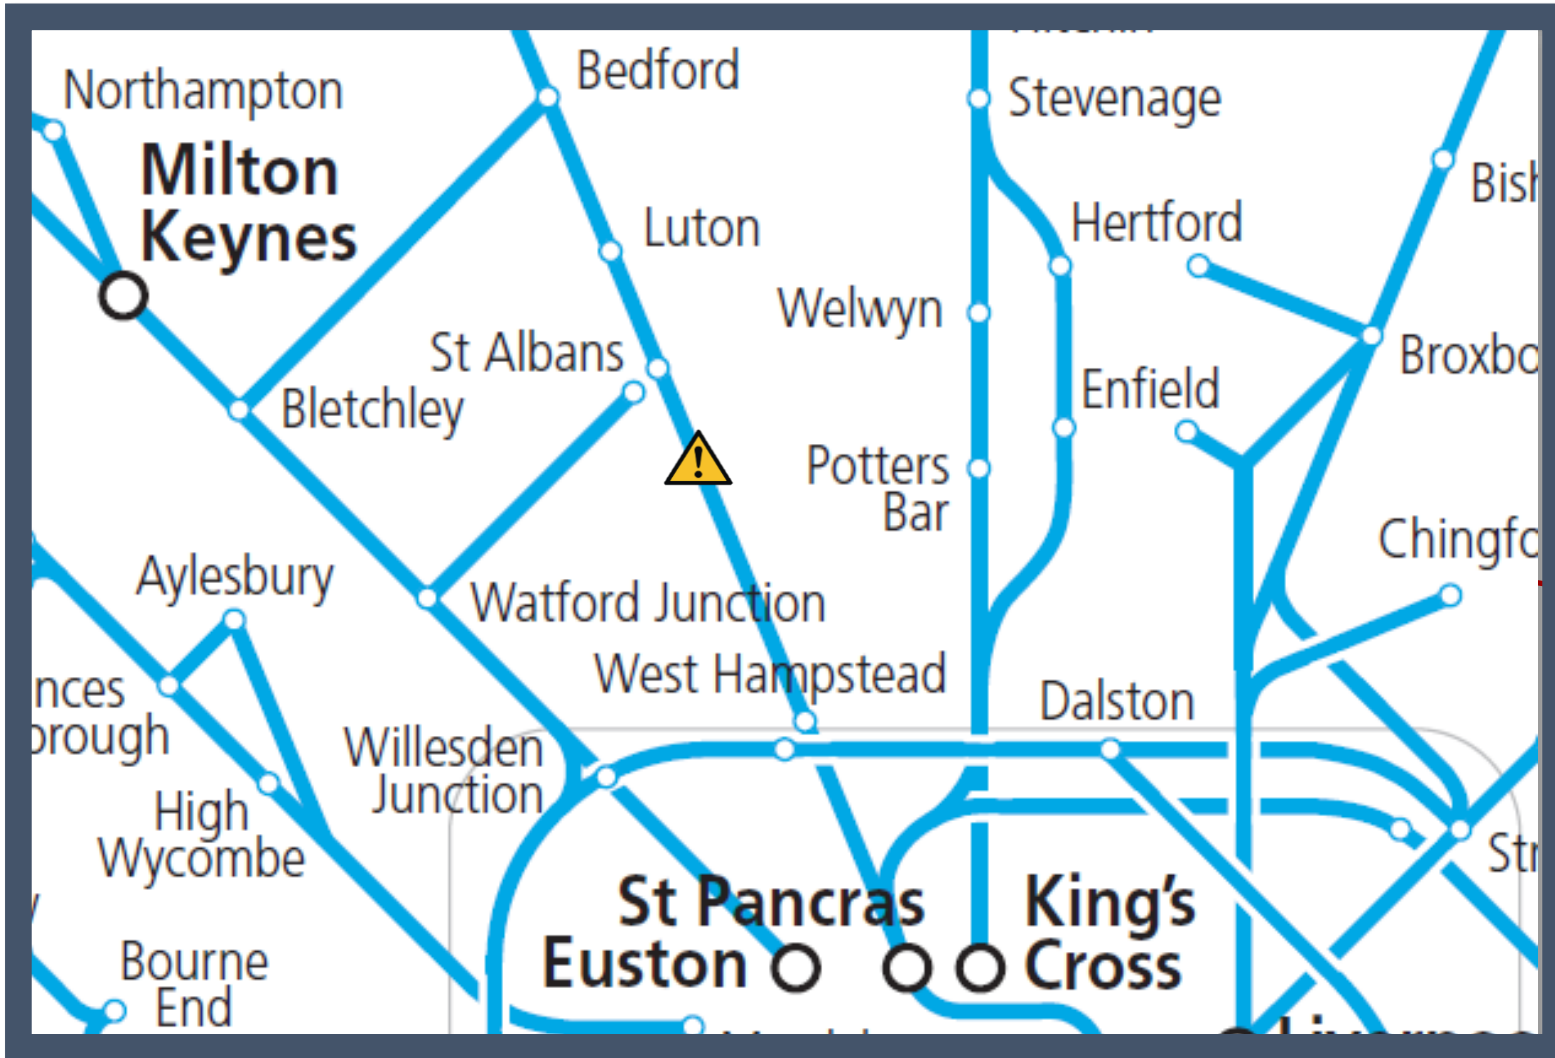

A fault on a train at Elstree & Borehamwood earlier today
TOCs affected: East Midlands Railway, Thameslink

Key:

Disruption