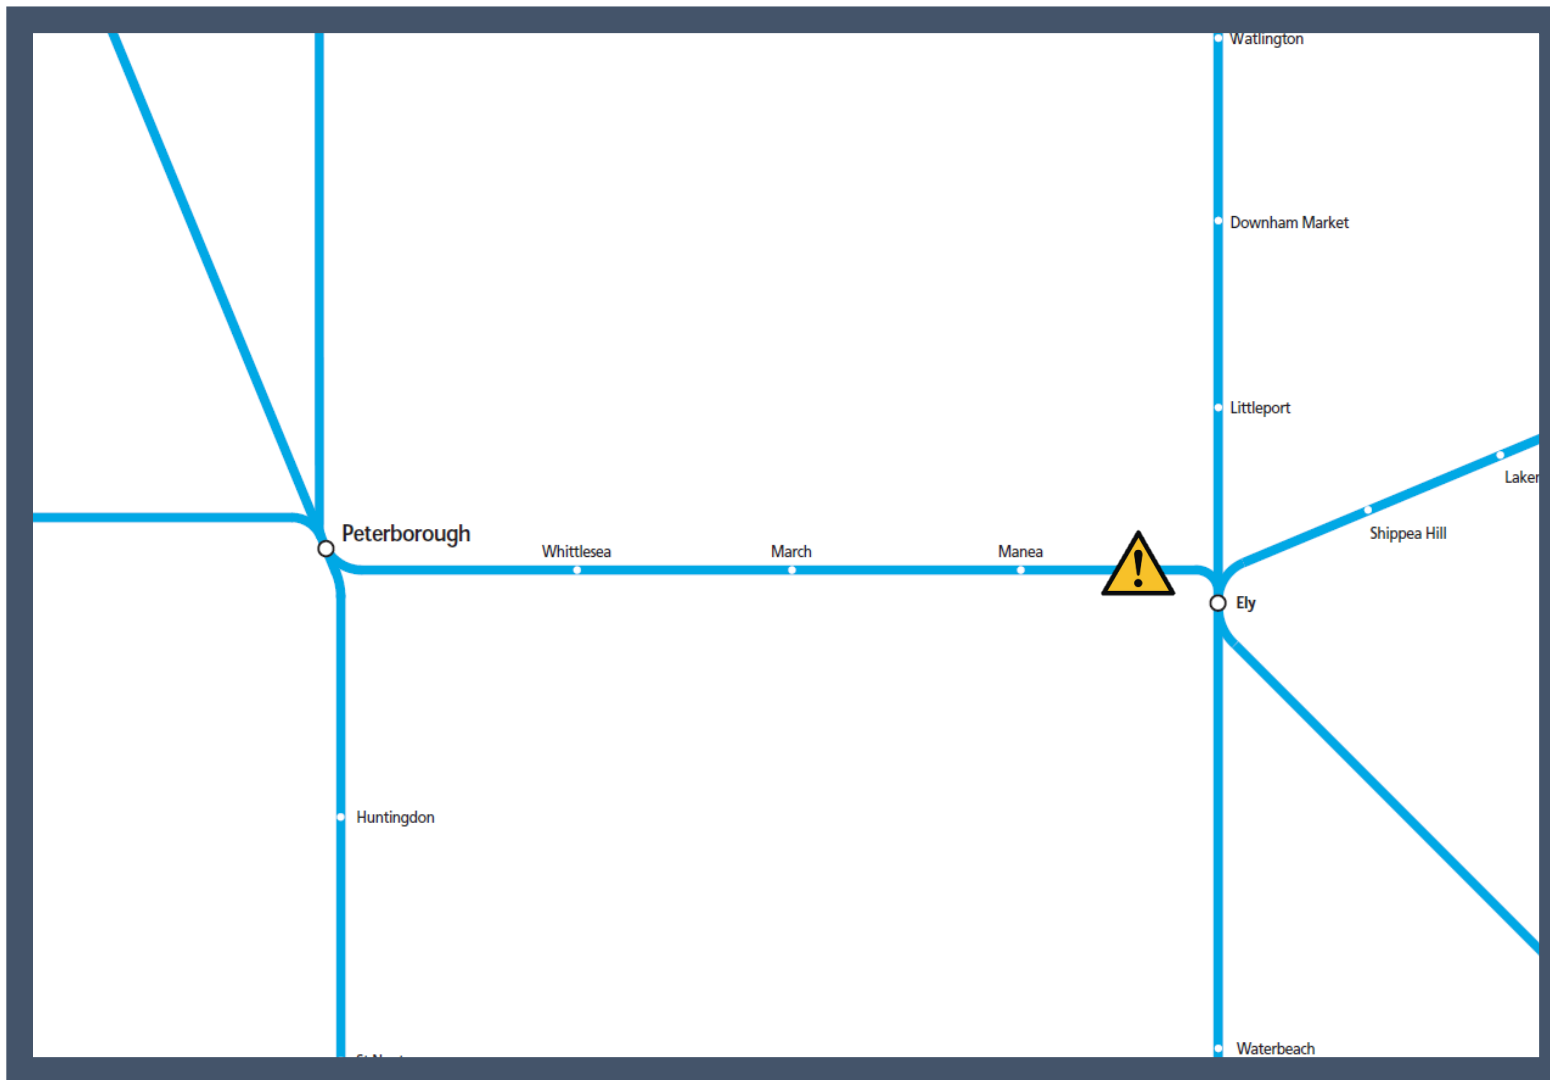

A points failure between Ely and Peterborough

TOCs affected: CrossCountry, East Midlands Railway, Greater Anglia

Key:

Disruption