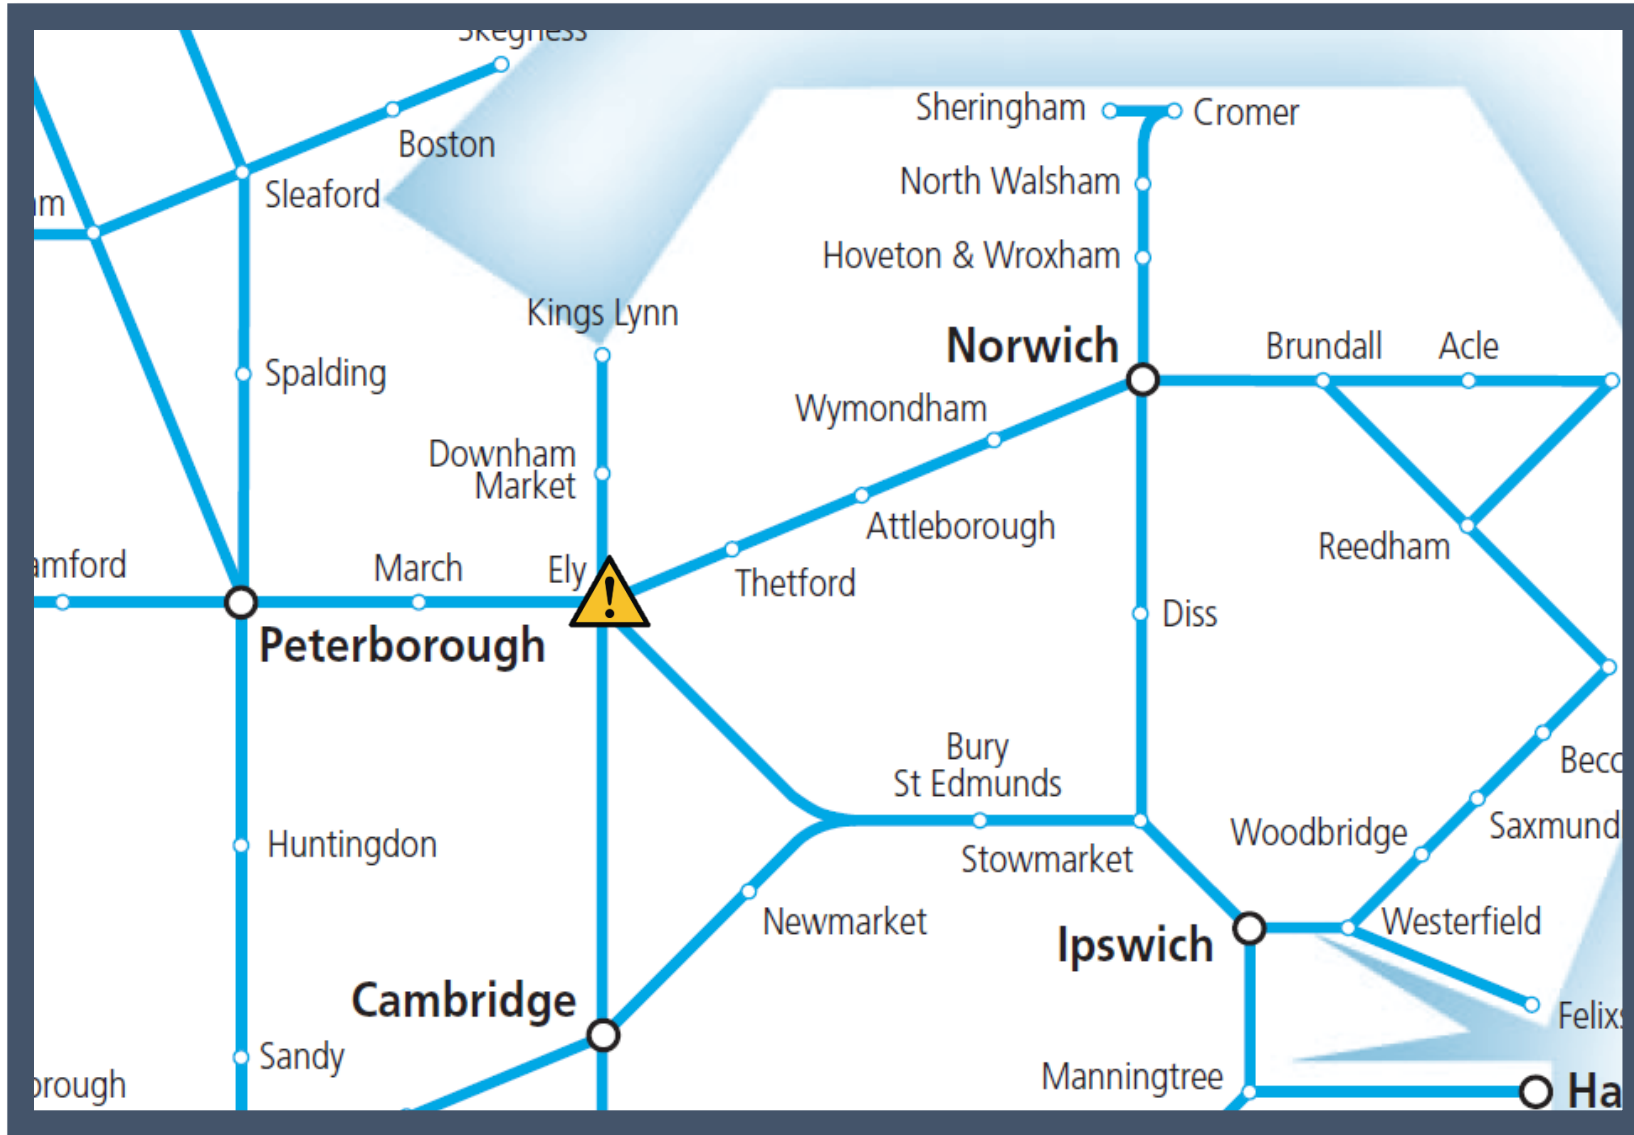

A points failure in the Ely area

TOCs affected: East Midlands Railway; Great Northern; Greater Anglia

Key:

Disruption