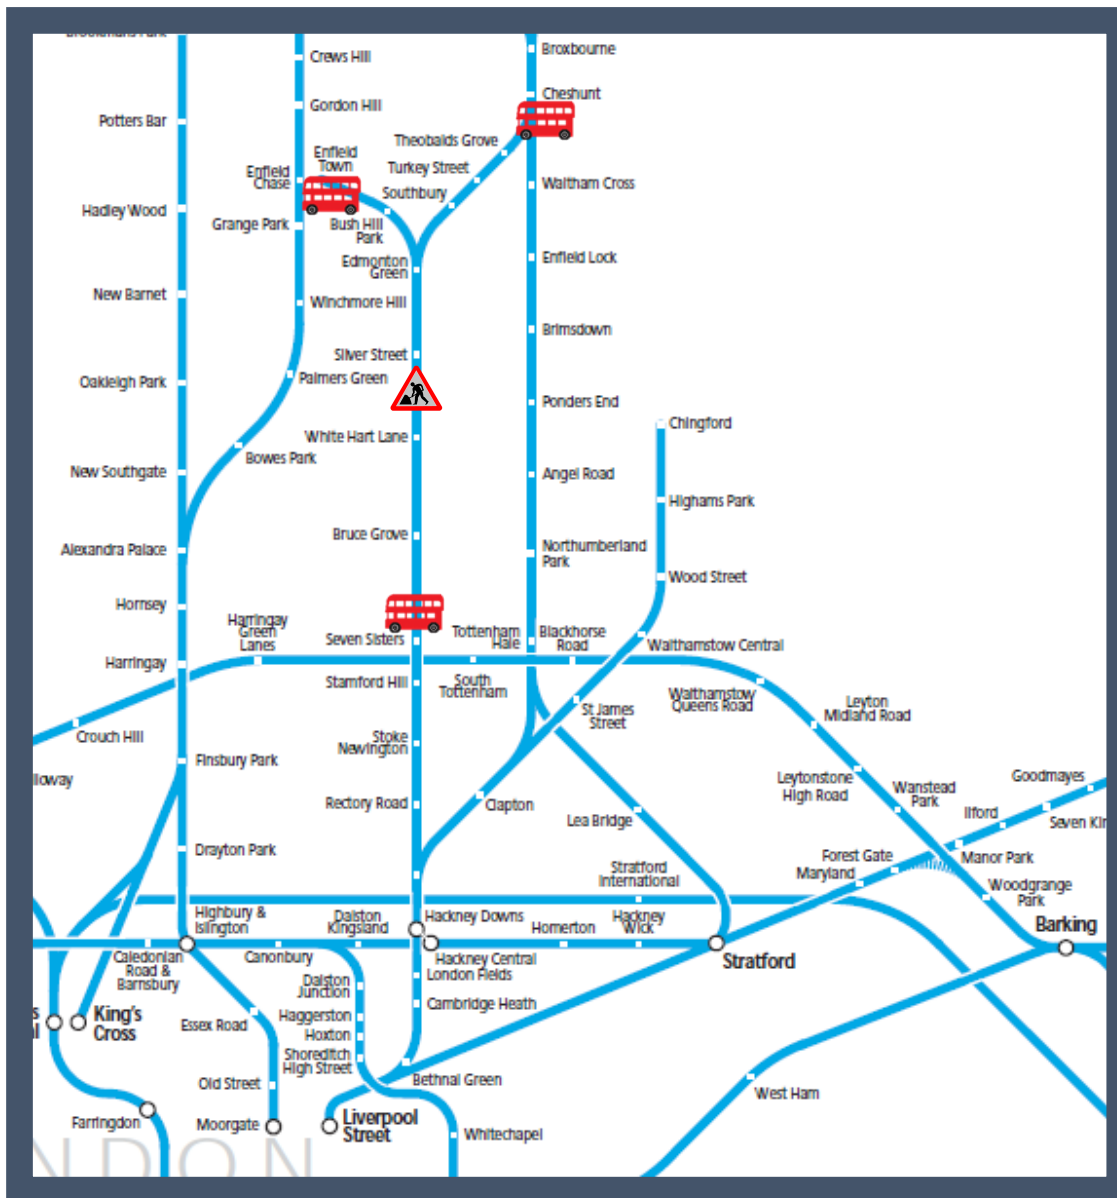

Buses replace trains to / from Enfield Town / Cheshunt

TOC affected: London Overground

Key:

Engineering Works

Bus Replacement Services