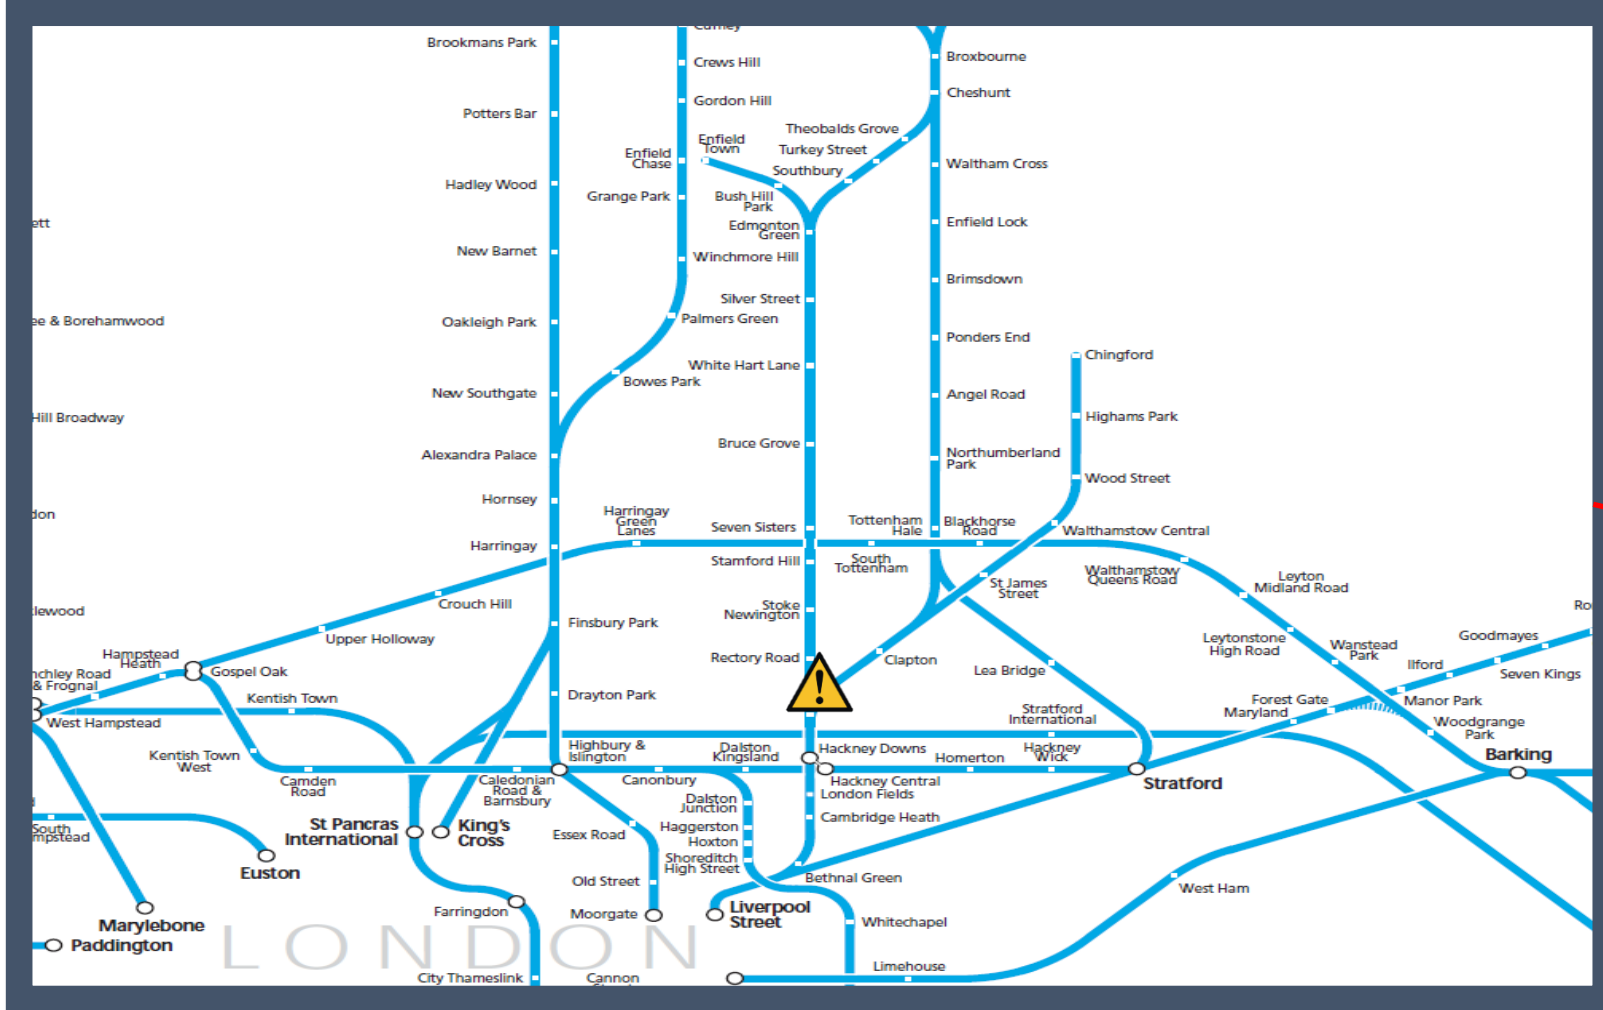

# An operating incident at Enfield Town and a broken down train at London Liverpool Street

TOC affected: London Overground

Key:

Disruption