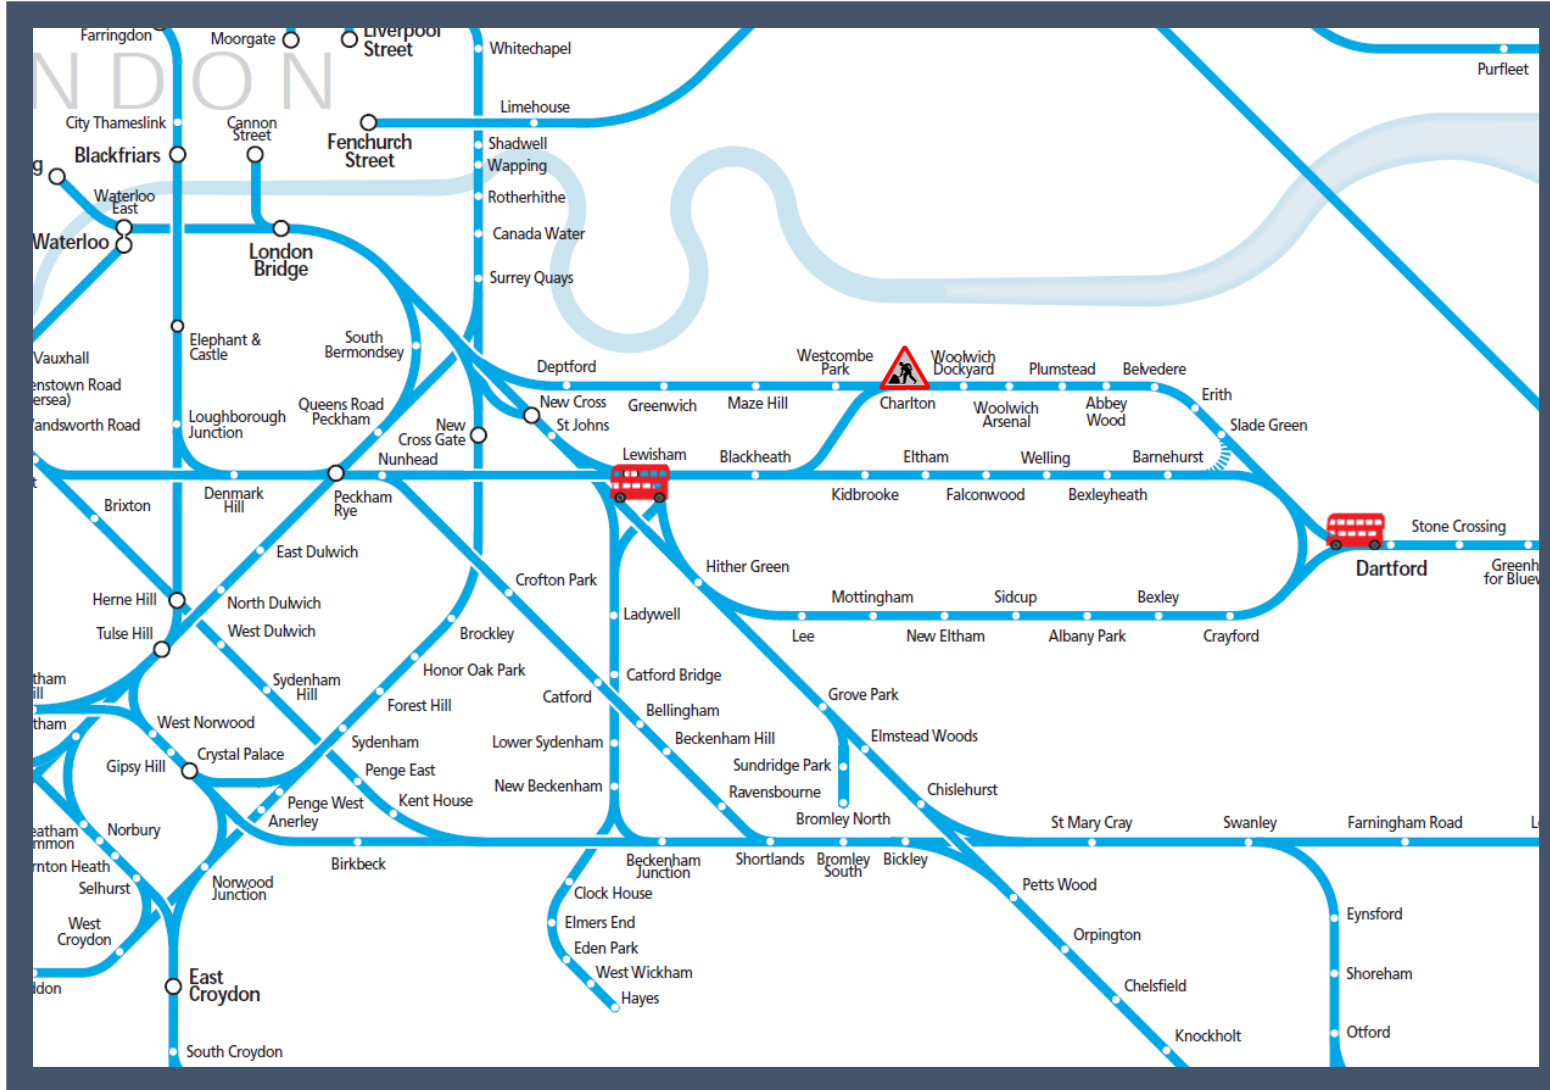

# Engineering work is taking place between Deptford and Charlton

TOCs affected: Southeastern, Thameslink

Key:

Engineering Works

Bus Replacement Services