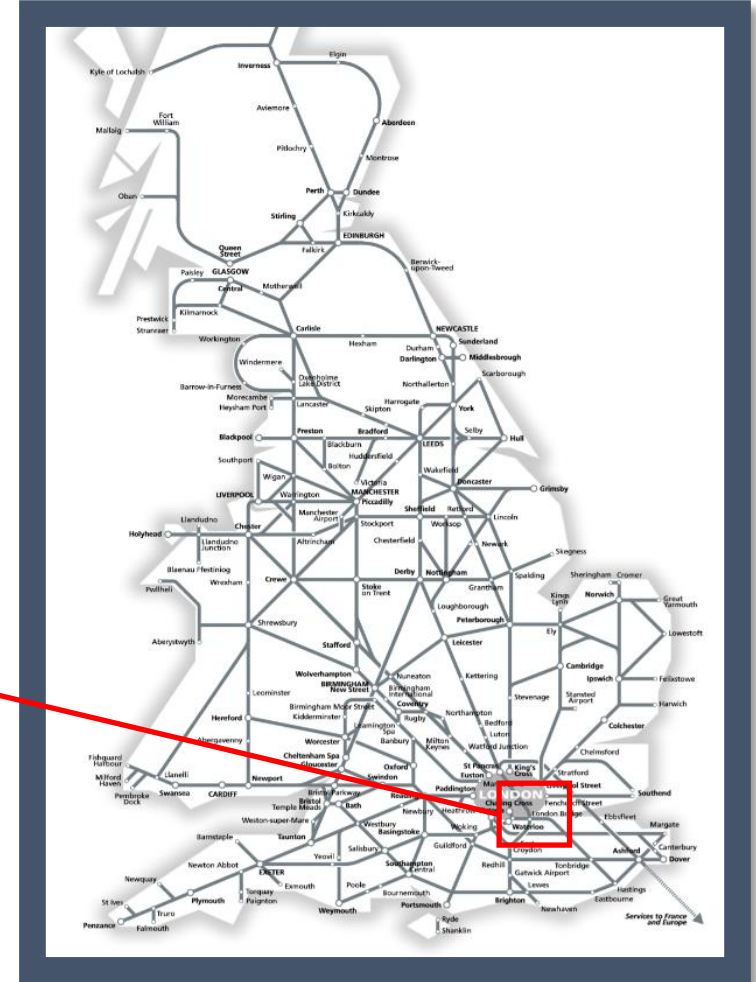

# Engineering work is taking place between Deptford and Charlton

TOCs affected: Southeastern, Thameslink

Key:

Engineering Works

Bus Replacement Services