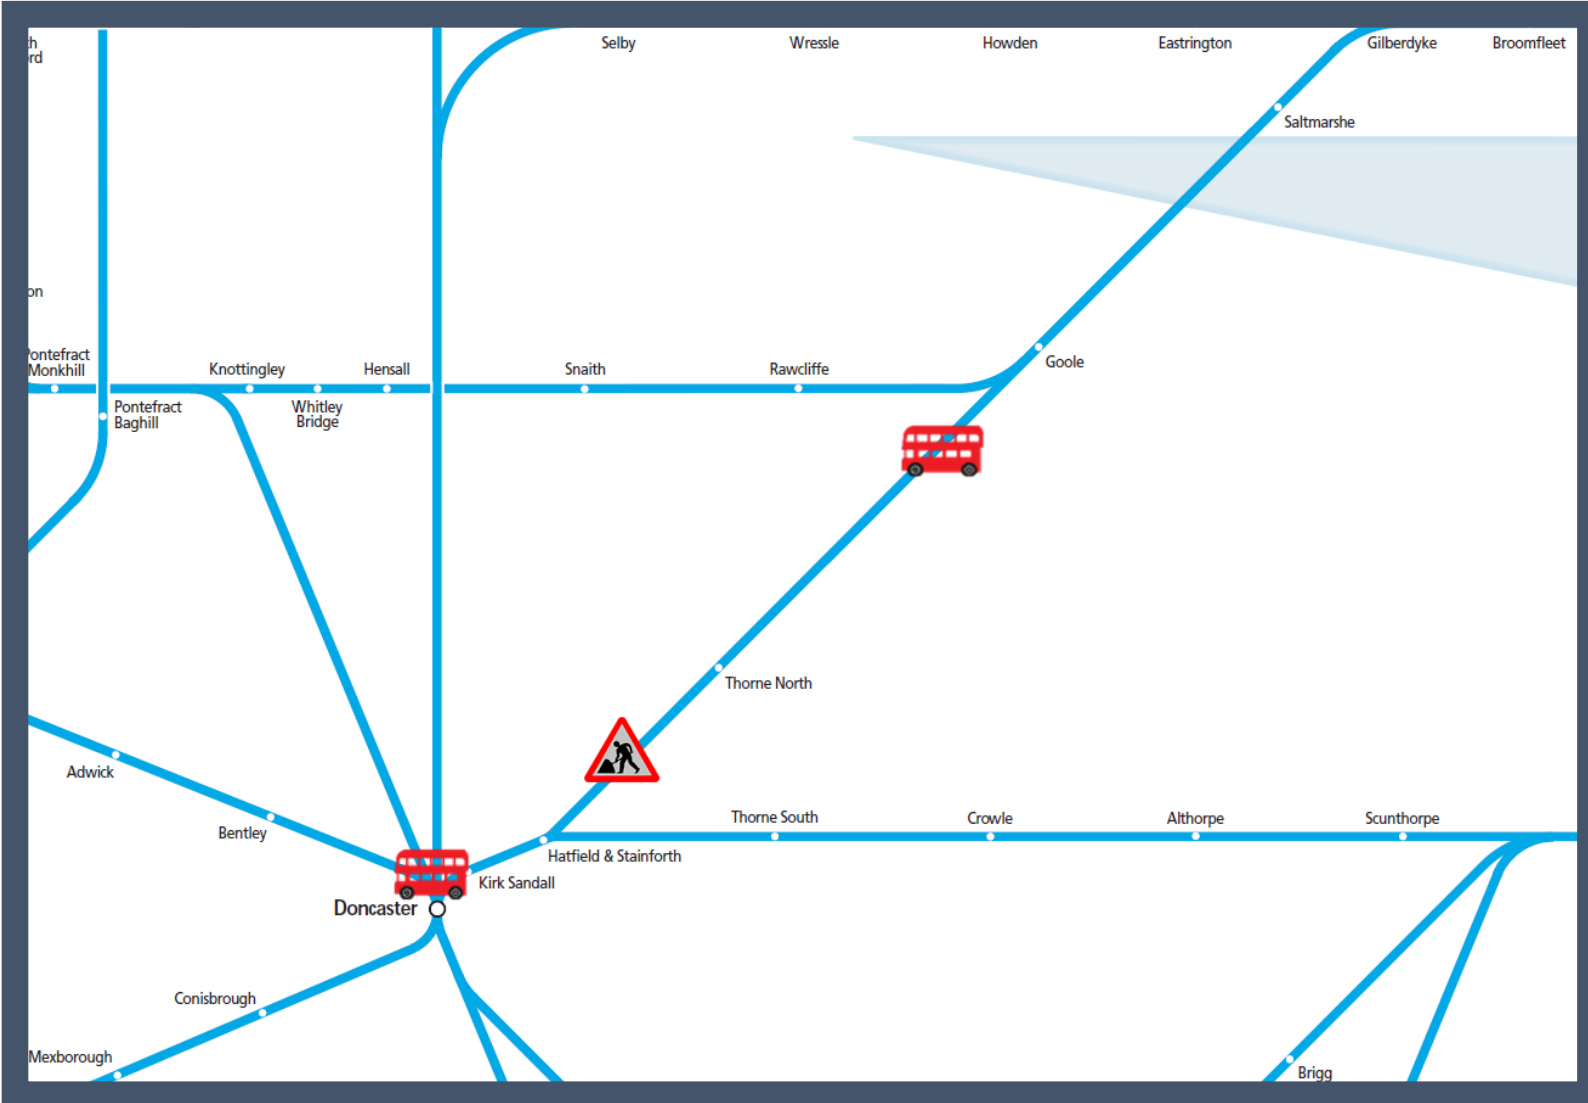

Engineering work is taking place between Conisbrough and Thorne North TOC affected: Northern

Key:

	Engineering Works
	Bus Replacement Services