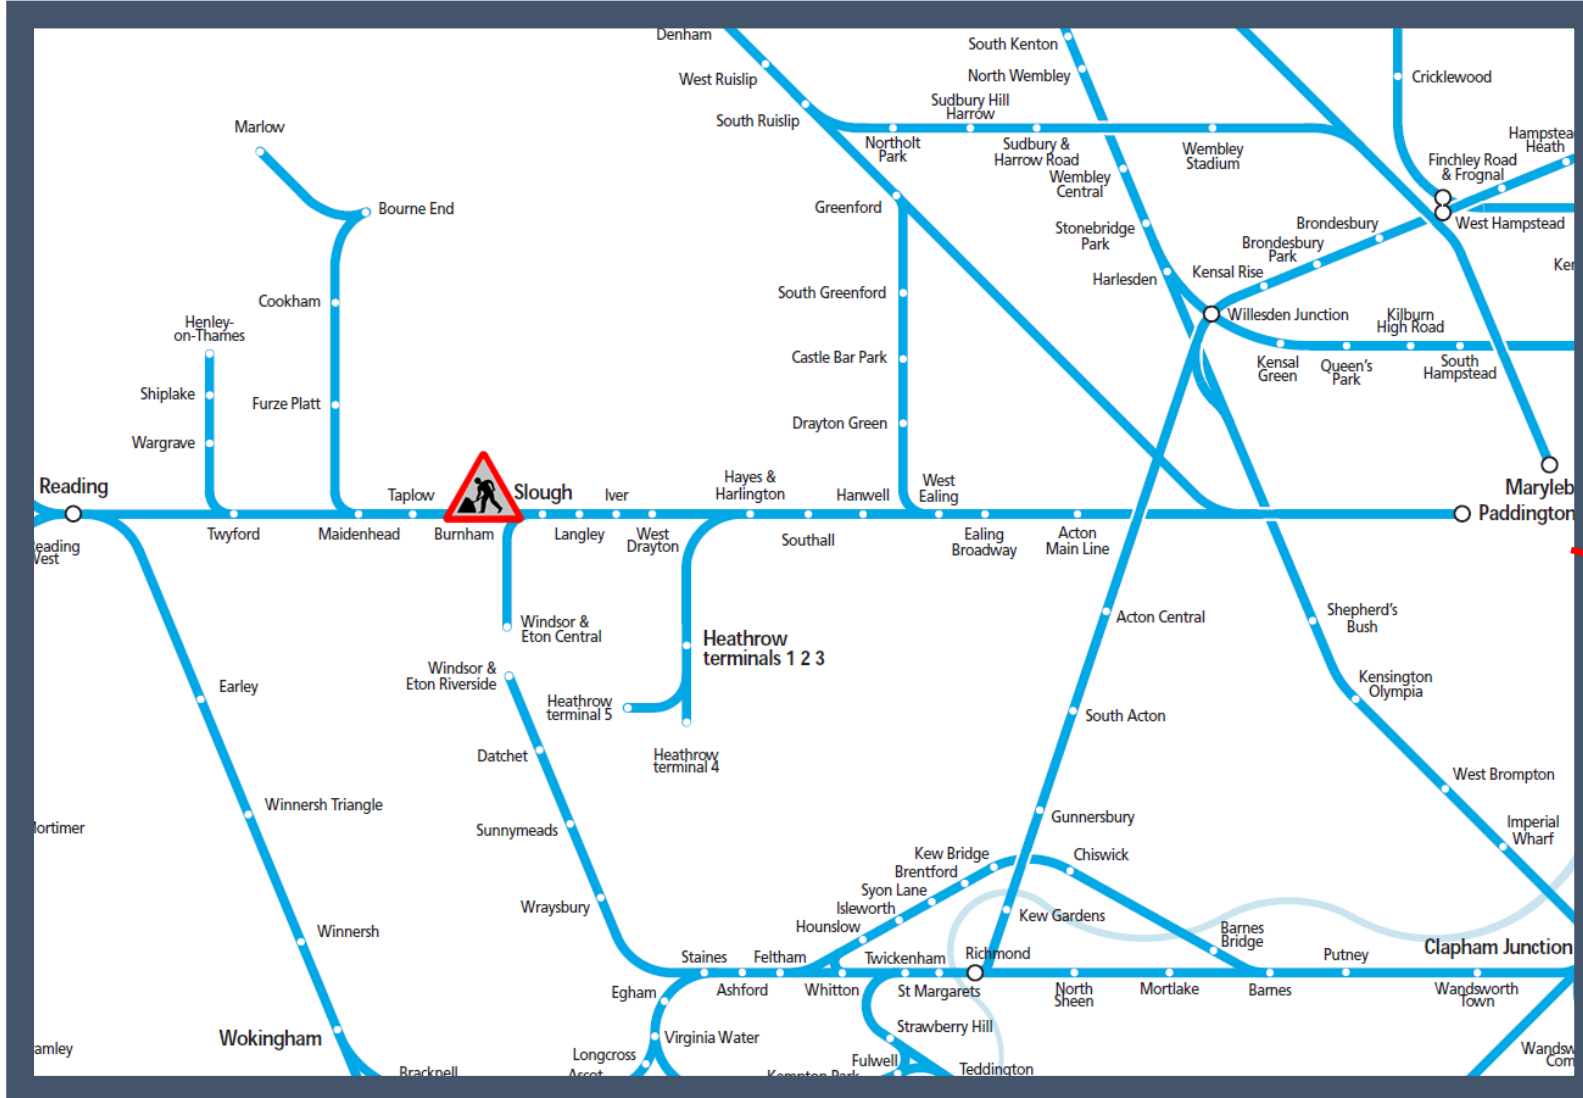

Engineering work is taking place between Southall and Maidenhead

TOC affected: Great Western Railway

Key:

Engineering Works