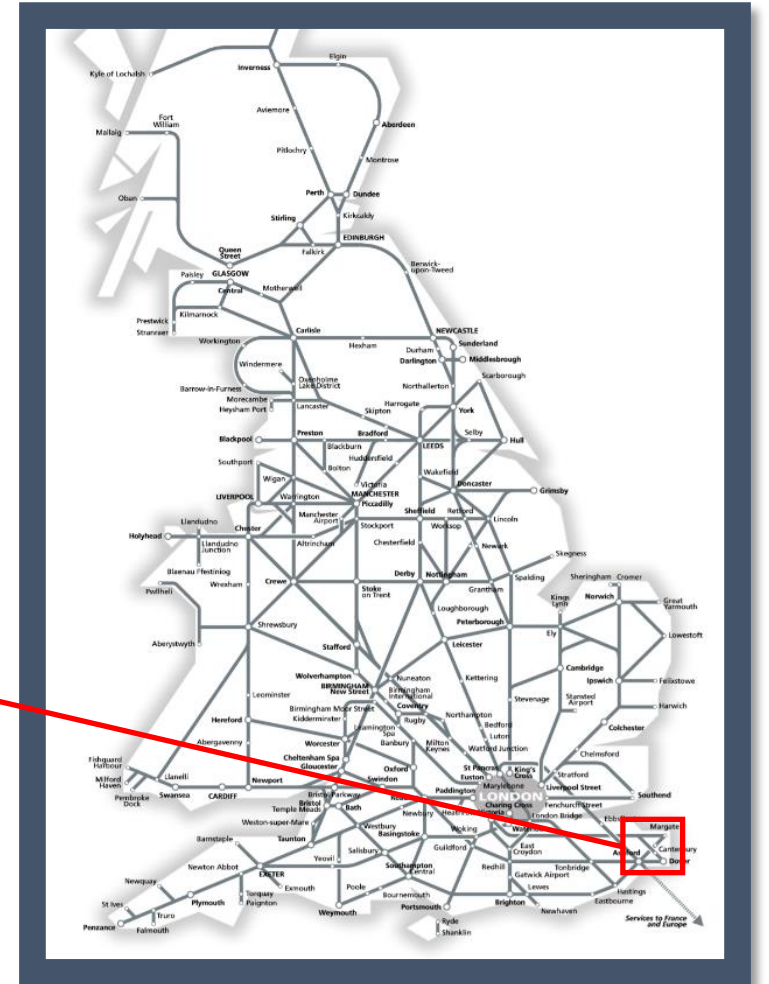

Engineering work is taking place between Faversham and Ramsgate

TOC affected: Southeastern

Key:

- Engineering Works
- Bus Replacement Services