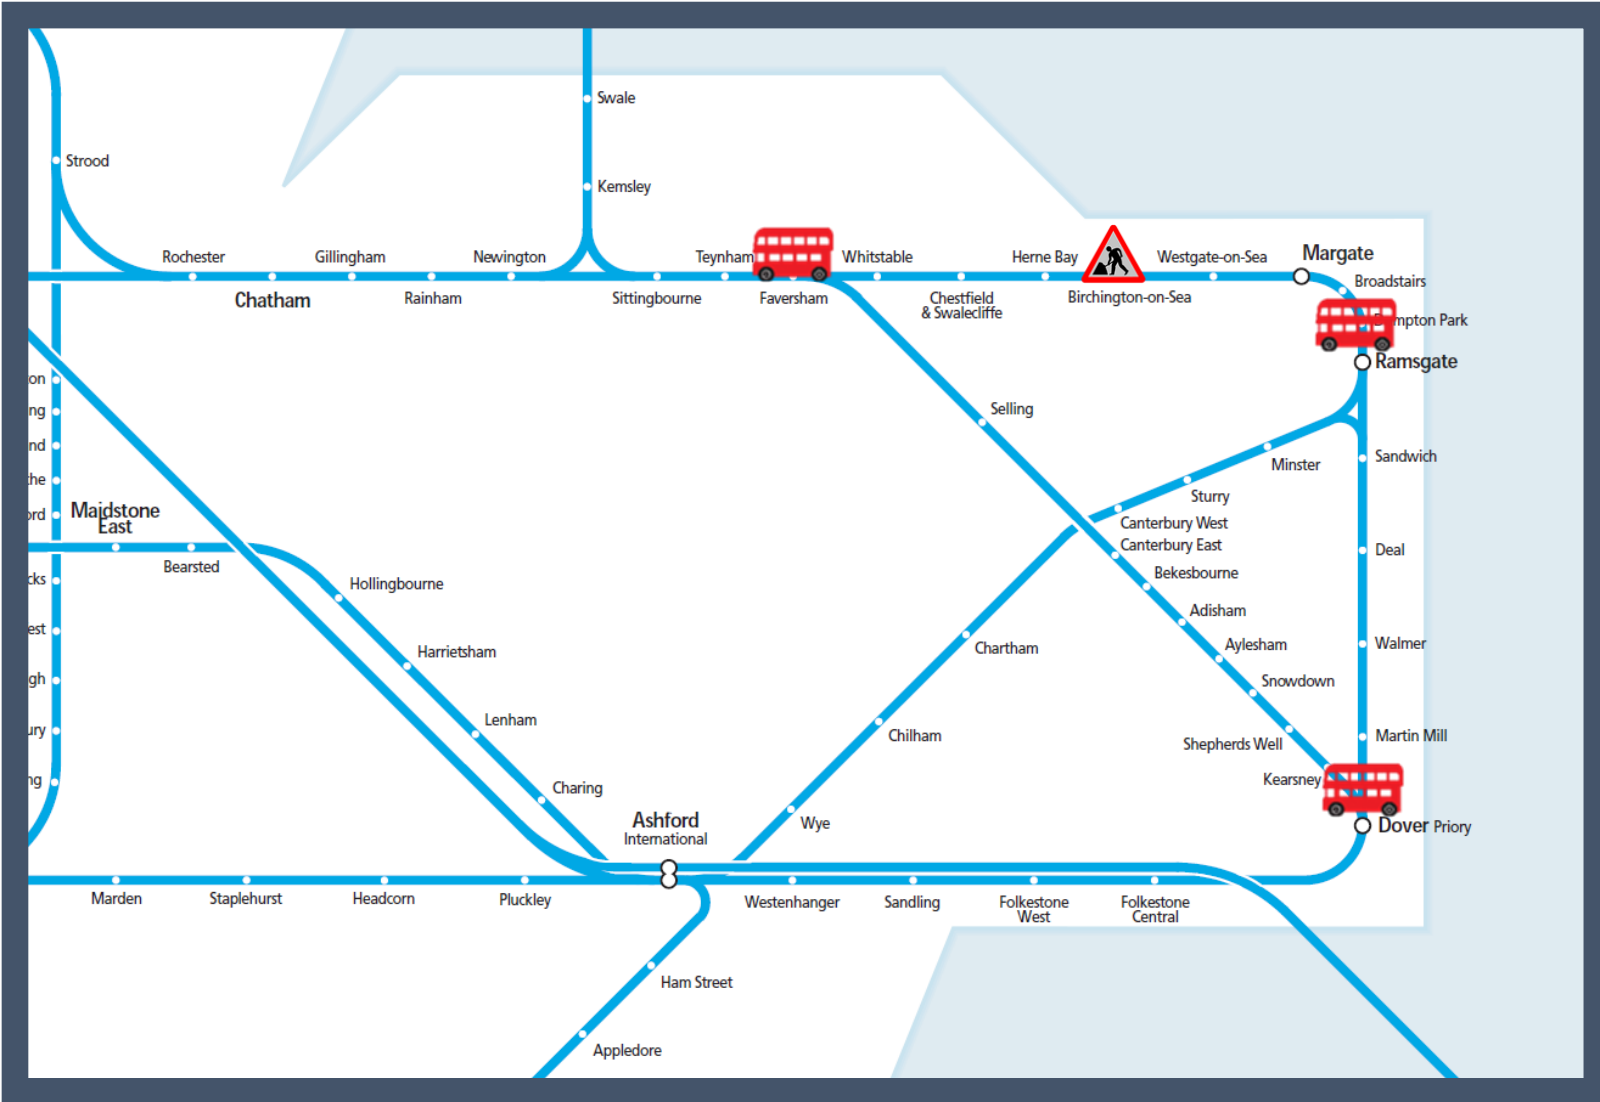

Engineering work is taking place between Faversham and Ramsgate

TOC affected: Southeastern

Key:

- Engineering Works
- Bus Replacement Services