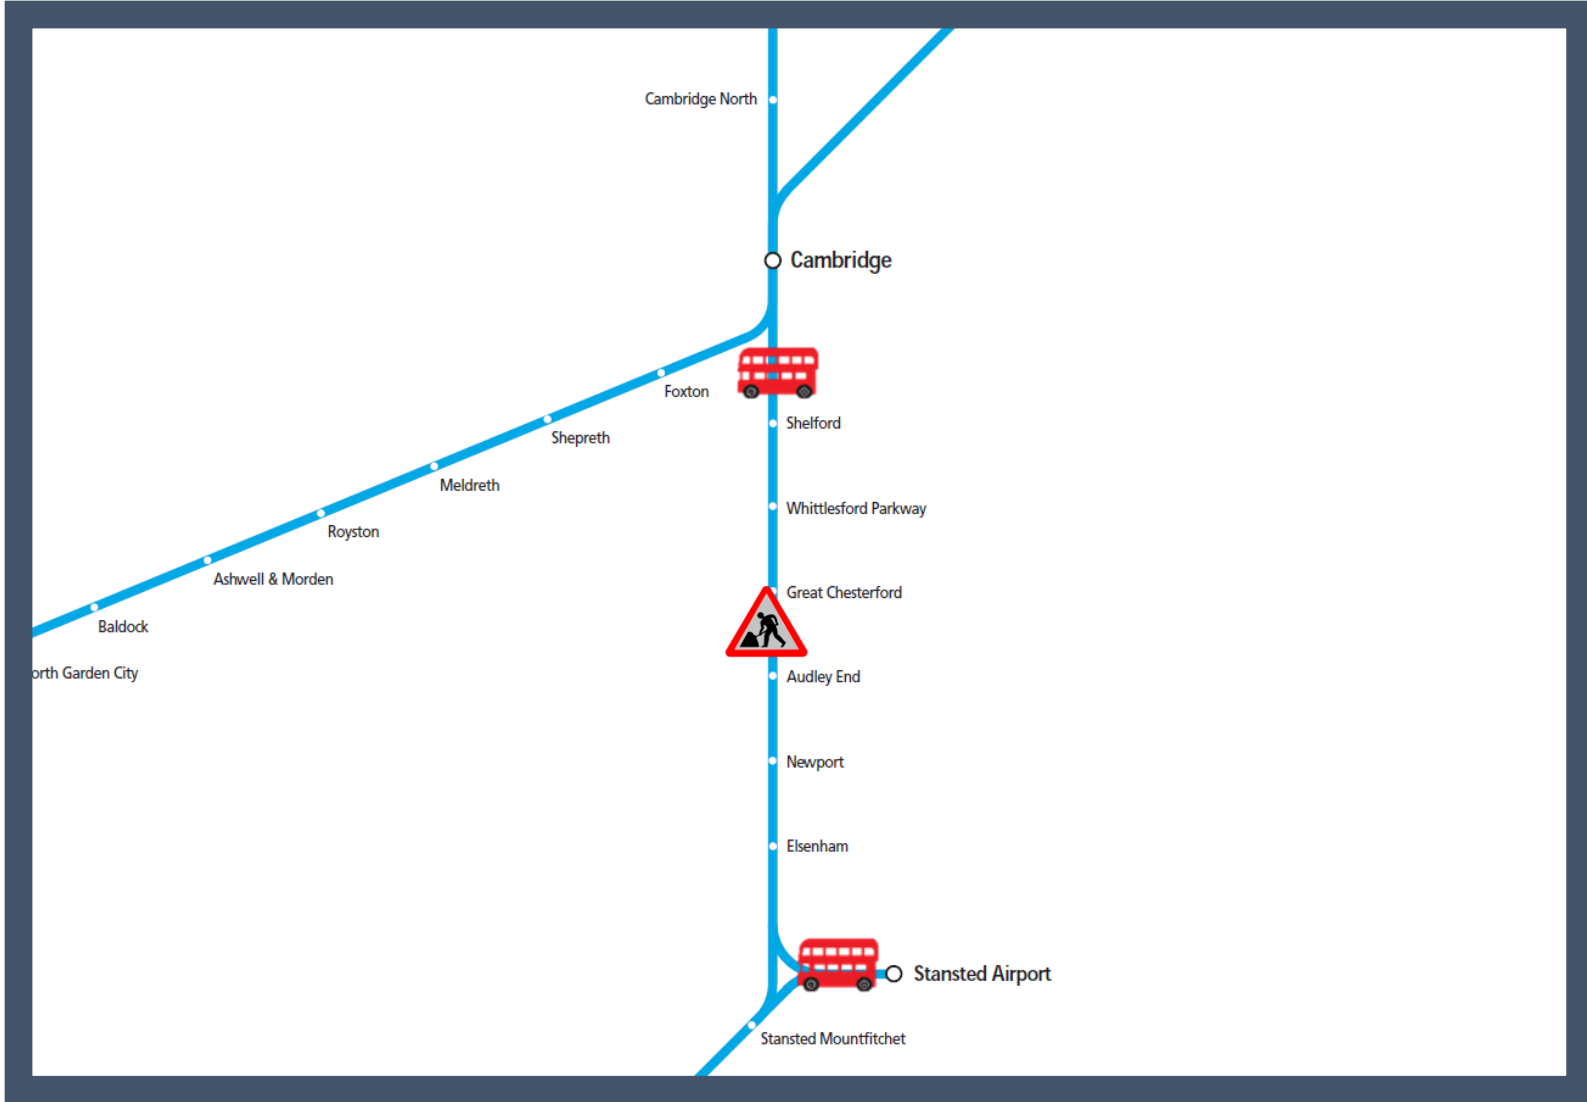

Engineering work is taking place between Stansted and Cambridge

TOCs affected: CrossCountry, Greater Anglia

Key:

-  Engineering Works
-  Bus Replacement Services